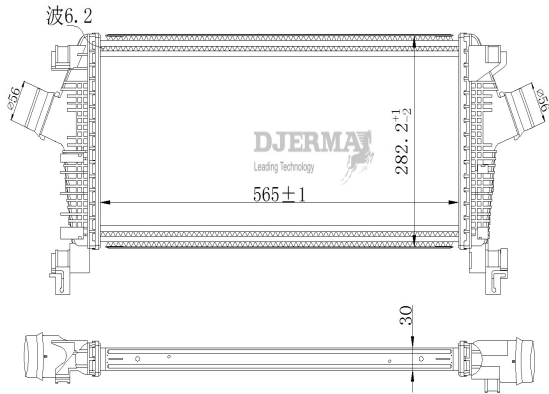

IN-19101

CORE SIZE :730*172*50 DPI :
 TANK SIZE :65/65*176 NISSENS :
 CONN SIZE :61/61 OIL COOLER : NONE
 OEM : 4420575 / 93168279

ILLUSTRATION

IN-XXXXX

IN-00010

CORE SIZE :565*282.2*30 DPI :
 TANK SIZE :44/44*287 NISSENS :96556
 CONN SIZE :56/56 OIL COOLER : NONE
 OEM : 13267646