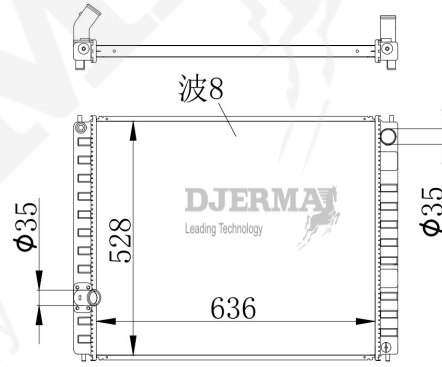

RA-07036

CORE SIZE :636*528*16   DPI :
TANK SIZE:47/47*549.5   NISSENS :
CONN SIZE: 35/35   OIL COOLER :
OEM :