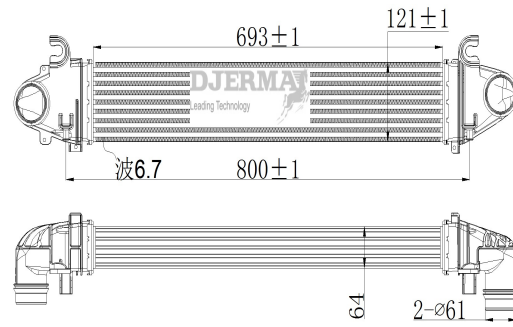

IN-00027

CORE SIZE :693*121*64   DPI :
TANK SIZE: 81/81*127.5   NISSENS :
CONN SIZE:61/61   OIL COOLER : NONE
OEM :22942932