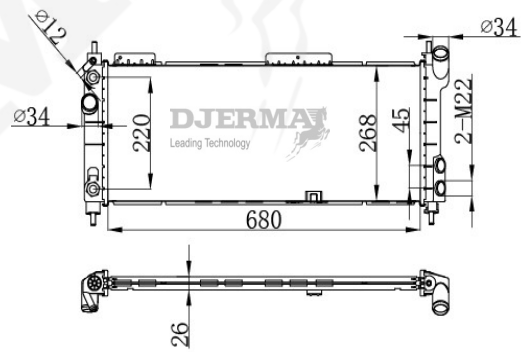

RA-00314A

CORE SIZE :680*268*26   DPI :
TANK SIZE :48/48*280   NISSENS : 632921
CONN SIZE :34/34   OIL COOLER :220
OEM :1300153/52459322