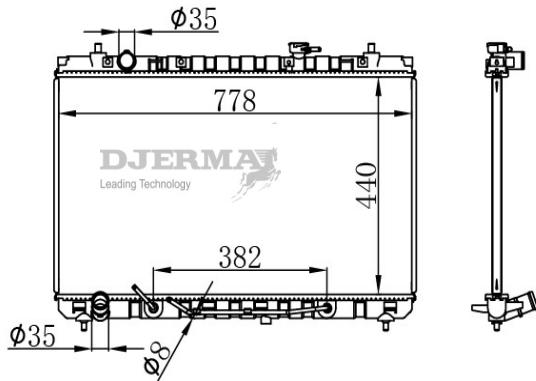

RA-03176A

CORE SIZE :400*778*26   DPI :
TANK SIZE : 46.5/46.5*783.5 NISSENS :
CONN SIZE : 35/35   OIL COOLER : 382
OEM :25310-4D800