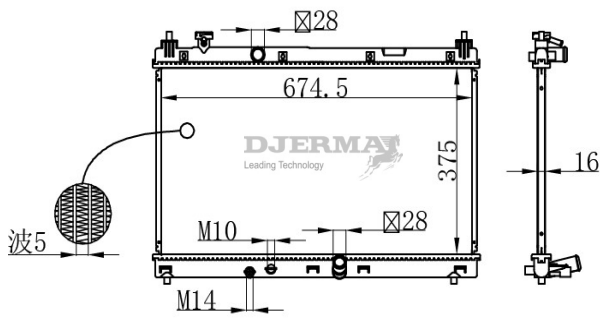

ILLUSTRATION

RA-11XXX

RA-11022-S

CORE SIZE : 375*674.5*16   DPI :
TANK SIZE : 34   NISSENS :
5/39.5*707   OIL COOLER :
OEM :