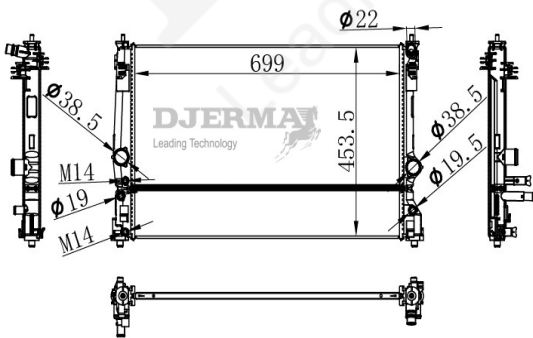

RA-12295

CORE SIZE :425*728*16 DPI :
 TANK SIZE :33/48*755 NISSENS : 64670A
 CONN SIZE :34/34 OIL COOLER :
 OEM :16400-28290/37220

RA-12296-S

CORE SIZE :600*61*22 DPI :
 TANK SIZE :39.5/39.5*79 NISSENS :
 CONN SIZE :17/17 OIL COOLER :
 OEM :G9010-12010