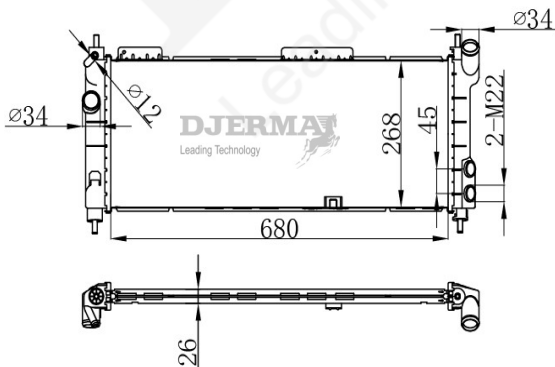

RA-00314

CORE SIZE :680*268*26   DPI :
TANK SIZE :48/48*280   NISSENS : 63254A
CONN SIZE :34/34   OIL COOLER :
OEM :1300152