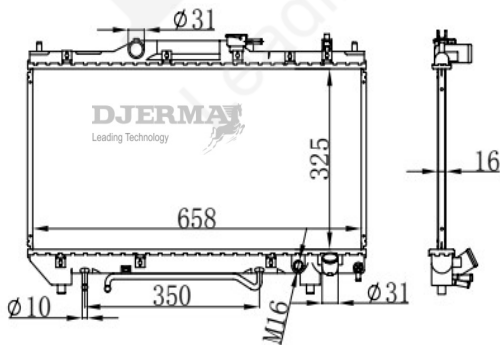

RA-12278A

CORE SIZE :325*658*16   DPI :
TANK SIZE :33/48*678   NISSENS :
CONN SIZE :31/31   OIL COOLER :
OEM : 16400-03190