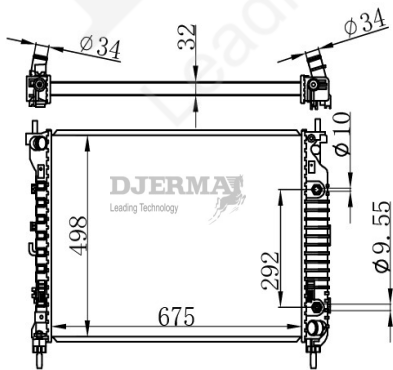

RA-00330A-S

CORE SIZE :575*516*32 DPI :13598
 TANK SIZE :52.5/52.5*540 NISSENS :
 CONN SIZE :35/35 OIL COOLER :375
 OEM :

RA-00331A

CORE SIZE :675*498*32 DPI :
 TANK SIZE :63/63*517.5 NISSENS :606256
 CONN SIZE :34/34 OIL COOLER :292
 OEM :4818254/4819583