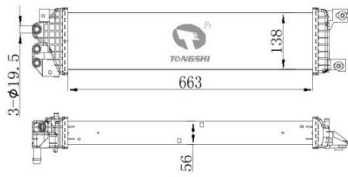

IN-01105

56226

78179

MODELS : FORD FUSION SE L4 1.5L 14-18
CORE SIZE : 663×138
TANK SIZE : 75.5/75.5×162.5
CARTON : 855*125*175

Z L : 56
DPI : 13499
OEM : DG9Z8005F
NISSENS :

CORE SIZE : 663*138*56   DPI : 13499
TANK SIZE:75.5/75.5*162.5   NISSENS :
CONN SIZE : 19.5   OIL COOLER : NONE
OEM : DG9Z8005F/DG938D048-AC