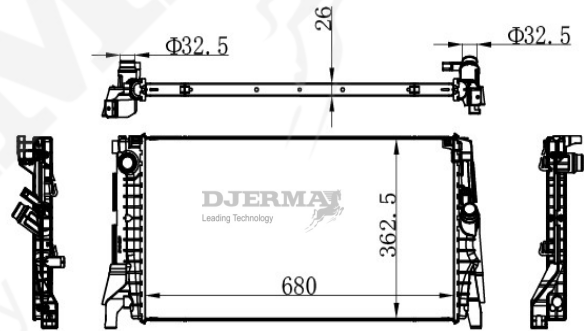

RA-05058-S

CORE SIZE :680*362.5*26   DPI :
TANK SIZE : 41.5/41.5*370.5   NISSENS :
CONN SIZE :32.5/32.5   OIL COOLER : NONE
OEM :17118645782