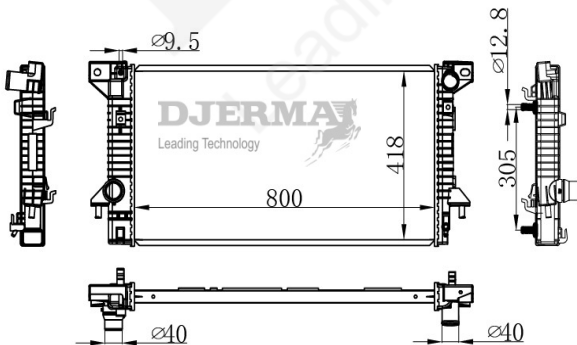

RA-01227A

CORE SIZE :800*418*32   DPI :13225/13226/13227
TANK SIZE : 65/65*447.5   NISSENS :
CONN SIZE : 40/40   OIL COOLER :305
OEM : BL3Z 8005 A/B