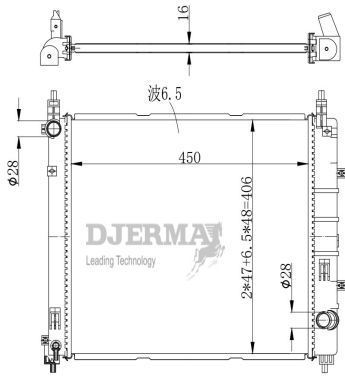

RA-07021

CORE SIZE :450*406*16   DPI :
TANK SIZE:49.3/49.3*417   NISSENS :
CONN SIZE 28/28   OIL COOLER :
OEM :214103AA2A-B21/21460-3AA2A