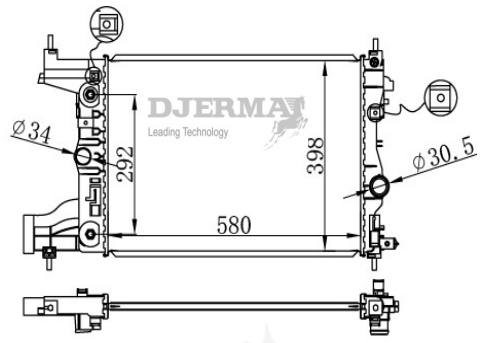

ILLUSTRATION

RA-00XXX

RA-00316A

CORE SIZE :385*758*26 DPI :
 TANK SIZE :56/56*788 NISSENS :
 CONN SIZE :35/35 OIL COOLER :450
 OEM :9035325

RA-00317A

CORE SIZE :580*398*16 DPI :
 TANK SIZE :48/48*408 NISSENS :
 CONN SIZE :34/34 OIL COOLER :292
 OEM :