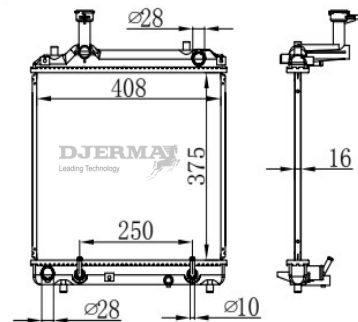

RA-13133A

CORE SIZE :375*408*16   DPI :
TANK SIZE : 46.5/46.5*432   NISSENS :
CONN SIZE : 28/28   OIL COOLER :250
OEM : 17700-68K00