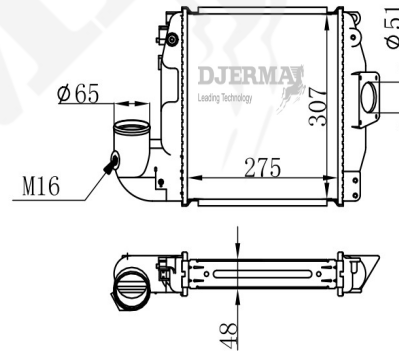

IN-12102

CORE SIZE :275*307*48   DPI :
TANK SIZE: 69/69*321   NISSENS :
CONN SIZE:69/69   OIL COOLER : NONE
OEM :