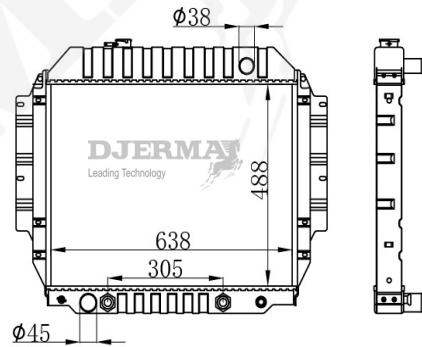

RA-01226A

CORE SIZE :488*638*PA32   DPI :1333
TANK SIZE : 77.5/77.5*664.8   NISSENS :
CONN SIZE : 38/45   OIL COOLER :305
OEM :F2UZ8005E/D