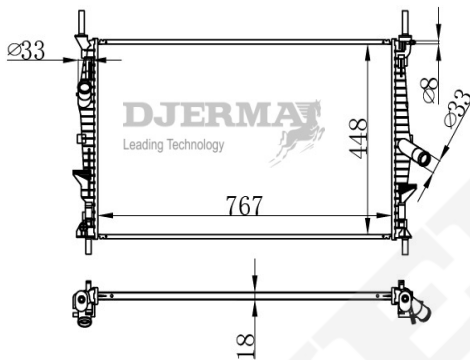

RA-01237

CORE SIZE :767*448*18   DPI :
TANK SIZE : 37/37*475   NISSENS : 66861
CONN SIZE : 33/33   OIL COOLER :
OEM : BKZ18005CC/CB/CA