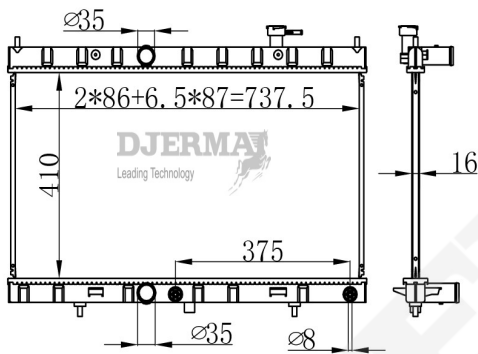

RA-07027A

CORE SIZE :410*737.5*16   DPI :13431
TANK SIZE:36/46.5*767.5   NISSENS :
CONN SIZE 35/35   OIL COOLER : 375
OEM :21460-4BA0A