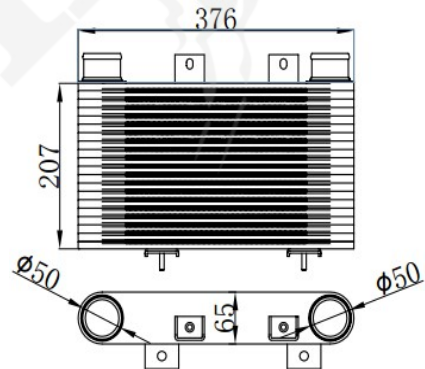

IN-02101

CORE SIZE : 207*376*65   DPI :
TANK SIZE:69/69*321   NISSENS :
CONN SIZE: OIL COOLER : NONE
OEM : WE01-13-550