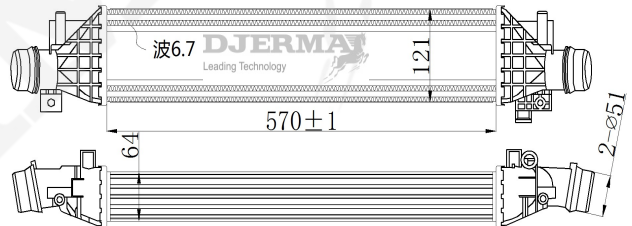

IN-00021

CORE SIZE : 570*121*64   DPI :
TANK SIZE: 77.2/77.2*127.5   NISSENS :
CONN SIZE:51/51   OIL COOLER : NONE
OEM :95026333