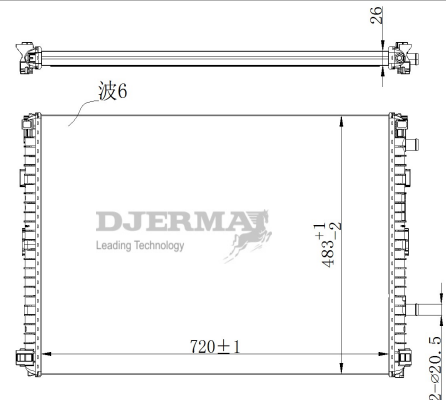

IN-06012

CORE SIZE : 720*483*26   DPI :
TANK SIZE: 39/39*491   NISSENS :
CONN SIZE: 20.5/20.5   OIL COOLER : NONE
OEM : 4M0 145 804 AA