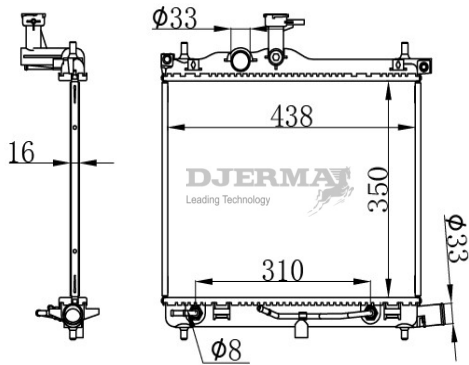

RA-03170A

CORE SIZE :350*438*16   DPI :
TANK SIZE : 46/46*451   NISSENS :
CONN SIZE : 33/33   OIL COOLER : 310
OEM :25310-0X150/0X450