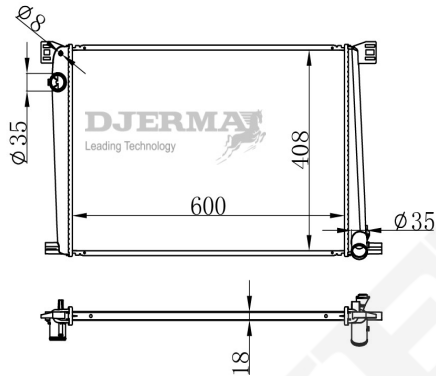

RA-05037

CORE SIZE :600*408*18   DPI : 13167
TANK SIZE : 34/34*428   NISSENS :69706
CONN SIZE :35/35   OIL COOLER : NONE
OEM :1711.7.535.099