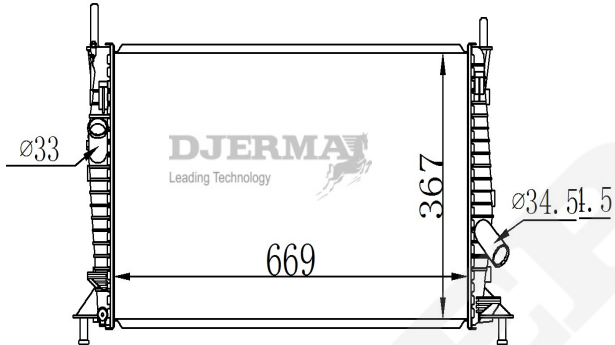

RA-01003

CORE SIZE : 669*367*15   DPI : 2969
TANK SIZE : 36.9/36.9*389.8   NISSENS : 62017A
CONN SIZE : 33/34.5   OIL COOLER : NONE
OEM : 3M5H8005RK / 7M518005RA