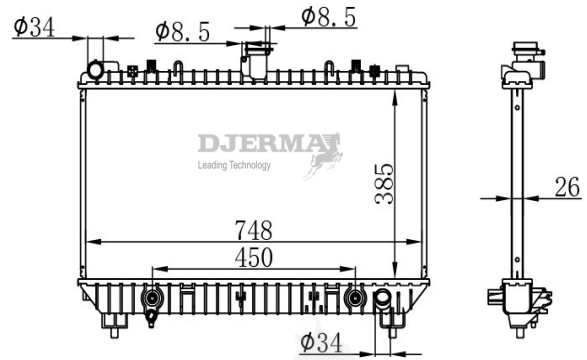

RA-00254A

CORE SIZE :385*748*26   DPI : 13142
TANK SIZE :62.6/62.6*777.5   NISSENS : 69097
CONN SIZE : 34/34   OIL COOLER : 450
OEM : 92218352