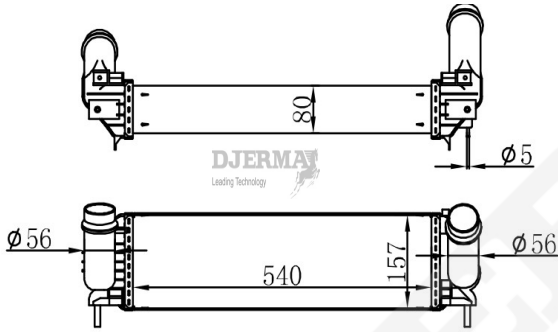

IN-07102

CORE SIZE :540*157*80   DPI :
TANK SIZE: NISSENS :
CONN SIZE:56/56   OIL COOLER : NONE
OEM :144614JA0B