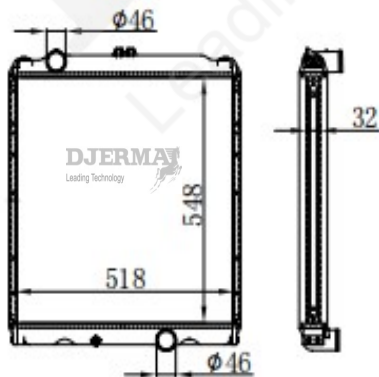

RA-10214

CORE SIZE :548*518*PA32   DPI :
TANK SIZE :53/53*543   NISSENS :
CONN SIZE :46/46   OIL COOLER :
OEM : MC127008