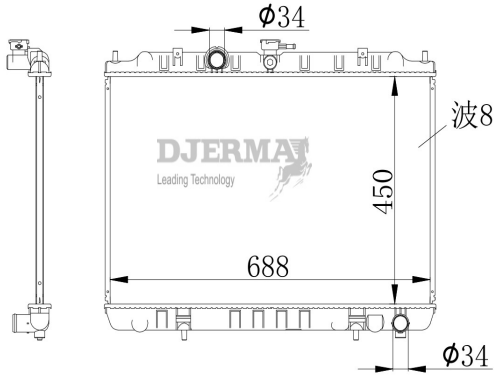

RA-07033-S

CORE SIZE :450*590*16 DPI :
 TANK SIZE:36/47*614 NISSENS :
 CONN SIZE: 35/35 OIL COOLER :
 OEM :21410-JX30A/JX00A

ILLUSTRATION

RA-07XXX

RA-07034

CORE SIZE :450*688*16 DPI :
 TANK SIZE:47/47*713 NISSENS :
 CONN SIZE: 34/34 OIL COOLER :
 OEM :21410-2ZS00