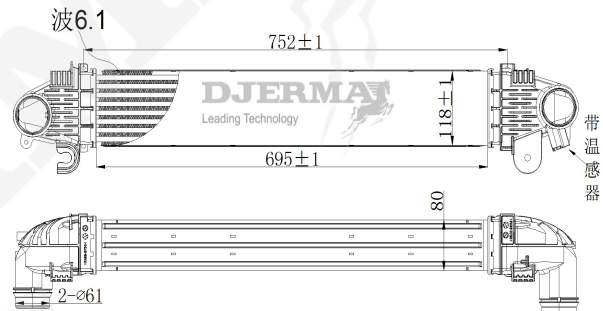

IN-00042

CORE SIZE : 695*118*80   DPI :
TANK SIZE: 89.5/89.5*122.5   NISSENS :
CONN SIZE: 61/61   OIL COOLER : NONE
OEM : 23270538