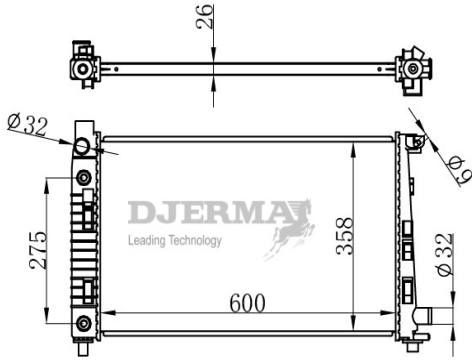

RA-08062A

CORE SIZE : 600*358*26   DPI :
TANK SIZE:41.3/41.3*389.8   NISSENS : 62781A
CONN SIZE :32/32   OIL COOLER : 275
OEM : 1685001102