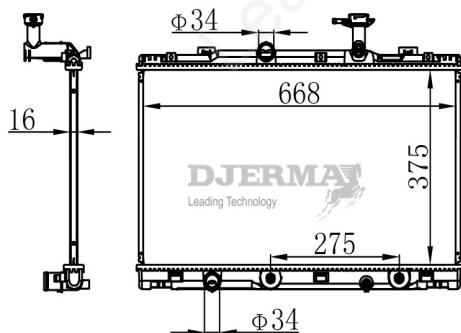

RA-13138A

CORE SIZE :375*668*16   DPI :
TANK SIZE :31.5/40*694   NISSENS :
CONN SIZE : 34/34   OIL COOLER :275
OEM : 17700-61M10