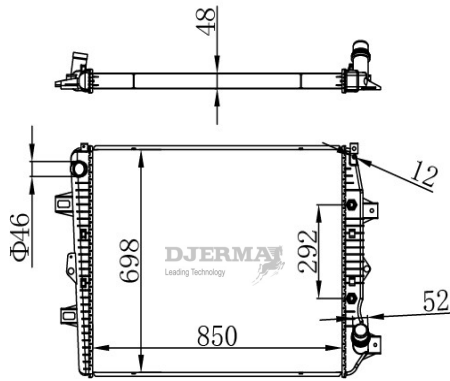

ILLUSTRATION

RA-00XXX

RA-00278A

CORE SIZE :850*698*48   DPI : 13244
TANK SIZE :69/69*720   NISSENS :
CONN SIZE :46/52   OIL COOLER :292
OEM :23172440