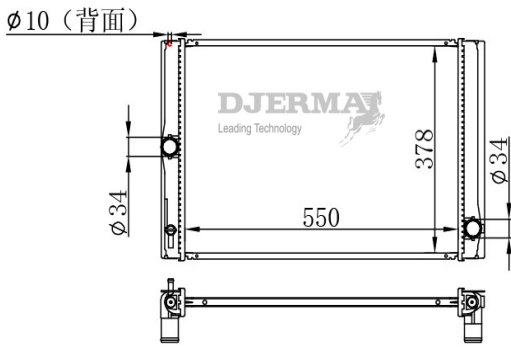

RA-12297A

CORE SIZE :600*348*26 DPI :
 TANK SIZE :48/48*372 NISSENS :
 CONN SIZE :35/35 OIL COOLER :225
 OEM :16400-0D220/0D200

ILLUSTRATION

RA-12XXX

RA-12298

CORE SIZE :550*378*16 DPI :
 TANK SIZE :48/48*400 NISSENS :
 CONN SIZE :34/34 OIL COOLER :
 OEM :16400N060