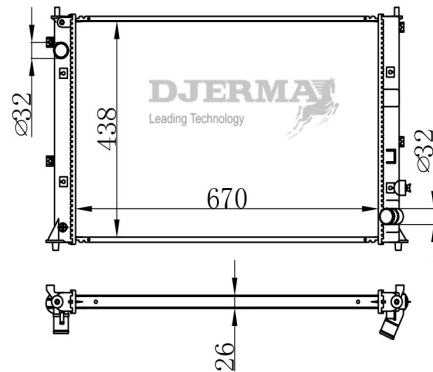

RA-11172

CORE SIZE :675*438*26   DPI : 13582
TANK SIZE : 44/44*464   NISSENS :
CONN SIZE : 32   OIL COOLER :
OEM :