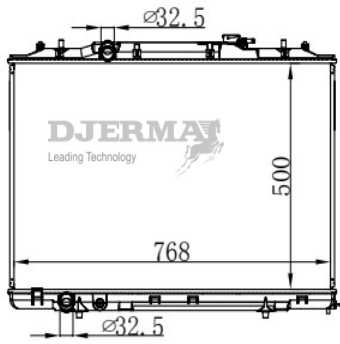

ILLUSTRATION

RA-11XXX

RA-11177

CORE SIZE : 500*768*26   DPI : 13402-PA26
TANK SIZE : 48/48*794   NISSENS :
CONN SIZE : 32.5/32.5   OIL COOLER :
OEM : 190105J6A01