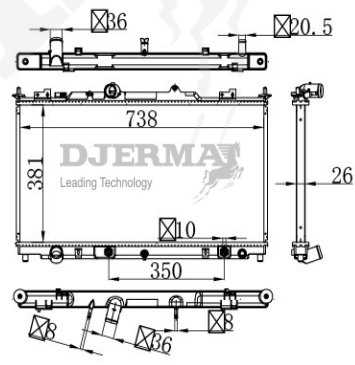

RA-02150

CORE SIZE :381*738*26   DPI :13390
TANK SIZE :47/47*758   NISSENS :
CONN SIZE :36/36   OIL COOLER :
OEM :