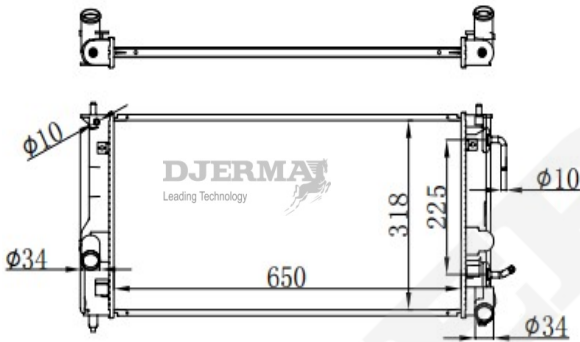

RA-12288A

CORE SIZE :650*318*16   DPI : 2335-PA16
TANK SIZE :48/48*342   NISSENS : 64822
CONN SIZE : 34/34   OIL COOLER :225
OEM :16400-22070