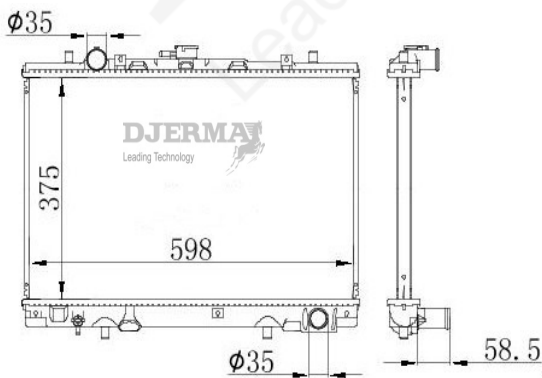

RA-10236

CORE SIZE :375*598*26   DPI :
TANK SIZE :57/57*620   NISSENS :
CONN SIZE :35/35   OIL COOLER :
OEM : MR481791/MR48171T