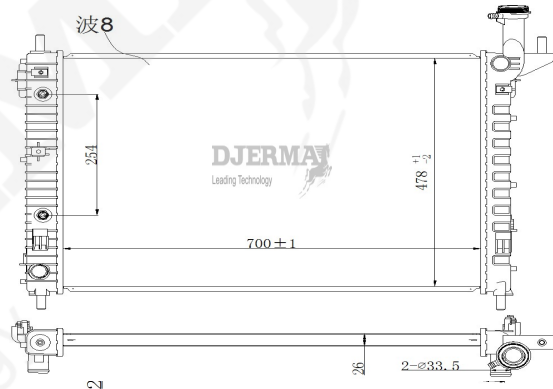

RA-00040A

CORE SIZE :700*478*26   DPI : 13007
TANK SIZE : 56/56*507   NISSENS :
CONN SIZE : 33.5/33.5   OIL COOLER : 254
OEM :15226650 / 20841738