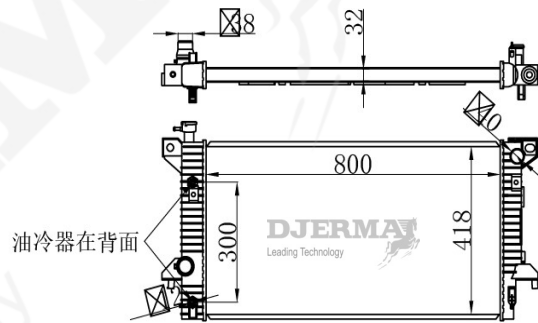

RA-01232A

CORE SIZE :800*418*32   DPI :13227
TANK SIZE : 65/65*447   NISSENS :
CONN SIZE : 38/40   OIL COOLER :300
OEM :