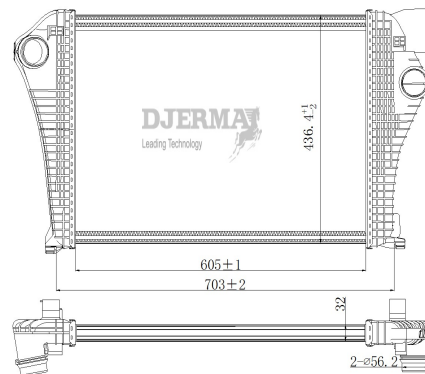

IN-00038

CORE SIZE : 605*436.5*32   DPI :
TANK SIZE: 46.8/46.8*455.3   NISSENS :
CONN SIZE:56.2/56.2   OIL COOLER : NONE
OEM :84100643