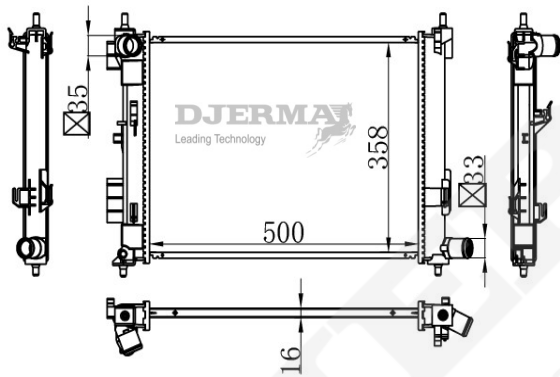

RA-03166

CORE SIZE :500*358*16   DPI :
TANK SIZE : 46.5/46.5*393   NISSENS :
CONN SIZE : 33/33   OIL COOLER :
OEM :