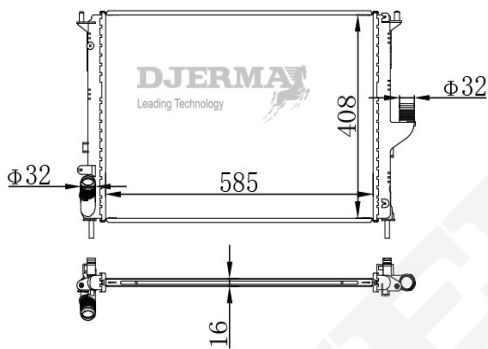

RA-19128

CORE SIZE : 585*408*16   DPI :
TANK SIZE : 35/35*414.4   NISSENS : 637612
CONN SIZE : 32/32   OIL COOLER :
OEM :8200735039