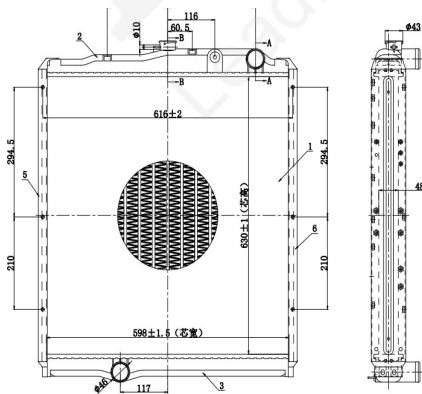

RA-10232

CORE SIZE :630*598*48   DPI :
TANK SIZE :51/51*613   NISSENS :
CONN SIZE :46/46   OIL COOLER :
OEM : MC443350