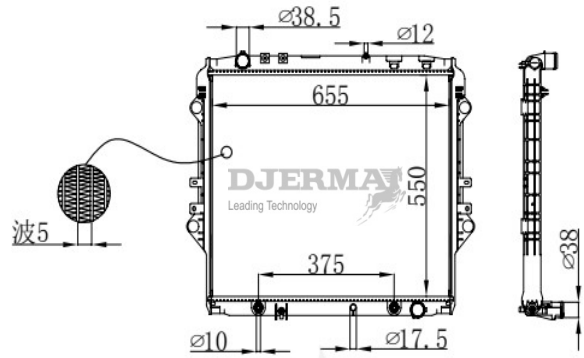

RA-12253A-S

CORE SIZE :550*655*26   DPI :
TANK SIZE :44/44*674.5   NISSENS :
CONN SIZE :34/34   OIL COOLER :375
OEM : TG422135-7340