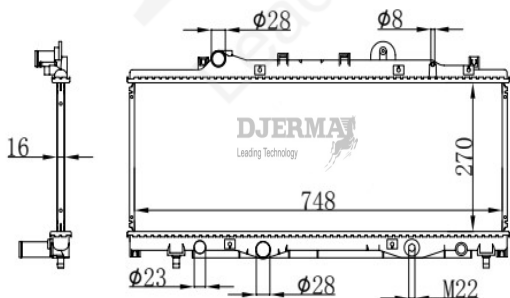

RA-16100

CORE SIZE :270*748*16   DPI :
TANK SIZE: 30/40*774   NISSENS : 61797
CONN SIZE:28/28   OIL COOLER : NONE
OEM :7760959