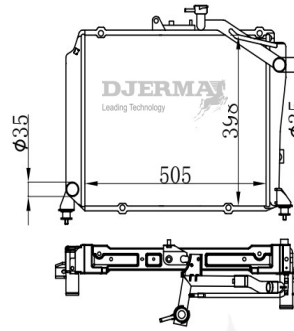

RA-12287

CORE SIZE :505*398*48   DPI :
TANK SIZE :69/69*416   NISSENS :
CONN SIZE : 35/35   OIL COOLER :
OEM :16400-75330