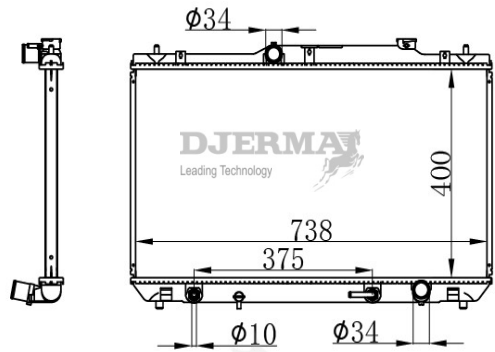

RA-12223A

CORE SIZE : 400*738*26   DPI :
TANK SIZE : 48/48*756   NISSENS :
CONN SIZE :   OIL COOLER : 375
OEM : 164000H170