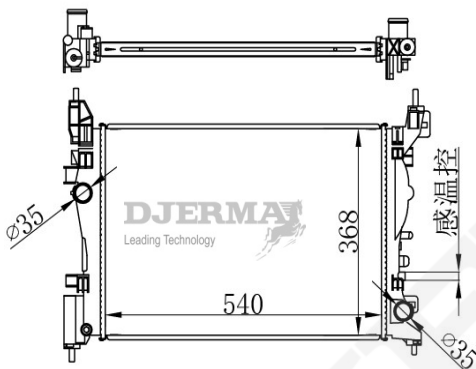

RA-00292

CORE SIZE :540*368*26   DPI :
TANK SIZE :42.5/42.5*378   NISSENS : 630743
CONN SIZE :35/35   OIL COOLER :
OEM :1300312/13249568