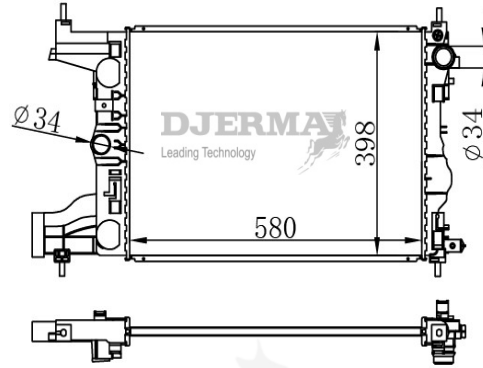

RA-00296

CORE SIZE :580*398*16   DPI :
TANK SIZE :48/48*407   NISSENS :
CONN SIZE :34/34   OIL COOLER :
OEM :13267651