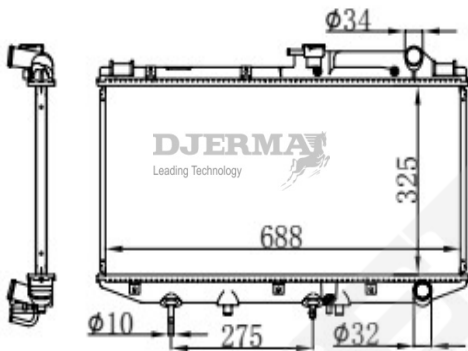

RA-12260A

CORE SIZE :325*688*32   DPI :21/1287
TANK SIZE :48/48*717   NISSENS :
CONN SIZE :34/32   OIL COOLER :275
OEM : 16400-62030/62011