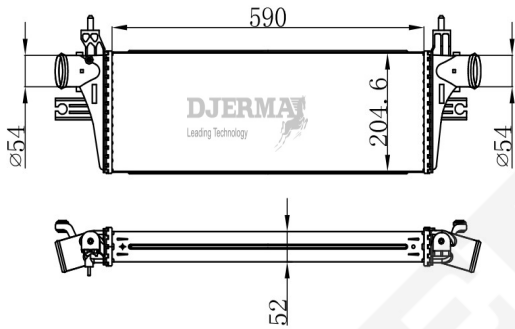

IN-12101

CORE SIZE : 590*204.6*52   DPI :
TANK SIZE: 63/63*207   NISSENS :
CONN SIZE:63/63   OIL COOLER : NONE
OEM :TG12710-4941