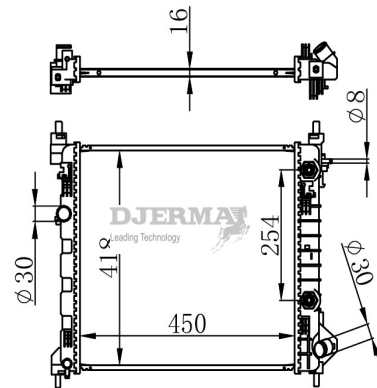

RA-00270A

CORE SIZE :450*418*16   DPI : 13342
TANK SIZE : 48/48*447   NISSENS :
CONN SIZE : 30/30.5   OIL COOLER :254
OEM :95942346