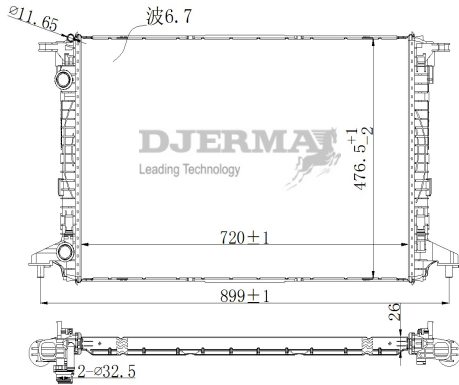

RA-06010

CORE SIZE : 719*476.5*26 DPI :
 TANK SIZE : 40/40*492 NISSENS :
 CONN SIZE : 32.5 OIL COOLER : NONE
 OEM : 8K0 121 251 L

ILLUSTRATION

RA-06XXX

RA-06011

CORE SIZE : 720*476.5*26 DPI :
 TANK SIZE: 39.5/39.5*485.5 NISSENS :
 CONN SIZE: 32.5/32.5 OIL COOLER : NONE
 OEM : 8W0 121 251 AK