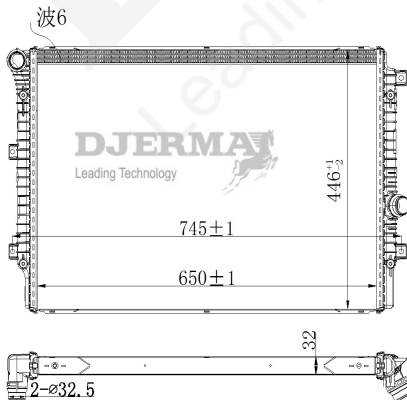

RA-04022

CORE SIZE : 650*446*32   DPI : 13423
TANK SIZE: 42/42*451   NISSENS :
CONN SIZE : 32.5/32.5   OIL COOLER : NONE
OEM : 5KD 121 251 B/5KD121251B