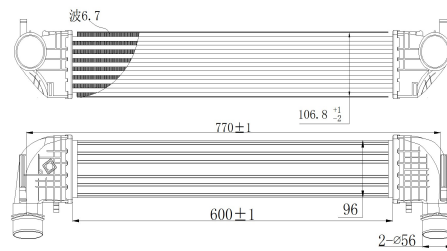

IN-00033

CARTYPE: 15- 科鲁兹1.4T , 16年- 威朗1.5T

CORE SIZE :600*106.8*96   DPI :
TANK SIZE :111/111*111   NISSENS :
CONN SIZE :56/56   OIL COOLER : NONE
OEM : 13356681