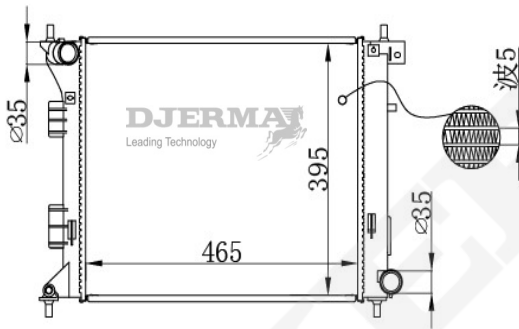

RA-03193-S

CORE SIZE :508*568*26   DPI :
TANK SIZE : 62/62*570   NISSENS :67482
CONN SIZE : 35/35   OIL COOLER :
OEM :25310-H1930/25310-t