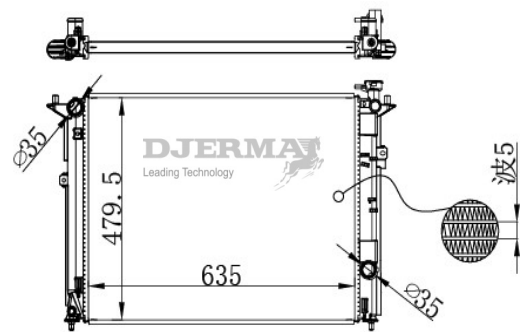

RA-03185

CORE SIZE :635*479.5*26   DPI :13456
TANK SIZE : 47/47*490   NISSENS :
CONN SIZE : 35/35   OIL COOLER :
OEM :25310-B1250