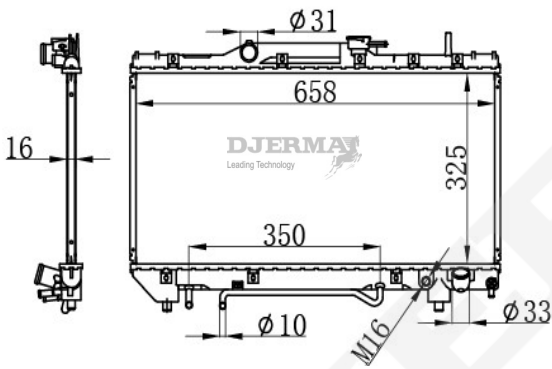

RA-12304A-K

CORE SIZE :325*658*16   DPI :
TANK SIZE :33/48*678   NISSENS : 64802
CONN SIZE : 31/33   OIL COOLER : 350
OEM : 16400-74790