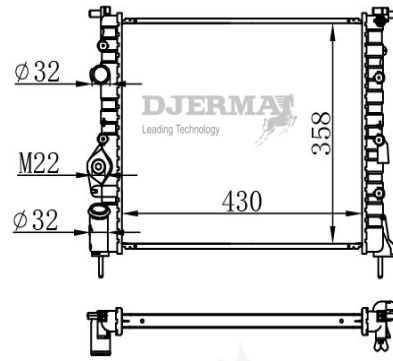

ILLUSTRATION

RA-19XXX

RA-19126

CORE SIZE : 656*468*18 DPI :
 TANK SIZE : 42/42*491 NISSENS : 637615
 CONN SIZE : 28/28 OIL COOLER :
 OEM :21410-0067R

RA-19127-M

CORE SIZE : 430*358*22 DPI :
 TANK SIZE : 42.5/42.5*379 NISSENS : 639371
 CONN SIZE :32/32 OIL COOLER :
 OEM :7700838134