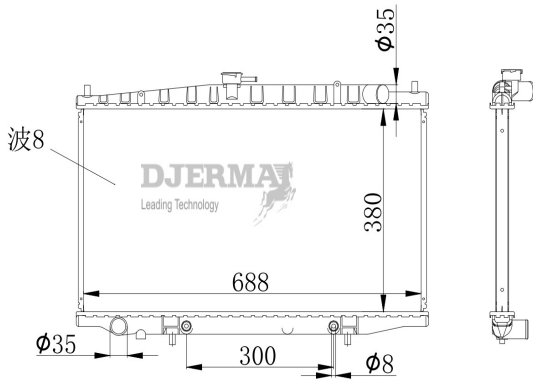

RA-07030

CORE SIZE :380*688*16 DPI :1594-PA32
 TANK SIZE:47/47*713 NISSENS :
 CONN SIZE: 355/35 OIL COOLER :
 OEM :21410-0E200/5E100 21410-1E400/0Z000

ILLUSTRATION

RA-07XXX

RA-07030A

CORE SIZE :380*688*16 DPI :1573-PA32
 TANK SIZE:47/47*713 NISSENS :67355
 CONN SIZE: 35/35 OIL COOLER : 300
 OEM :21460-0E200/5E100 21460-1E400/0Z000