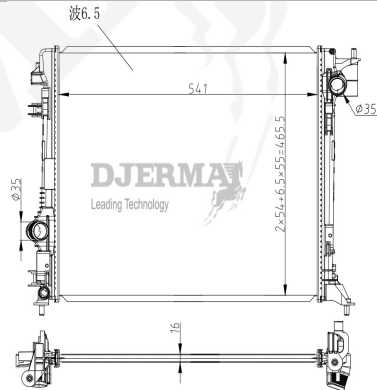

RA-07023

CORE SIZE :541*465.5*16   DPI :
TANK SIZE:31.5/31.5*486.5   NISSENS :
CONN SIZE:35/35   OIL COOLER :
OEM :21400-DF40A