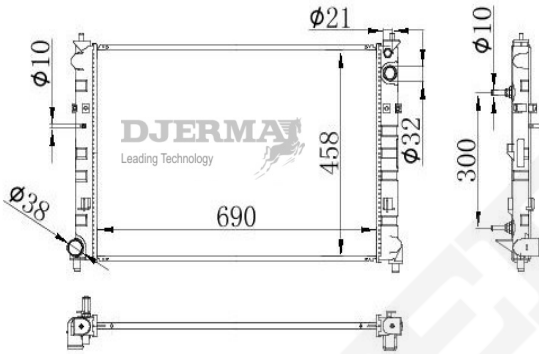

RA-02122A

CORE SIZE : 690*458*16   DPI : 2330-PA16/2788-PA26
TANK SIZE : 47/47*482   NISSENS : 62468
CONN SIZE : 32/38   OIL COOLER : 300
OEM : GY0115200B / GY0115200D