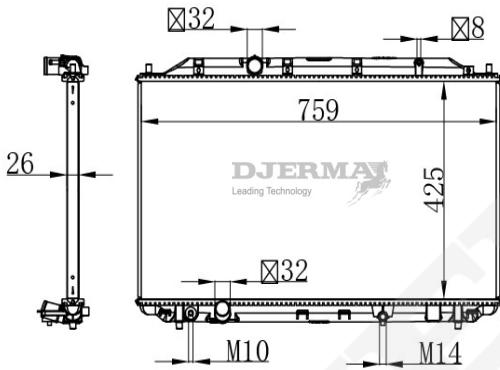

RA-11026

CORE SIZE : 425*759*26 DPI :
 TANK SIZE : 44/44*771 NISSENS :
 CONN SIZE : 32/32 OIL COOLER :
 OEM :19710-5MS-H01

RA-11027-S

CORE SIZE : 425*759*26 DPI :
 TANK SIZE : 44/44*771 NISSENS :
 CONN SIZE : 32/32 OIL COOLER :
 OEM :