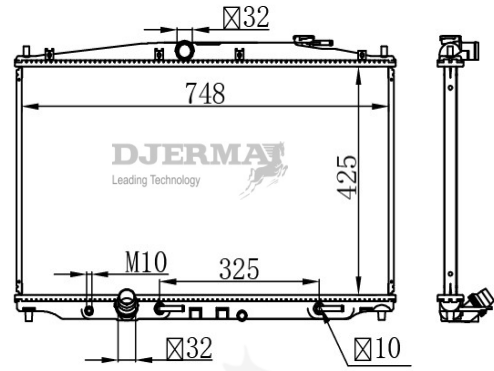

ILLUSTRATION

RA-11XXX

RA-11189

CORE SIZE : 425*759*26 DPI : 13644
 TANK SIZE : 44/44*771 NISSENS :
 CONN SIZE : 32/32 OIL COOLER :
 OEM : 19010-5PH-A01

RA-11190A

CORE SIZE : 425*749*26 DPI :
 TANK SIZE : 49.5/49.5*774 NISSENS :
 CONN SIZE : 32/32 OIL COOLER :
 OEM :