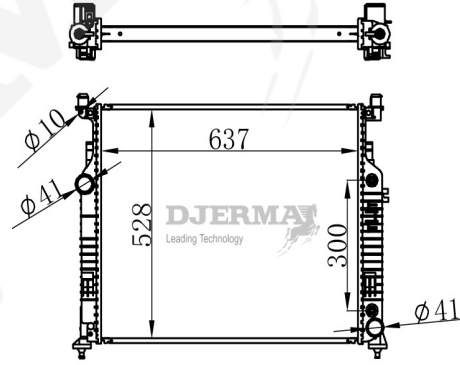

RA-08149A

CORE SIZE : 637*528*32   DPI :
TANK SIZE :60.5/60.5*549   NISSENS :62577A
CONN SIZE :41/41   OIL COOLER : 300
OEM : 1645000303/A1645000003