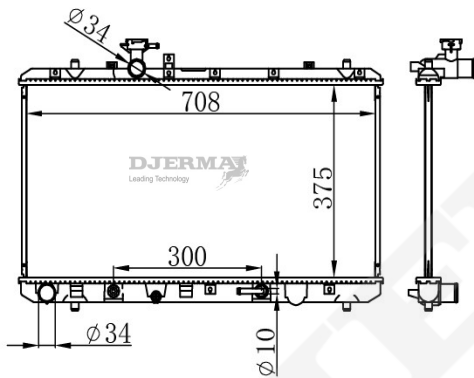

RA-13136A

RA-13137

CORE SIZE :375*708*26   DPI :
TANK SIZE : 48/48*735   NISSENS :
CONN SIZE : 34/34   OIL COOLER :300
OEM :