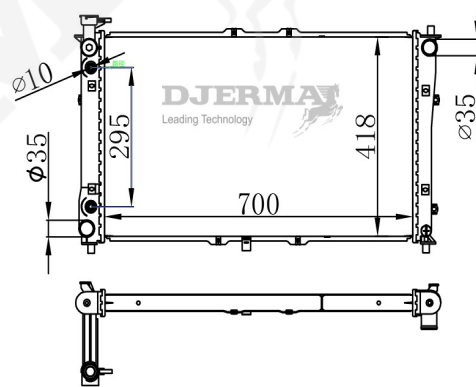

RA-03189A

CORE SIZE :700*418*32   DPI :2442
TANK SIZE : 55/55*443   NISSENS :
CONN SIZE : 35/35   OIL COOLER : 295
OEM :0K52Y15200/C/D