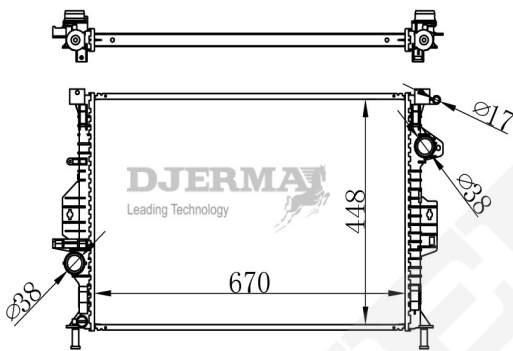

RA-01243

CORE SIZE :670*448*26   DPI :13352
TANK SIZE : 42.5/42.5*470.5   NISSENS :
CONN SIZE : 38/38   OIL COOLER :
OEM :1493771/LR006714