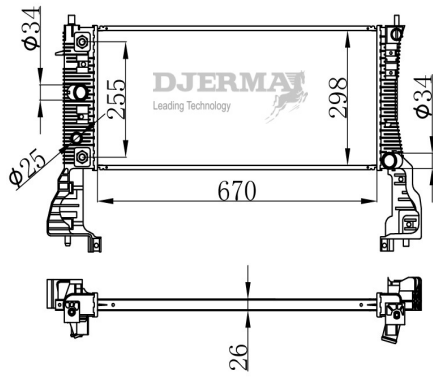

RA-01234

CORE SIZE :670*448*26 DPI :13593
 TANK SIZE : 43/43*471.5 NISSENS :
 CONN SIZE : 38.5/38.5 OIL COOLER :
 OEM :

ILLUSTRATION

RA-01XXX

RA-01235

CORE SIZE :670*298*26 DPI :13356
 TANK SIZE : 50/50*318 NISSENS :
 CONN SIZE : 34/34 OIL COOLER :
 OEM : GT4Z-8005-A