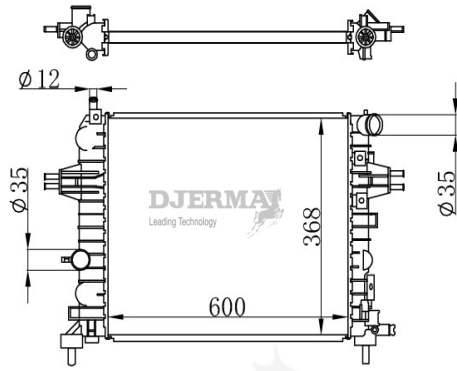

RA-00332

CORE SIZE :600*368*16   DPI :
TANK SIZE :55/55*374   NISSENS :630744
CONN SIZE :35/35   OIL COOLER :
OEM :1300.265