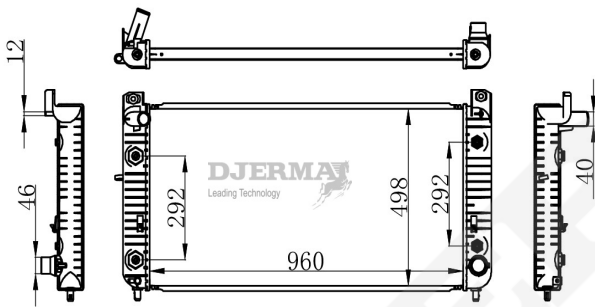

RA-00280A

CORE SIZE :960*498*32   DPI : 2947
TANK SIZE :77/77*521   NISSENS :
CONN SIZE :46/40   OIL COOLER :292
OEM :23172440

RA-00281A

CORE SIZE :599*368*26   DPI : 2607
TANK SIZE :55/55*395   NISSENS :
CONN SIZE :34.5/35   OIL COOLER :254
OEM :