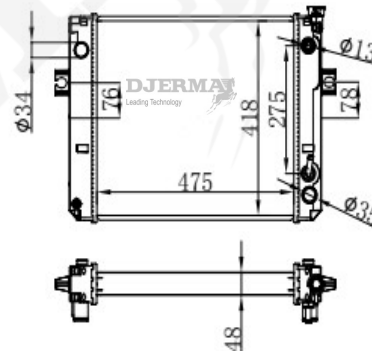

RA-12273A

CORE SIZE :475*418*48   DPI :
TANK SIZE :84/84*446   NISSENS :
CONN SIZE :34/35   OIL COOLER :275
OEM :