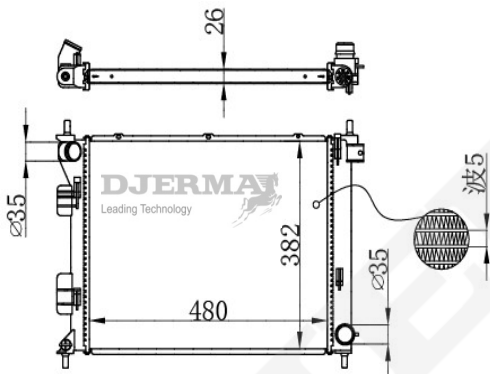

RA-03188-S

CORE SIZE :480*382*26   DPI :
TANK SIZE : 46.5/46.5*392.5   NISSENS :67616
CONN SIZE : 35/35   OIL COOLER :
OEM :25310-4P700