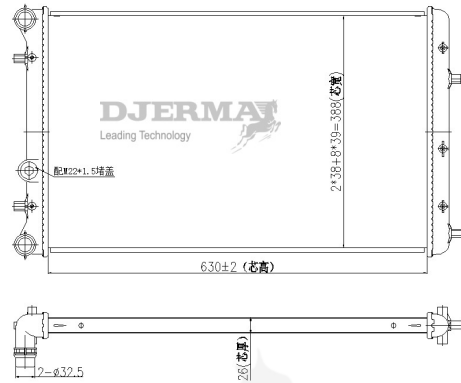

ILLUSTRATION

RA-04XXX

RA-04028

CORE SIZE :650*320*22 DPI :
 TANK SIZE:342./34.2*326 NISSENS :
 CONN SIZE :32.5/32.5 OIL COOLER : NONE
 OEM :5CG121251

RA-04029-N

CORE SIZE :630*388*26 DPI :
 TANK SIZE:42/42*415 NISSENS :
 CONN SIZE :32.5/32.5 OIL COOLER : NONE
 OEM :