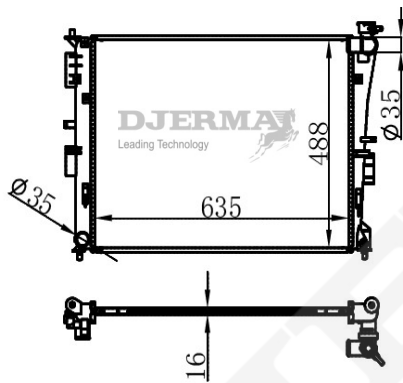

RA-03172

CORE SIZE :635*488*16   DPI :13249
TANK SIZE : 47/47*490   NISSENS :
CONN SIZE : 35/35   OIL COOLER :
OEM :25310-4R000