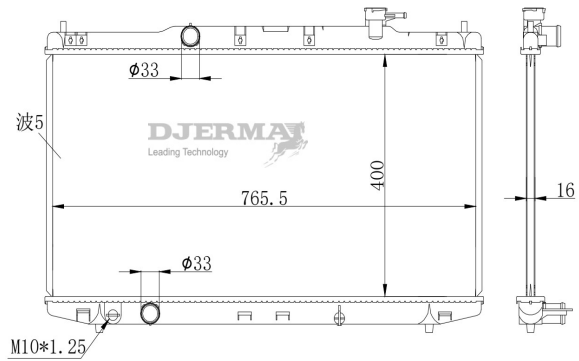

RA-11014A

CORE SIZE :400*765.5*16 DPI :13363
 TANK SIZE : 33/48*793 NISSENS :681375
 CONN SIZE : 32/32 OIL COOLER :
 OEM : 19010-5A2-A01

RA-11015-S

CORE SIZE :400*765.5*16 DPI :13363
 TANK SIZE : 33/48*793 NISSENS :681375
 CONN SIZE : 32/32 OIL COOLER :
 OEM : 19010-5A2-A01