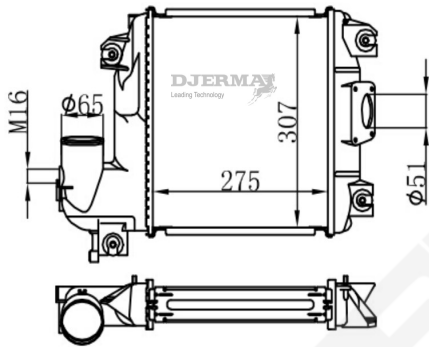

IN-12105

CORE SIZE : 275*307*50   DPI :
TANK SIZE:69/69*321   NISSENS :
CONN SIZE: OIL COOLER : NONE
OEM : 17940-0L060