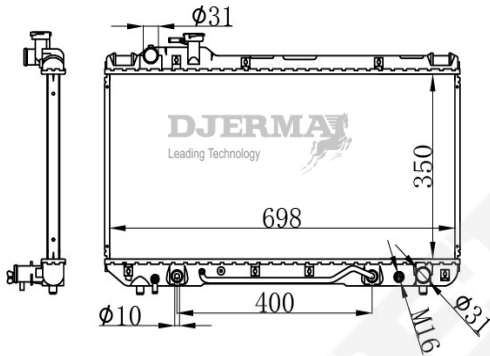

RA-12221A

CORE SIZE : 350*698*26   DPI : 1859
TANK SIZE : 49/49*720   NISSENS : 64761
CONN SIZE : 31/31   OIL COOLER : 400
OEM : 16400-7A121/7A120