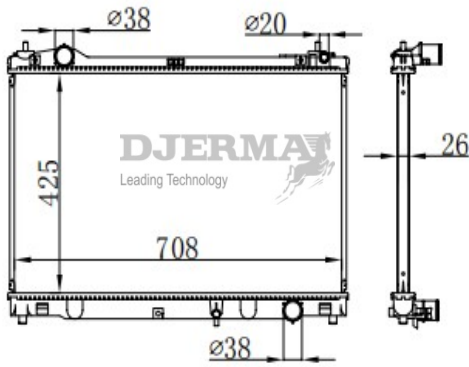

ILLUSTRATION

RA-12XXX

RA-12275

CORE SIZE :425*708*26   DPI :
TANK SIZE :48/48*732.5   NISSENS :
CONN SIZE :38/38   OIL COOLER :375
OEM : 16400-0V250