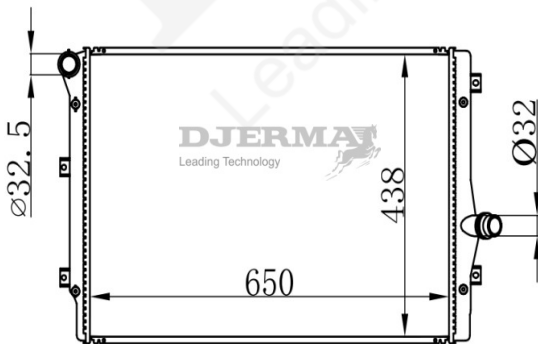

RA-06102

CORE SIZE : 650*438*32   DPI : 2822
TANK SIZE : 47/47*455   NISSENS : 65281A
CONN SIZE : 32.5/32   OIL COOLER : NONE
OEM : 1K0 121 251 BK / 1K0 121 251 AB