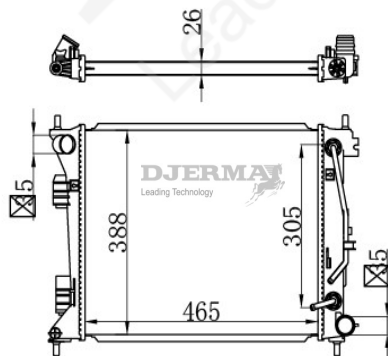

RA-03174A

CORE SIZE :465*388*26   DPI :13415
TANK SIZE : 46.5/46.5*408   NISSENS :
CONN SIZE : 35/35   OIL COOLER : 305
OEM :