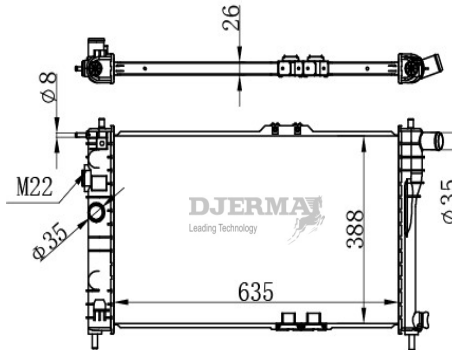

RA-00326

CORE SIZE :635*388*26   DPI :
TANK SIZE :58/58*417   NISSENS :
CONN SIZE :35/35   OIL COOLER :
OEM :96144850/847