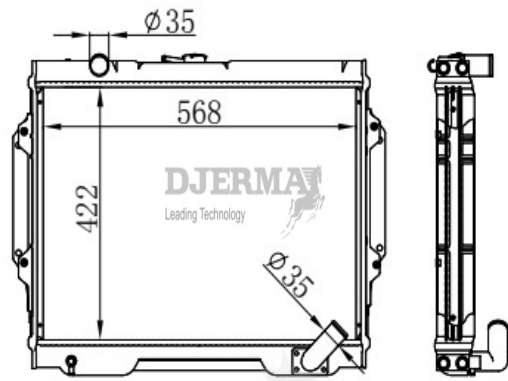

RA-10229

CORE SIZE :422*568*32   DPI :
TANK SIZE :61/61*598   NISSENS :
CONN SIZE :35/35   OIL COOLER :
OEM :