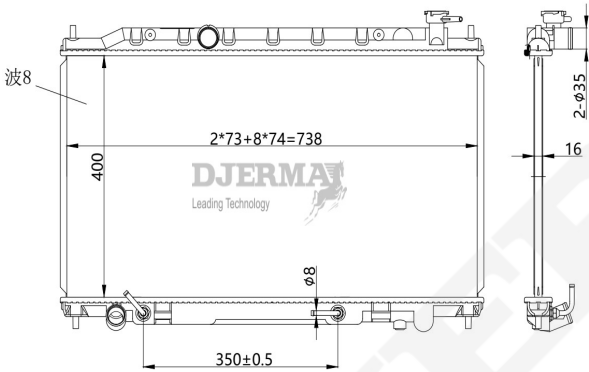

RA-07022A

CORE SIZE :400*738*16   DPI :
TANK SIZE:48/48*757   NISSENS :
CONN SIZE:35/35   OIL COOLER : 350
OEM :21460-9W210