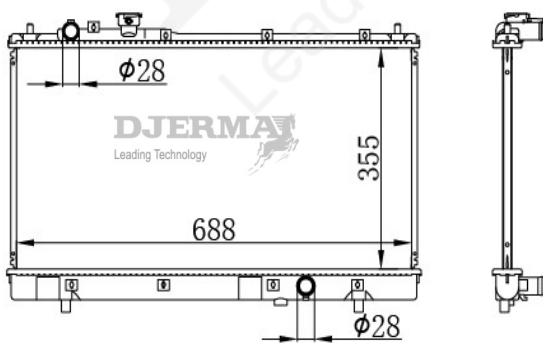

RA-02151

CORE SIZE :355*688*16   DPI :
TANK SIZE :47/47*713   NISSENS :
CONN SIZE :28/28   OIL COOLER :
OEM :FA03-15-200