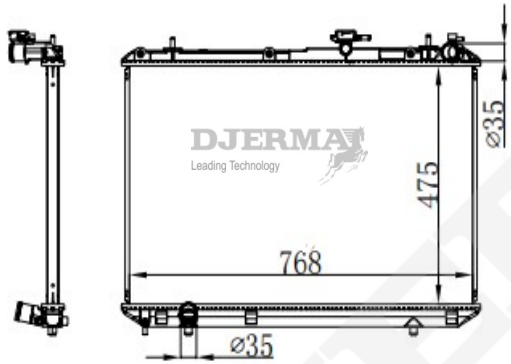

RA-12266

CORE SIZE :475*768*26   DPI :13066
TANK SIZE :48/48*792   NISSENS :646828
CONN SIZE :35/35   OIL COOLER :
OEM : 16041-20410