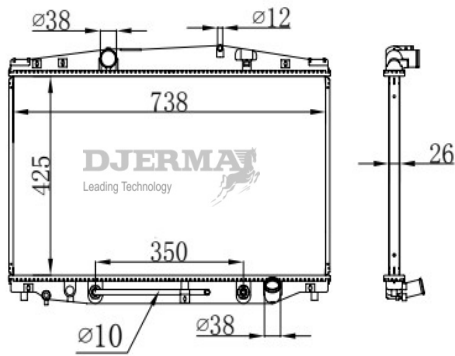

RA-12257

CORE SIZE :400*548*16 DPI :
 TANK SIZE :33/33*562 NISSENS :
 CONN SIZE :313/13 OIL COOLER :
 OEM : 16400-0Y400

ILLUSTRATION

RA-12XXX

RA-12258A

CORE SIZE :425*728*26 DPI :1306
 TANK SIZE :44/44*732.5 NISSENS :
 CONN SIZE :38/38 OIL COOLER :
 OEM :