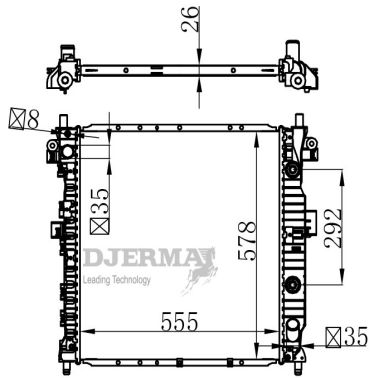

RA-00319

CORE SIZE :670*398*16 DPI :
 TANK SIZE :42/42*404 NISSENS :
 CONN SIZE :35/35 OIL COOLER :
 OEM :

RA-00320A

ILLUSTRATION

RA-00XXX

RA-00321A

CORE SIZE :555*578*26 DPI :
 TANK SIZE :51/51*596 NISSENS : 64316
 CONN SIZE :35/35 OIL COOLER :292
 OEM :2131009253;2131009252;2131009250;2131