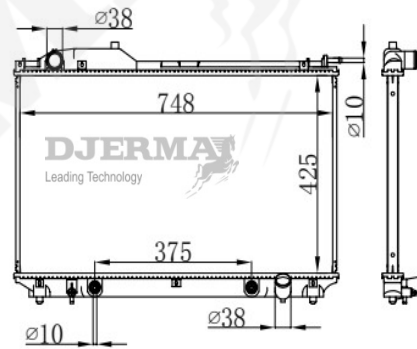

RA-12283A

CORE SIZE : 425*748*26   DPI :
TANK SIZE :48/48*774   NISSENS :
CONN SIZE : 38/38   OIL COOLER :375
OEM :