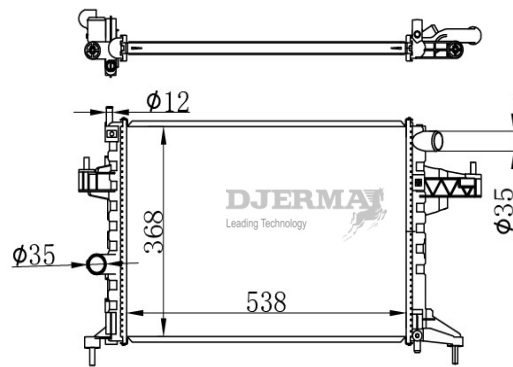

RA-00315

CORE SIZE :538*368*26   DPI :
TANK SIZE :42/42*390   NISSENS : 63008
CONN SIZE :35/35   OIL COOLER :
OEM :1300237/24445163