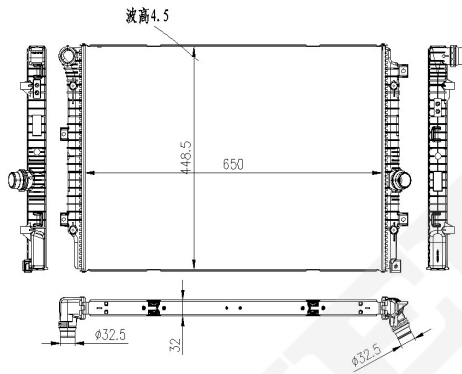

RA-04030

CORE SIZE :650*448.5*32   DPI :
TANK SIZE:42/42*451   NISSENS :
CONN SIZE :32.5/32.5   OIL COOLER : NONE
OEM :5ND121253Q