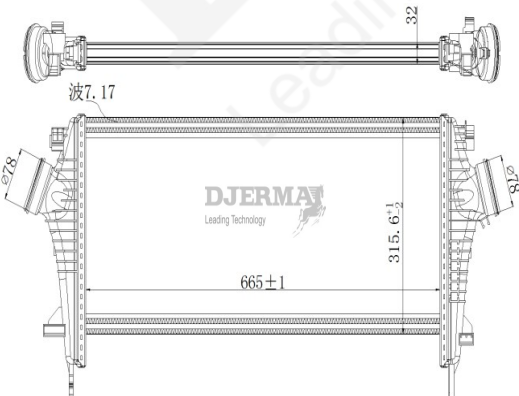

IN-00026

CORE SIZE :665*315.6*32   DPI :
TANK SIZE:47.5/47.5*366.5   NISSENS :
CONN SIZE :78/78   OIL COOLER : NONE
OEM :22829850