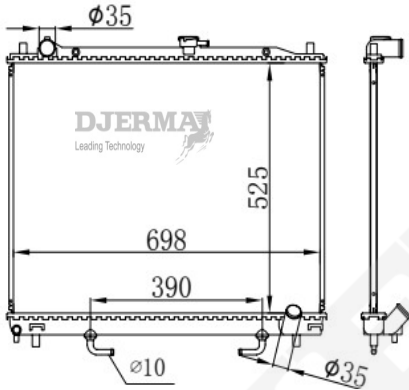

RA-10218A

CORE SIZE :525*698*16   DPI :
TANK SIZE :40/48*717   NISSENS :68181A
CONN SIZE :35/35   OIL COOLER :390
OEM : MR404689