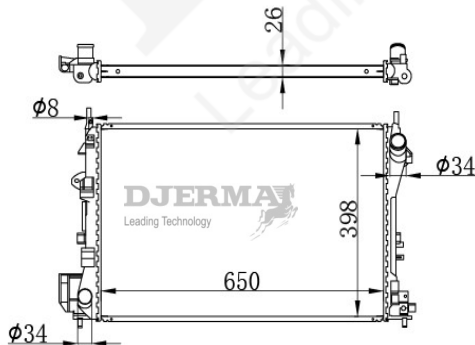

RA-00294

CORE SIZE :650*398*26   DPI :2913
TANK SIZE :42.5/42.5*415   NISSENS :
CONN SIZE :35/35   OIL COOLER :
OEM :1300244/24498338