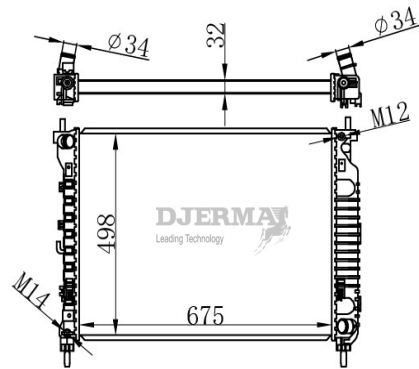

RA-00331

CORE SIZE :675*498*32   DPI :
TANK SIZE :63/63*517.5   NISSENS :606255
CONN SIZE :34/34   OIL COOLER :
OEM :4818253/4819739