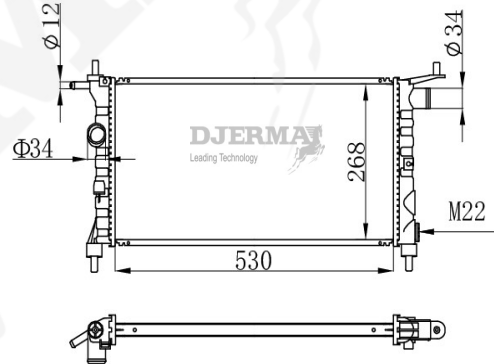

RA-00338

CORE SIZE :530*268*26   DPI :
TANK SIZE :48/48*287   NISSENS :632851
CONN SIZE :34/34   OIL COOLER :
OEM :1300149