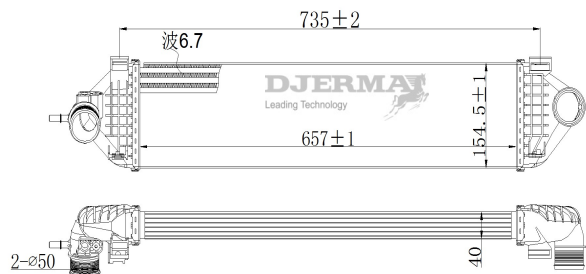

IN-01015

CORE SIZE : 657*154.5*40 DPI :
 TANK SIZE: 55/55*161 NISSENS :
 CONN SIZE: 50/50 OIL COOLER : NONE
 OEM : BV619L440AF

ILLUSTRATION

IN-XXXXX

IN-04025

CORE SIZE : 688*407*30 DPI :
 TANK SIZE: 42/42*406.5 NISSENS :
 CONN SIZE: 60.5/60.5 OIL COOLER : NONE
 OEM : 3QG 145 803