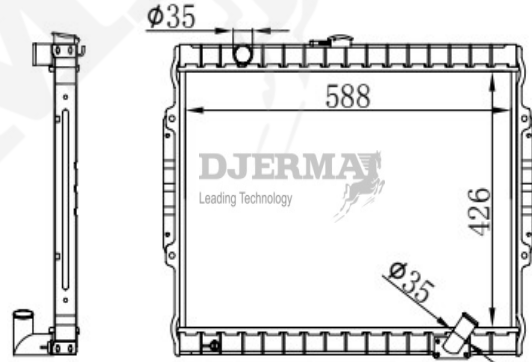

RA-10231

CORE SIZE :426*588*26   DPI :
TANK SIZE :51/51*613   NISSENS :
CONN SIZE :35/35   OIL COOLER :
OEM :