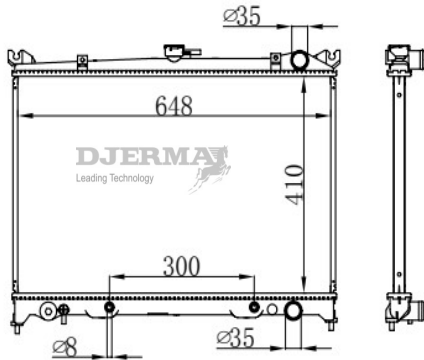

RA-07192A

CORE SIZE : 410*648*32   DPI :1159
TANK SIZE :46/46*669   NISSENS :
CONN SIZE : 35/35   OIL COOLER :
OEM : 21460-F6600/F6500