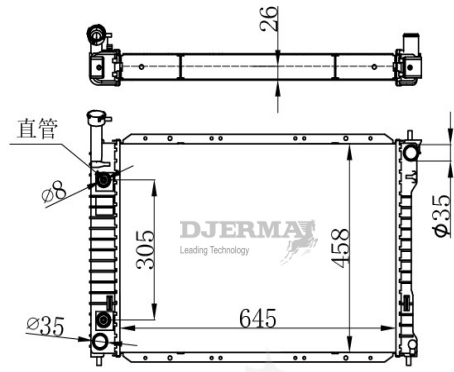

RA-01223A

CORE SIZE :646*448*26   DPI :1924
TANK SIZE : 77/77*471   NISSENS :
CONN SIZE : 35/35   OIL COOLER :305
OEM :