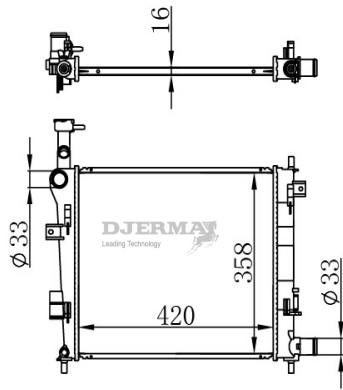

RA-03165

CORE SIZE :420*358*16   DPI :
TANK SIZE : 46.3/46.3*383   NISSENS :66747
CONN SIZE : 33/33.5   OIL COOLER :
OEM :25310-1Y000