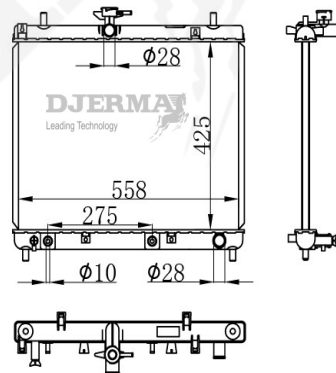

RA-00293A

CORE SIZE :425*558*26   DPI :
TANK SIZE :48/48*583   NISSENS :
CONN SIZE :28/28   OIL COOLER :
OEM :16400B1180