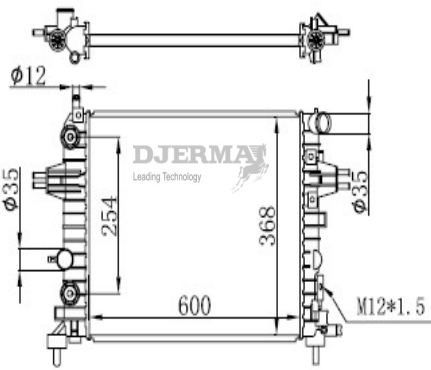

RA-00332A

CORE SIZE :600*368*16   DPI :
TANK SIZE :55/55*374   NISSENS :63027A
CONN SIZE :35/35   OIL COOLER :254
OEM :1300265;13145210