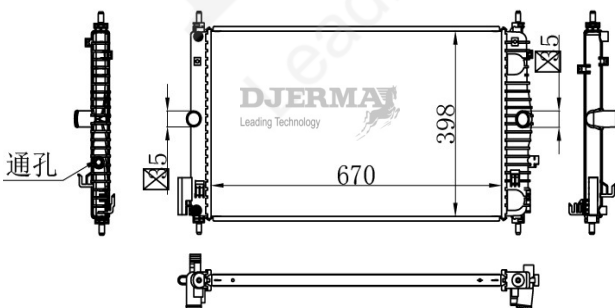

RA-00319

CORE SIZE :670*398*16   DPI :
TANK SIZE :42/42*404   NISSENS :
CONN SIZE :35/35   OIL COOLER :
OEM :

RA-00320A