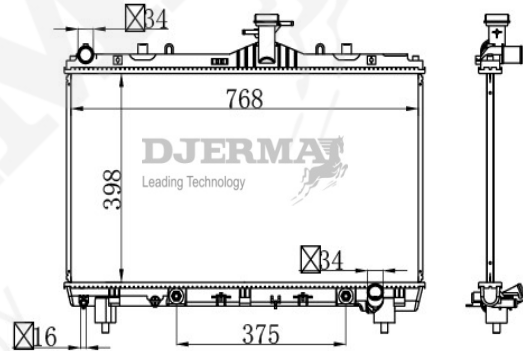

RA-00287A

CORE SIZE :398*768*26   DPI :13344/13345
TANK SIZE :48/48*794   NISSENS :
CONN SIZE :34/34   OIL COOLER :375
OEM :22879423/22762595