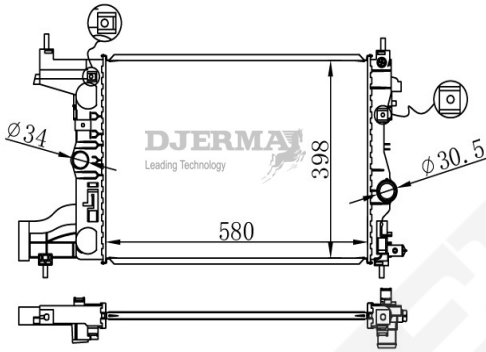

RA-00317

CORE SIZE :580*398*16   DPI :
TANK SIZE :48/48*408   NISSENS :
CONN SIZE :34/34   OIL COOLER :
OEM :