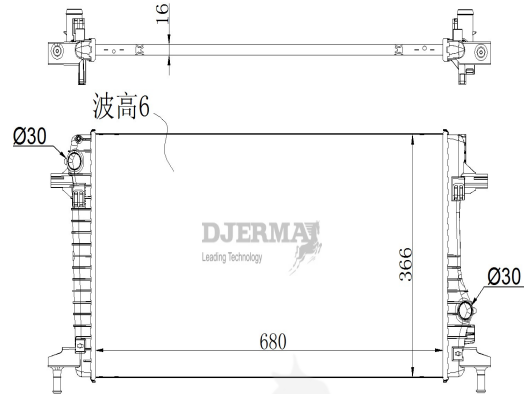

RA-16011

CORE SIZE :680*366*16   DPI :
TANK SIZE: 32/32*371   NISSENS :
CONN SIZE :30/30   OIL COOLER : NONE
OEM : 10382034