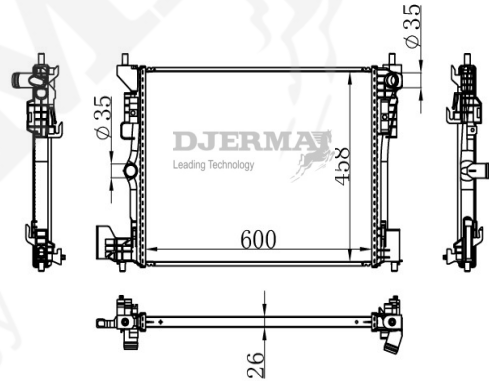

RA-00302

CORE SIZE :600*458*26   DPI :13623
TANK SIZE :41.5/41.5*482.5   NISSENS :
CONN SIZE :35/35   OIL COOLER :
OEM :