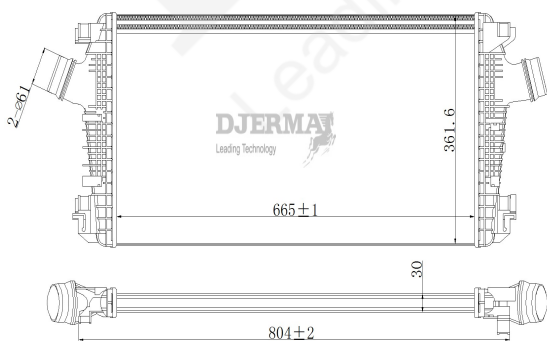

IN-00036

CORE SIZE :665*288.4*32 DPI :
 TANK SIZE: 47.5/47.5*292.5 NISSENS :
 CONN SIZE :56/56 OIL COOLER : NONE
 OEM :23336319

IN-00037

CORE SIZE : 665*361.5*30 DPI :
 TANK SIZE: 44/44*369.5 NISSENS :
 CONN SIZE:61/61 OIL COOLER : NONE
 OEM : 20979494