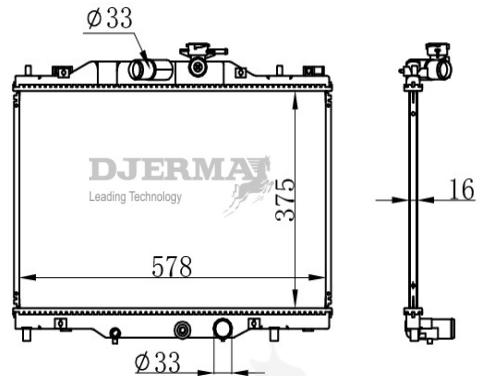

ILLUSTRATION

RA-02XXX

RA-02143A

CORE SIZE :670*348*26 DPI :1559
 TANK SIZE : 46/46*366 NISSENS :62385
 CONN SIZE :35/35 OIL COOLER : 225/160
 OEM :K802-15-200E

RA-02144

CORE SIZE :375*578*16 DPI :13585
 TANK SIZE : 31/31*598.5 NISSENS :
 CONN SIZE :33/33 OIL COOLER :
 OEM :