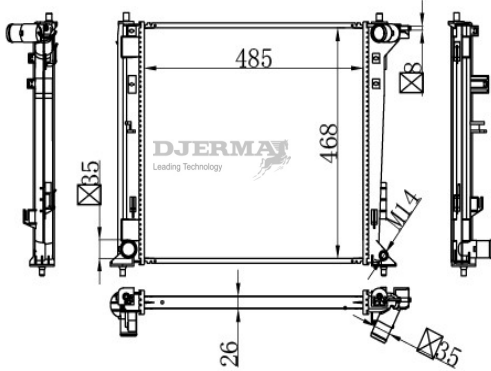

RA-03186

CORE SIZE :485*468*26   DPI :
TANK SIZE : 46.5/46.5*491   NISSENS :
CONN SIZE : 35/35   OIL COOLER :
OEM :25310-D7000