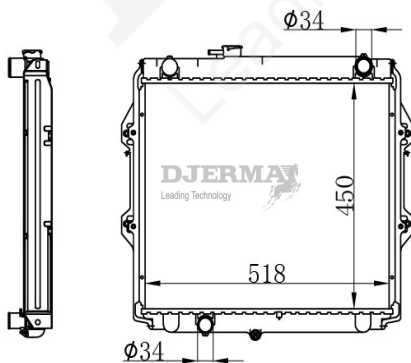

RA-12242

CORE SIZE :450*518*26   DPI :
TANK SIZE :55/55*544   NISSENS :
CONN SIZE : 34/34   OIL COOLER :
OEM : 1640075250/75230