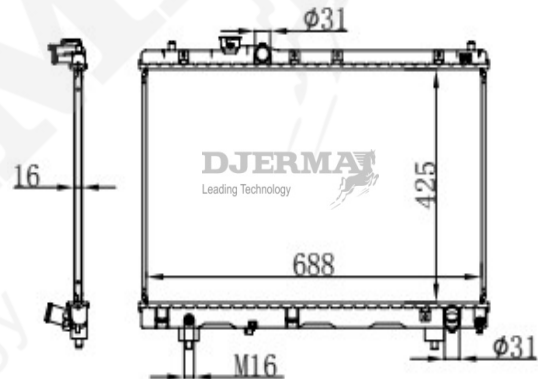

RA-12261

CORE SIZE :425*688*16   DPI :
TANK SIZE :33/40*717   NISSENS :64795A
CONN SIZE :31/31   OIL COOLER :
OEM : 16400-7A270/7A271