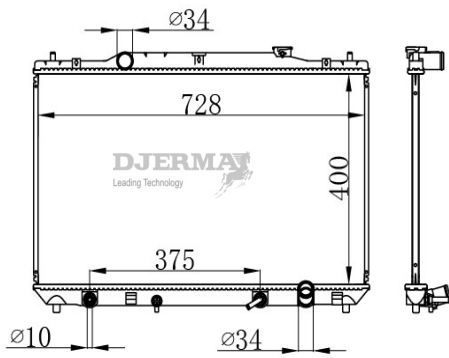

ILLUSTRATION

RA-12XXX

RA-12234A

CORE SIZE :400*728*16 DPI :2623
 TANK SIZE :33/48*755 NISSENS :
 CONN SIZE : 34/34 OIL COOLER : 375
 OEM : 16400-0H050

RA-12235A

CORE SIZE :325*478*32 DPI :109
 TANK SIZE :50/50*506 NISSENS :
 CONN SIZE : 28/28 OIL COOLER : 225
 OEM : 16400-11120