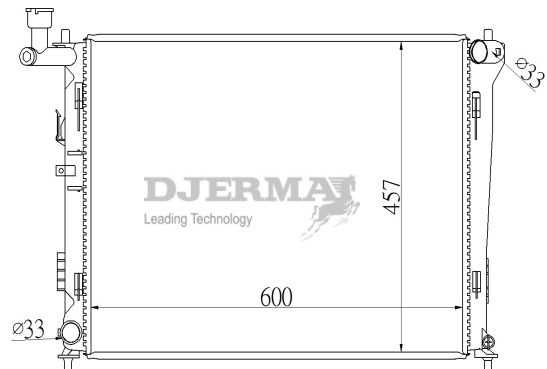

RA-03201(同RA-03003)

CORE SIZE : 600*457*16   DPI :
TANK SIZE : 46.6/46.6*471.4   NISSENS : 67075
CONN SIZE : 33/33.5   OIL COOLER : NONE
OEM : 25310-2H000