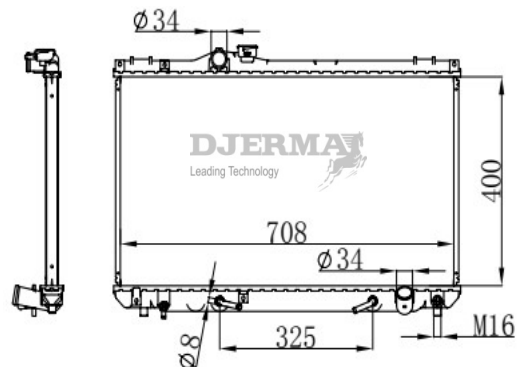

RA-12263A

CORE SIZE :400*708*26   DPI :
TANK SIZE :48/48*735   NISSENS :
CONN SIZE :34/34   OIL COOLER :325
OEM :