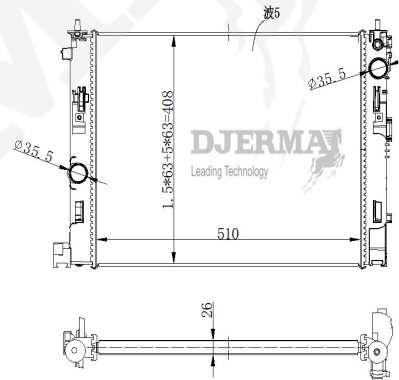

RA-07028-S

CORE SIZE :510*408*26   DPI :
TANK SIZE:42/42*418.5   NISSENS :
CONN SIZE: 35.5/35.5   OIL COOLER :
OEM :