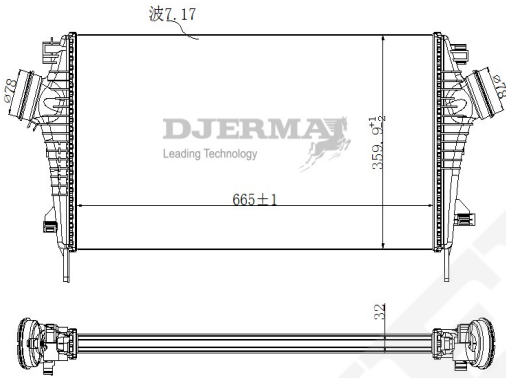

IN-00018

CORE SIZE :665*359.9*32   DPI :
TANK SIZE:47.5/47.5*366.5   NISSENS :
CONN SIZE :78/78   OIL COOLER : NONE
OEM :13241751