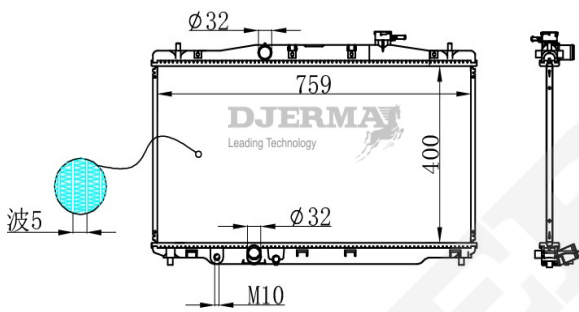

RA-11191-S

CORE SIZE : 400*759*26   DPI :
TANK SIZE : 44/44*771   NISSENS :
CONN SIZE : 32/32   OIL COOLER :
OEM :