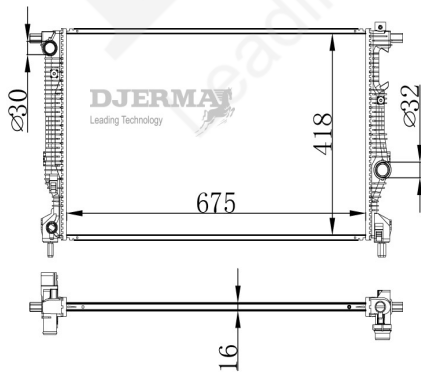

RA-00269

CORE SIZE :675*418*16   DPI : 13323
TANK SIZE : 37/37*435.5   NISSENS :
CONN SIZE : 30/32.5   OIL COOLER :
OEM :