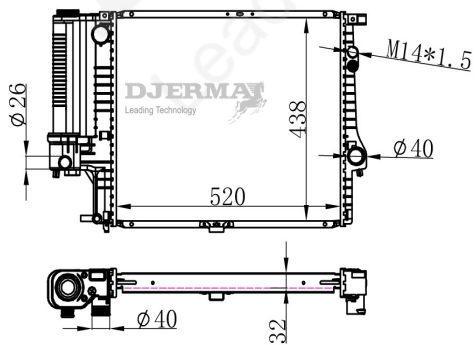

RA-05054

CORE SIZE :520*438*32   DPI :
TANK SIZE : 59.7/59.7*458.5   NISSENS :60607A
CONN SIZE :40/40   OIL COOLER : NONE
OEM :1740 695/698/699