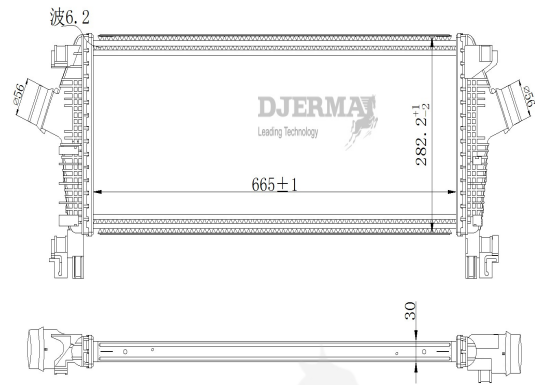

IN-00015

CORE SIZE :665*282.2*30   DPI :
TANK SIZE : 44/44*287   NISSENS :96555
CONN SIZE :56/56   OIL COOLER : NONE
OEM : 13311080