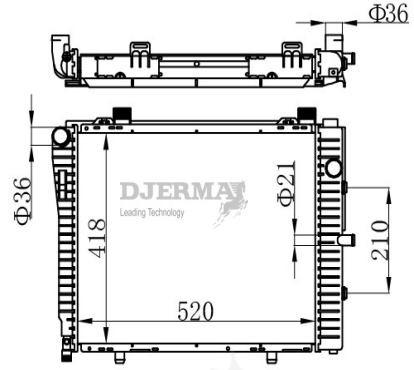

RA-08063A

CORE SIZE : 520*418*32   DPI :
TANK SIZE:56/56*449   NISSENS : 62712A
CONN SIZE :36/36   OIL COOLER : 210
OEM :2025005203/A2025005203