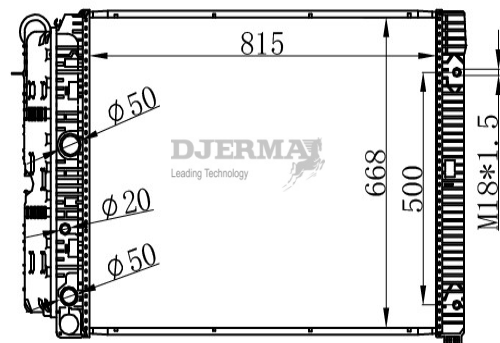

RA-08156A

CORE SIZE :815*668*40   DPI :
TANK SIZE :78/78*700   NISSENS :62648
CONN SIZE :50/50   OIL COOLER : 500
OEM : 9405000303