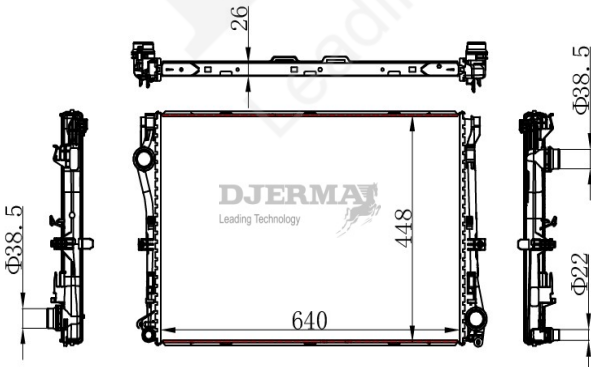

RA-08066

CORE SIZE :640*448*26   DPI :
TANK SIZE:42/42*452   NISSENS :
CONN SIZE :38.5/38.5   OIL COOLER :
OEM : A0995001703