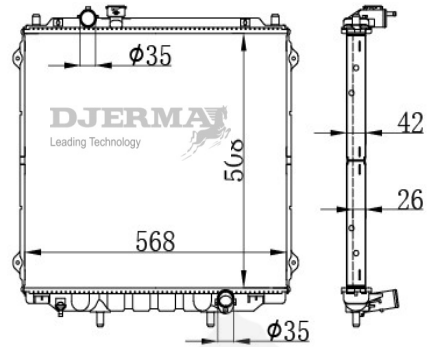

RA-03192

CORE SIZE :508*568*26   DPI :
TANK SIZE : 62/62*570   NISSENS :
CONN SIZE : 35/35   OIL COOLER :
OEM :25310-H1310/H1410