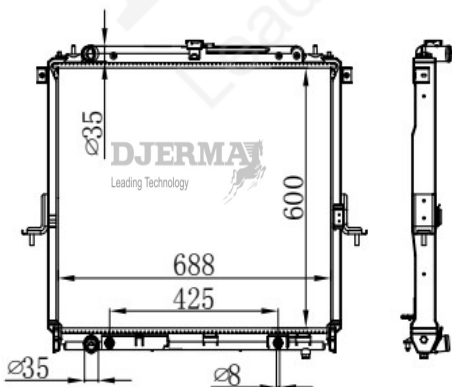

RA-07208A

CORE SIZE : 600*688*32   DPI :
TANK SIZE :47/47*713   NISSENS :
CONN SIZE : 35/35   OIL COOLER :425
OEM :