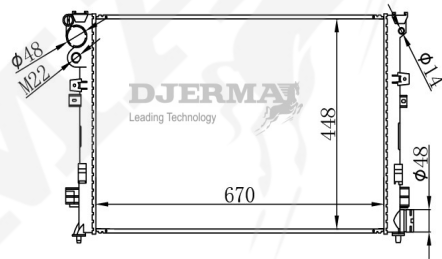

RA-21102

CORE SIZE :670*448*22   DPI :
TANK SIZE: 43/43*471   NISSENS : 61875A/6139
CONN SIZE:48/48   OIL COOLER : NONE
OEM : 1301.P2/P3/W5