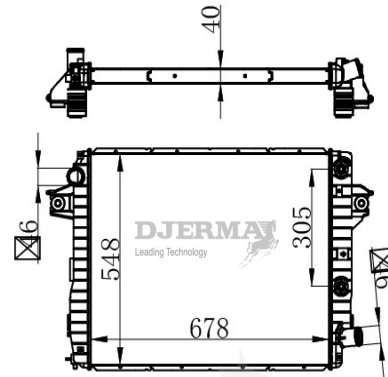

RA-00291A

CORE SIZE :678*548*40   DPI :13490
TANK SIZE :65.5/65.5*470   NISSENS :
CONN SIZE :46/46   OIL COOLER :305
OEM :5201 4720AA