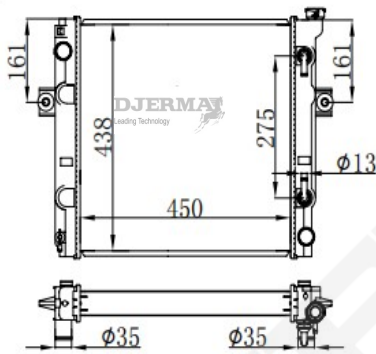

RA-12272A

CORE SIZE :450*438*48   DPI :
TANK SIZE :68/68*465   NISSENS :
CONN SIZE :35/35   OIL COOLER :275
OEM : 16410-U220071