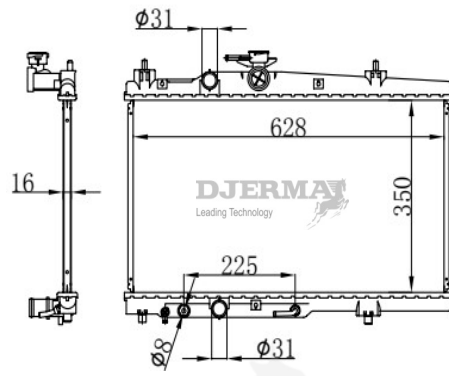

RA-12281A

CORE SIZE : 350*628*16   DPI :
TANK SIZE :34/42*662   NISSENS :
CONN SIZE : 31/31   OIL COOLER :225
OEM :16400-02430