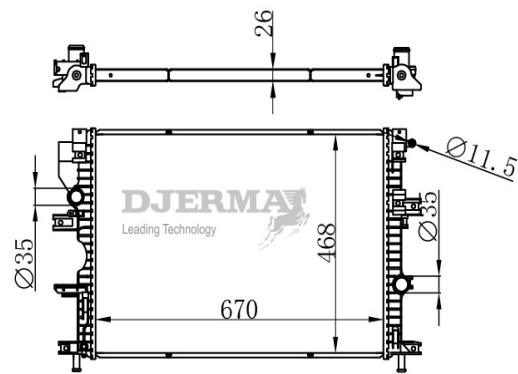

RA-01252

CORE SIZE :670*468*26   DPI :13651
TANK SIZE : 42/42*491   NISSENS :606446
CONN SIZE : 35/35   OIL COOLER :
OEM :