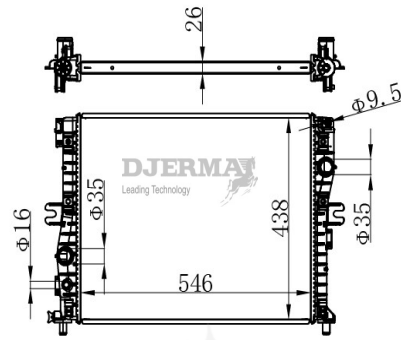

RA-00328

CORE SIZE :546*438*32   DPI :13462/13453-PA
TANK SIZE :54.5/54.5*446   NISSENS :
CONN SIZE :35/35   OIL COOLER :
OEM :20979405/23217826/23155249