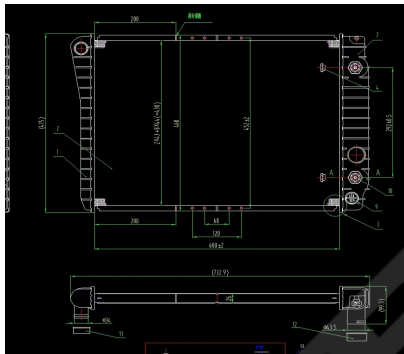

RA-00307A

CORE SIZE :600*438*26   DPI :1052
TANK SIZE :58/58*472   NISSENS :
CONN SIZE :34/35   OIL COOLER :292
OEM :