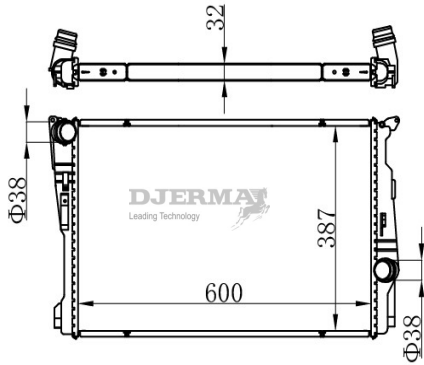

RA-05054

CORE SIZE :520*438*32 DPI :
 TANK SIZE : 59.7/59.7*458.5 NISSENS :60607A
 CONN SIZE :40/40 OIL COOLER : NONE
 OEM :1740 695/698/699

ILLUSTRATION

RA-05XXX

RA-05055

CORE SIZE :600*388*32 DPI :
 TANK SIZE : 50/50*405 NISSENS :60808
 CONN SIZE :38/38 OIL COOLER : NONE
 OEM :17117823567