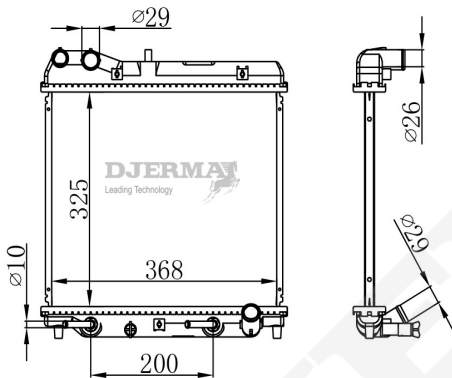

RA-11170A

CORE SIZE : 325*368*26   DPI :
TANK SIZE : 50/50*400   NISSENS : 68111
CONN SIZE :29/29   OIL COOLER : 200
OEM :1901-PWA-901