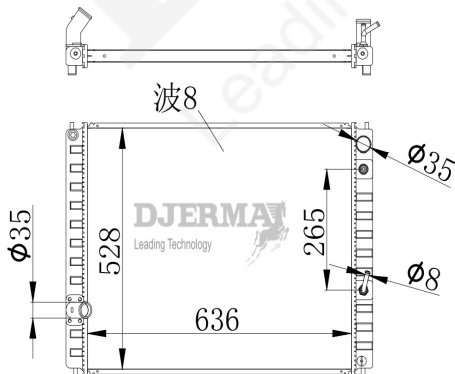

RA-07036A(同RA-07009)

CORE SIZE :636*528*16   DPI :13078-PA16/13079
TANK SIZE:47/47*549.5   NISSENS :
CONN SIZE: 35/35   OIL COOLER :265
OEM :21460-1BH0A/1BF0A/1TS0A