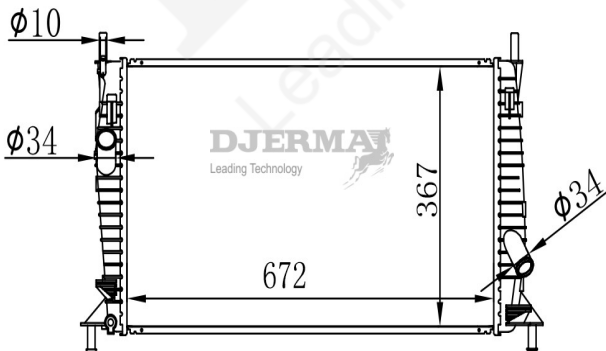

RA-02101

CORE SIZE : 672*367*16   DPI : 2696
TANK SIZE : 37/37*390.2   NISSENS : 69480
CONN SIZE : 34   OIL COOLER : NONE
OEM : 1305492 / 1309414