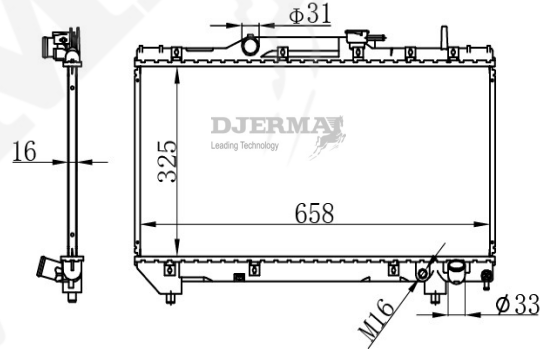

RA-12304-K

CORE SIZE :325*658*16   DPI :
TANK SIZE :33/48*678   NISSENS :
CONN SIZE : 31/33   OIL COOLER :
OEM :