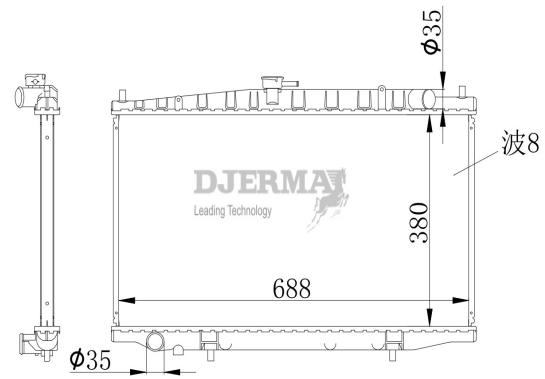

RA-07030

CORE SIZE :380*688*16   DPI :1594-PA32
TANK SIZE:47/47*713   NISSENS :
CONN SIZE: 355/35   OIL COOLER :
OEM :21410-0E200/5E100   21410-1E400/0Z000