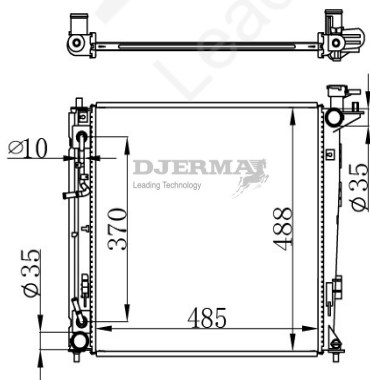

RA-03168A

CORE SIZE :485*488*26   DPI :13324
TANK SIZE : 47/47*490.5   NISSENS :
CONN SIZE : 35/35   OIL COOLER :
OEM :