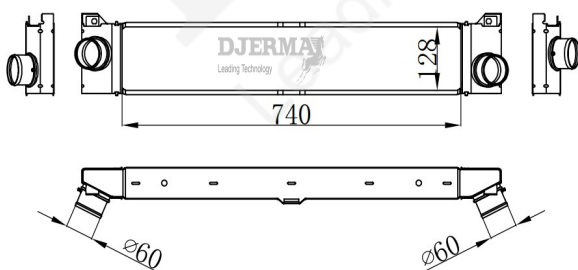

IN-28101

CORE SIZE :740*128*50   DPI :
TANK SIZE: NISSENS : 96623
CONN SIZE:60/60   OIL COOLER : NONE
OEM :0384.K1/1347700080