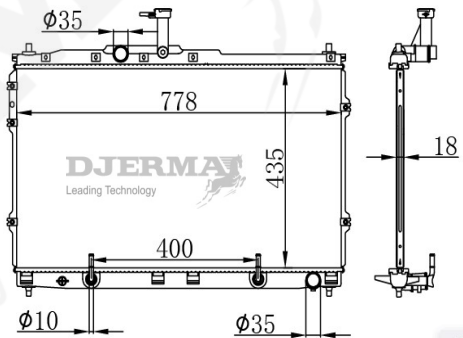

RA-03167A

CORE SIZE :435*778*18   DPI :
TANK SIZE : 46.5/46.5*783.5   NISSENS :67474
CONN SIZE : 35/35   OIL COOLER :
OEM :25310-4H550/4H700