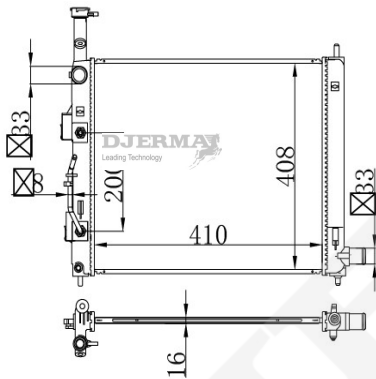

RA-03178A

CORE SIZE :410*408*16   DPI :
TANK SIZE : 46/46*436   NISSENS :
CONN SIZE : 33/33   OIL COOLER : 200
OEM :25310-G6050/G6000