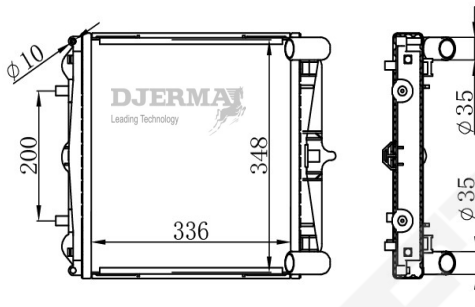

RA-00343

CORE SIZE :336*348*22   DPI :
TANK SIZE :47/47*372.5   NISSENS :63776
CONN SIZE :35/35   OIL COOLER :
OEM :996.106.132.51