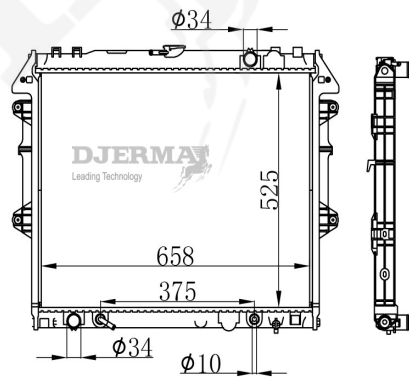

RA-12241A

CORE SIZE :525*658*26   DPI :
TANK SIZE :48/48*678   NISSENS :
CONN SIZE : 34/34   OIL COOLER : 375
OEM : 164000P060;164000P040