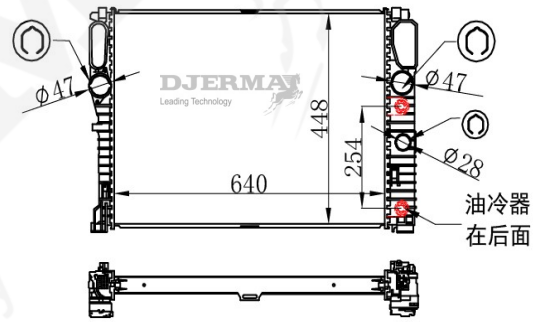

RA-08004A

CORE SIZE : 640*448*32   DPI :
TANK SIZE: 60.5/60.5*470.6   NISSENS : 62796A
CONN SIZE :51/32   OIL COOLER : 254
OEM : 2115000202