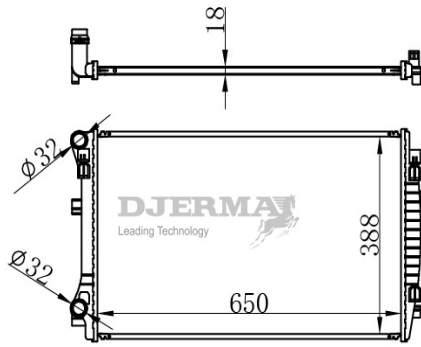

ILLUSTRATION

RA-04XXX

RA-04116(同RA-04017)

CORE SIZE : 650*388*18   DPI : 13517
TANK SIZE : 33/33*415   NISSENS : 65303
CONN SIZE : 32/32   OIL COOLER :
OEM : 5Q021251ER