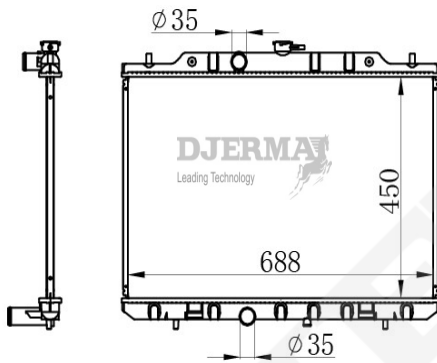

RA-07211

CORE SIZE : 450*688*16   DPI :13047-PA16
TANK SIZE :47/47*713   NISSENS :62924A
CONN SIZE : 35/35   OIL COOLER :300
OEM : 21400-JM00A