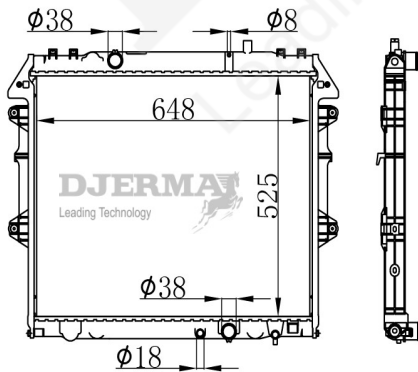

RA-12222

CORE SIZE : 525*648*26   DPI :
TANK SIZE : 48/48*678   NISSENS : 646807
CONN SIZE : 38/38.8   OIL COOLER :
OEM : 16400OL160;16400OL120