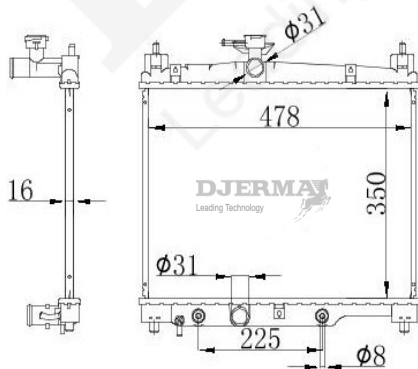

RA-12315A

CORE SIZE :350*478*16   DPI :
TANK SIZE :33/40*506   NISSENS :
CONN SIZE : 31/31   OIL COOLER :225
OEM : 16400-23111/23090