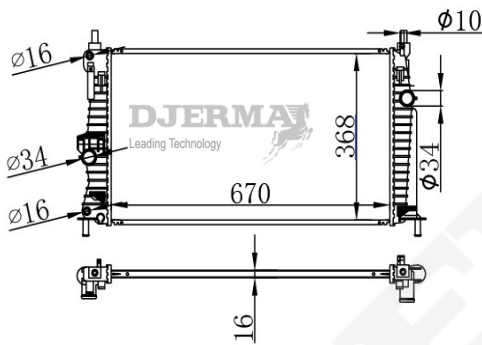

RA-02145

CORE SIZE :670*368*16   DPI :
TANK SIZE : 37/37*389   NISSENS :68522
CONN SIZE :34/34   OIL COOLER :
OEM :Z681-15-20YA