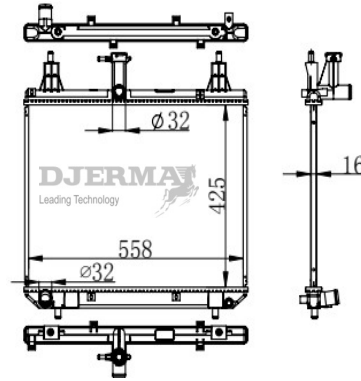

RA-12249

CORE SIZE :425*558*16   DPI :
TANK SIZE :40/40*580   NISSENS :
CONN SIZE : 32/32   OIL COOLER :
OEM : 16400 BZ480