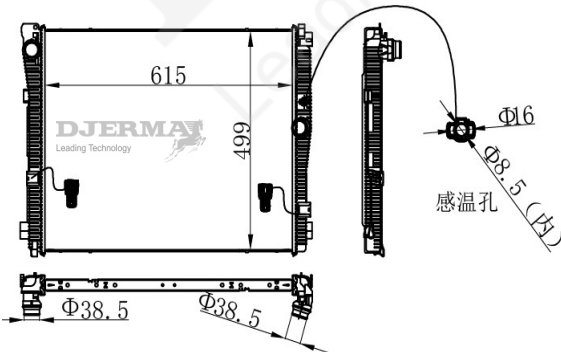

RA-05059-S

CORE SIZE :615*499*32   DPI :
TANK SIZE : 52.5/52.5*510   NISSENS :606247
CONN SIZE :38.5/38.5   OIL COOLER : NONE
OEM :1711866739/748