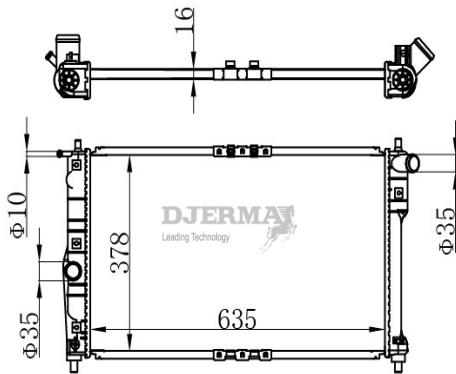

RA-00326

CORE SIZE :635*388*26 DPI :
 TANK SIZE :58/58*417 NISSENS :
 CONN SIZE :35/35 OIL COOLER :
 OEM :96144850/847

ILLUSTRATION

RA-00XXX

RA-00327

CORE SIZE :635*378*16 DPI :
 TANK SIZE :46/46*407 NISSENS :61654
 CONN SIZE :35/35 OIL COOLER :
 OEM :96182261