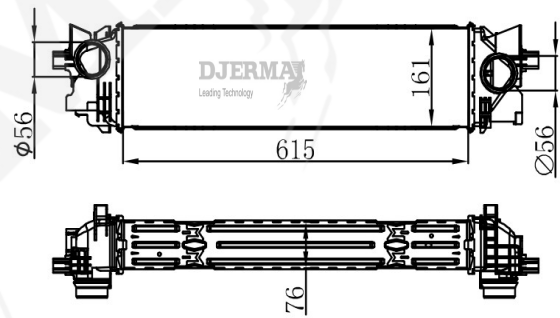

IN-09101

CORE SIZE :615*161*76   DPI :
TANK SIZE: NISSENS :
CONN SIZE:56/56   OIL COOLER : NONE
OEM : 31410892