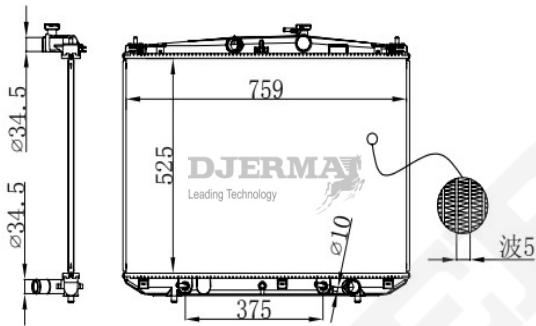

RA-12254-S

CORE SIZE :525*759*16   DPI :13449
TANK SIZE :44/44*771   NISSENS :
CONN SIZE :34.5/34.5   OIL COOLER :
OEM : 16400-DP420