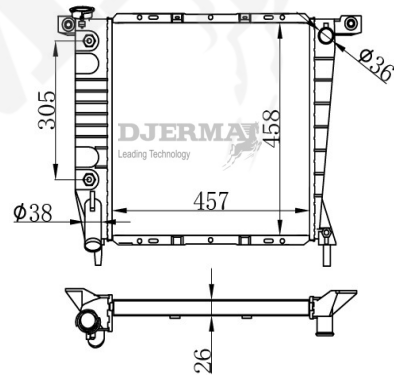

RA-01244A

CORE SIZE :457*458*26   DPI :1735
TANK SIZE : 46/76*470   NISSENS :62096
CONN SIZE : 38/36   OIL COOLER :305
OEM :E77H8005BA