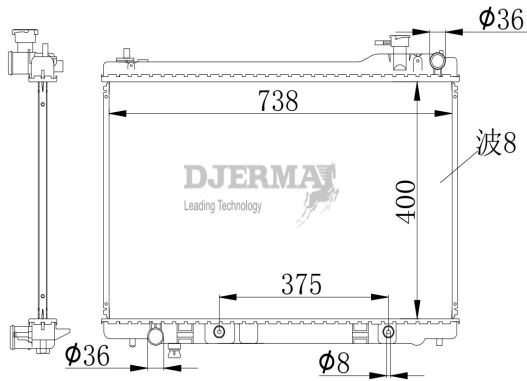

RA-07038A

CORE SIZE :400*738*16   DPI :2588-PA16
TANK SIZE:47/47*757   NISSENS :
CONN SIZE: 36/36   OIL COOLER :375
OEM :21460-AM900