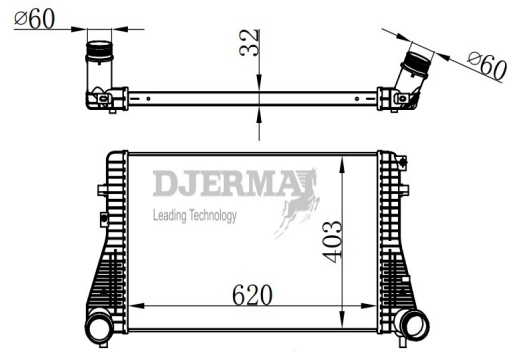

IN-04101

CORE SIZE : 620*403*32   DPI :
TANK SIZE: 49/49X416   NISSENS : 96575
CONN SIZE:60/60   OIL COOLER : NONE
OEM :3C0145805AK