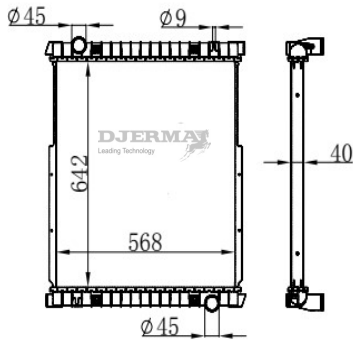

ILLUSTRATION

RA-32XXX

RA-32107