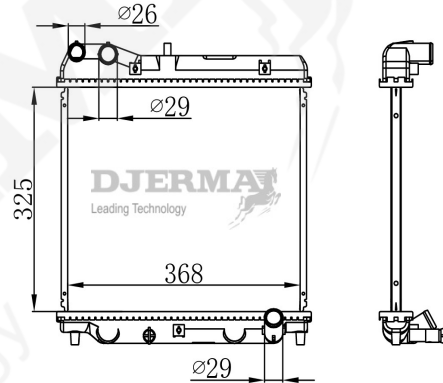

RA-11170

CORE SIZE :325*368*26   DPI :
TANK SIZE : 50/50*400   NISSENS : 68110
CONN SIZE : 29/29   OIL COOLER :
OEM :1901-PWA-G01