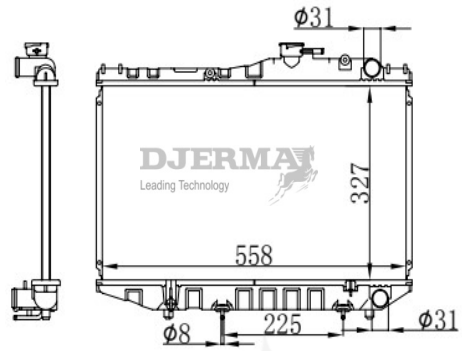

RA-12250A

CORE SIZE :327*558*16   DPI :747-PA16
TANK SIZE :40/50*586   NISSENS :
CONN SIZE : 31/31   OIL COOLER :225
OEM : 16400-15231