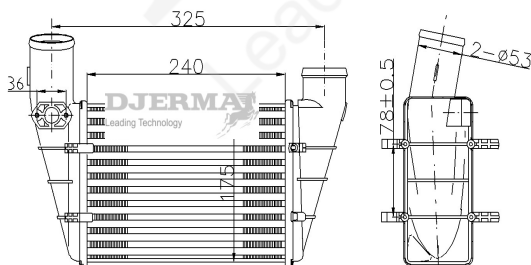

KGJa-001

CORE SIZE : 240*175*62   DPI :
TANK SIZE: 80/80*179   NISSENS :
CONN SIZE : 53/53   OIL COOLER : NONE
OEM :