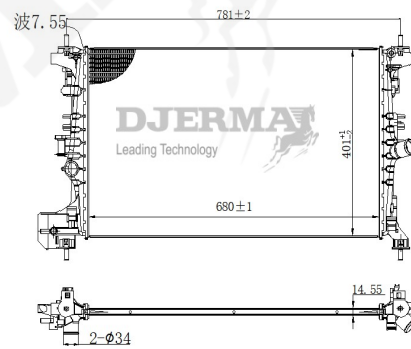

RA-00047

CORE SIZE : 680*401*14.55   DPI :
TANK SIZE :31/31*407   NISSENS :
CONN SIZE :34/34   OIL COOLER : NONE
OEM : 39032886