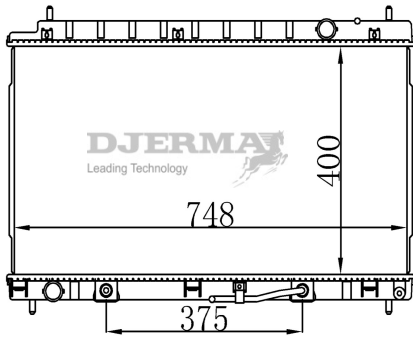

ILLUSTRATION

RA-27XXX

RA-27001A

CORE SIZE : 400*748*26   DPI :
TANK SIZE : 46.6/52*776   NISSENS :
CONN SIZE : 33.5/33   OIL COOLER : 375
OEM : 21460SU100C2