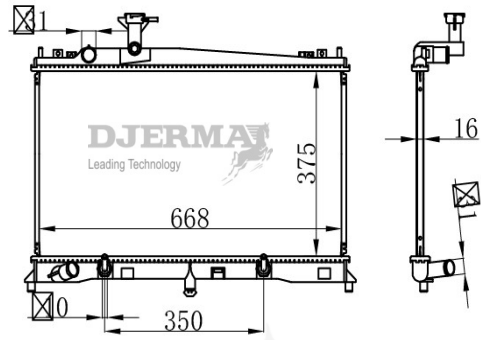

RA-02154A

CORE SIZE :375*668*16   DPI :
TANK SIZE :33/40*700   NISSENS :62463A
CONN SIZE :31/31   OIL COOLER : 350
OEM :LF2115200A/B