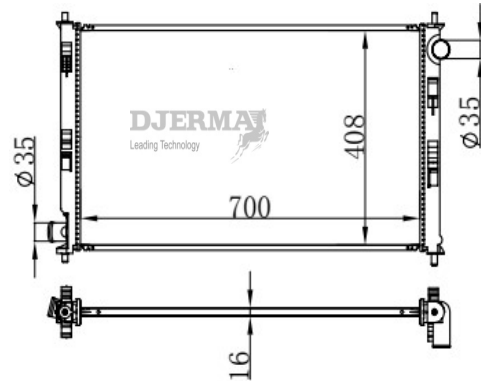

RA-10221

CORE SIZE :700*408*16   DPI : 13443
TANK SIZE :35/35*431   NISSENS :
CONN SIZE :35/35   OIL COOLER :
OEM :