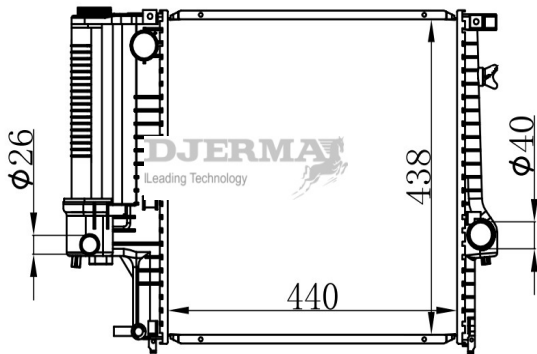

ILLUSTRATION

RA-05XXX

RA-05101

CORE SIZE : 440*438*32   DPI : 1295
TANK SIZE : 61/61*457   NISSENS : 60623A
CONN SIZE : 40   OIL COOLER : NONE
OEM : 1728905 / 17111728907