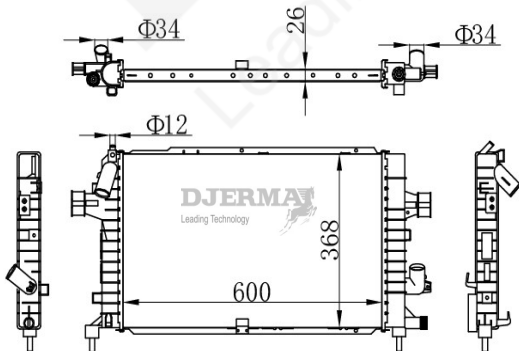

RA-00335

CORE SIZE :600*368*26   DPI :
TANK SIZE :55/55*374   NISSENS :63029A
CONN SIZE :34/34   OIL COOLER :
OEM :1300269