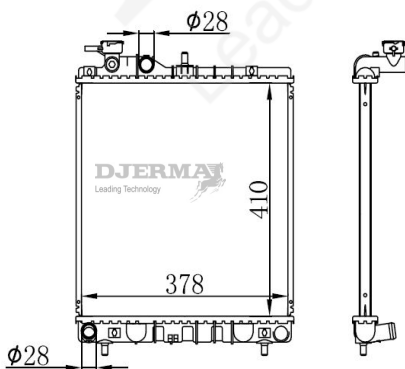

RA-03160

CORE SIZE :410*378*16   DPI :
TANK SIZE : 44/44*407   NISSENS :
CONN SIZE : 28/28   OIL COOLER :
OEM :25310-05500