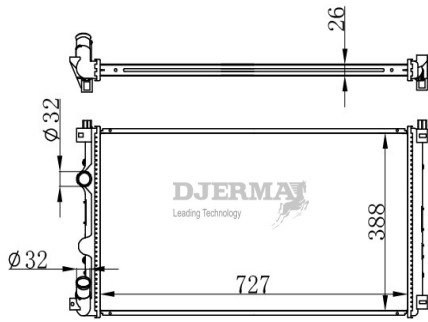

ILLUSTRATION

RA-00XXX

RA-00347

CORE SIZE :727*388*26   DPI :
TANK SIZE :42/42*416   NISSENS :63824A
CONN SIZE :32/32   OIL COOLER :
OEM :4414972