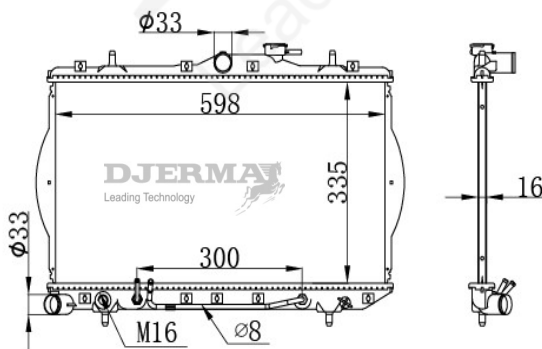

RA-03184A

CORE SIZE :335*598*16   DPI :2700
TANK SIZE : 36/44*624   NISSENS :
CONN SIZE : 33/33   OIL COOLER : 300
OEM :25310-22005/22070