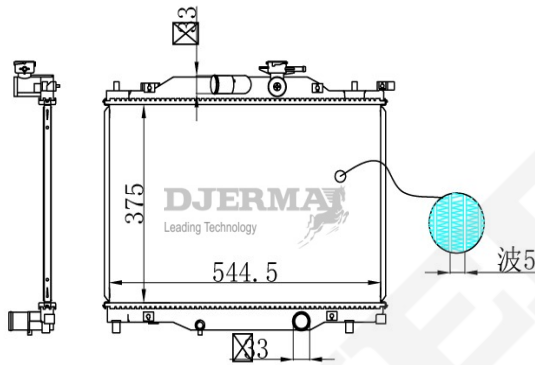

RA-02149-S

CORE SIZE :375*544.5*16   DPI :
TANK SIZE :31/31*560   NISSENS :
CONN SIZE :33/33   OIL COOLER :
OEM :P53W-15-200