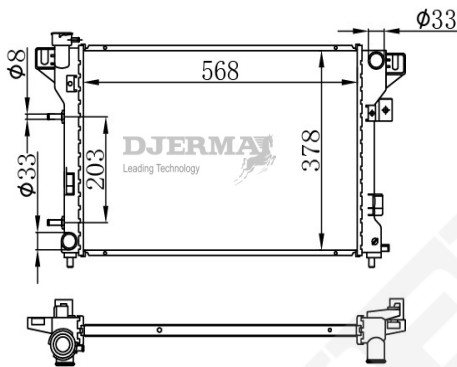

RA-00286A

CORE SIZE :568*378*32   DPI :1109
TANK SIZE :54.5/54.5*394.5   NISSENS : 69002
CONN SIZE :33/33   OIL COOLER :203
OEM :4401974