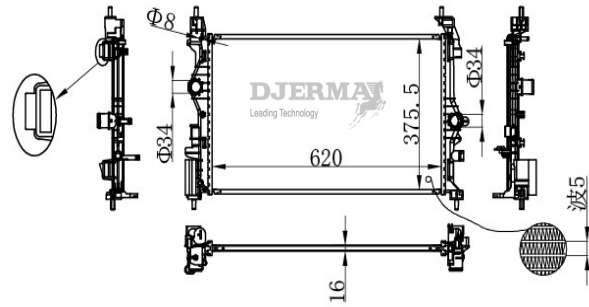

ILLUSTRATION

RA-00XXX

RA-00341

CORE SIZE :600*348*26 DPI :
 TANK SIZE :41/41*389 NISSENS :63094
 CONN SIZE :34/34 OIL COOLER :
 OEM :1300259

RA-00342-S

CORE SIZE :620*375.5*16 DPI :
 TANK SIZE :31.5/31.5*387 NISSENS :630786
 CONN SIZE :34/34 OIL COOLER :
 OEM :1300361/13440199