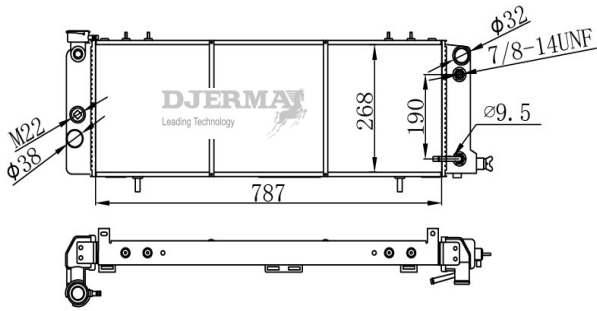

RA-00270A

CORE SIZE :450*418*16 DPI : 13342
 TANK SIZE : 48/48*447 NISSENS :
 CONN SIZE : 30/30.5 OIL COOLER :254
 OEM :95942346

ILLUSTRATION

RA-00XXX

RA-00271A

CORE SIZE :787*268*32 DPI : 2340
 TANK SIZE : 70/70*285.5 NISSENS : 61001
 CONN SIZE :38/32 OIL COOLER :190
 OEM :52028537