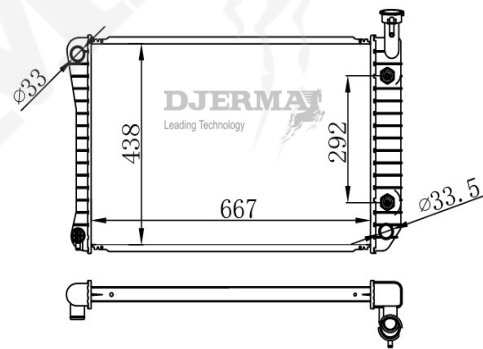

RA-00308A

CORE SIZE :667*438*26   DPI :1340-PA32
TANK SIZE :58/58*472   NISSENS :
CONN SIZE :33/33.5   OIL COOLER :292
OEM :52458474