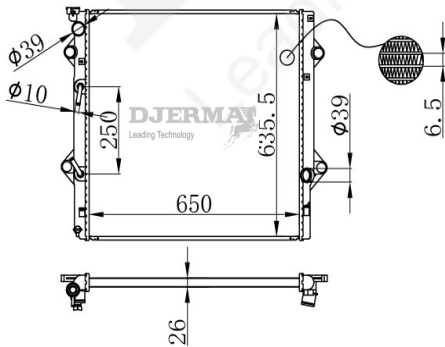

RA-12232A

CORE SIZE :650*635.5*26   DPI :13210
TANK SIZE : 48/48*658   NISSENS :646818
CONN SIZE : 39   OIL COOLER : 250
OEM : 16400-38250