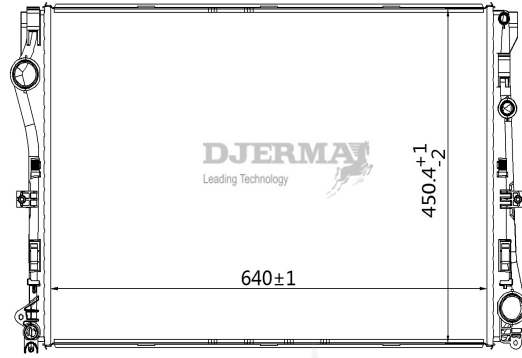

RA-08002

CORE SIZE :640*450*26   DPI : 13507
TANK SIZE :42/42*452.5   NISSENS :
CONN SIZE :38.5/38.5   OIL COOLER : NONE
OEM :A0995002203