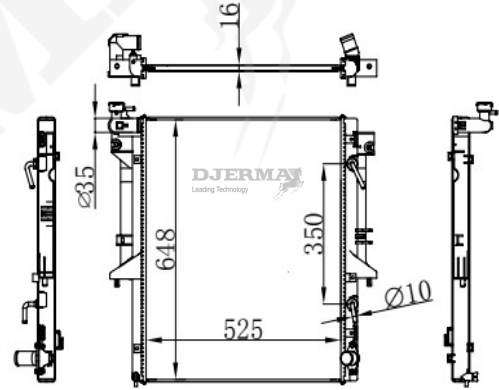

RA-10219A

CORE SIZE :525*648*16   DPI :
TANK SIZE :47/47*666   NISSENS :
CONN SIZE :35/35   OIL COOLER :350
OEM : MN135120