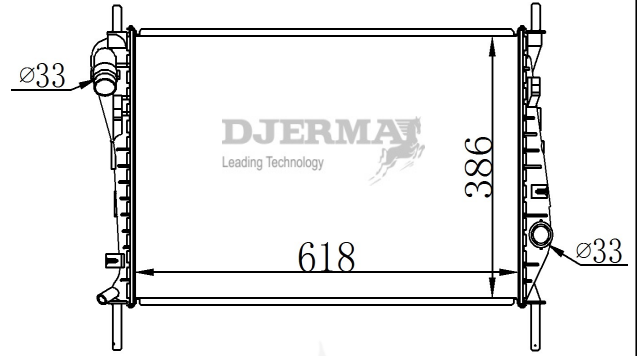

RA-01002

CORE SIZE : 618*386*16   DPI :
TANK SIZE : 48.5/48.5*404.5   NISSENS :
CONN SIZE : 32.5   OIL COOLER : NONE
OEM : 4H7180025 BA