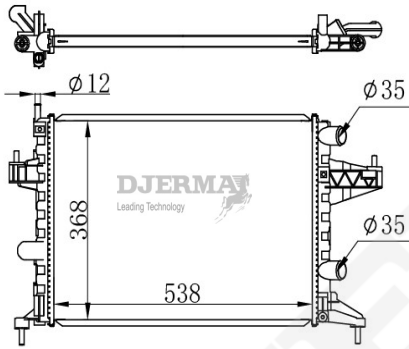

RA-00337

CORE SIZE :538*368*26   DPI :
TANK SIZE :42/42*390   NISSENS :63007
CONN SIZE :34/34   OIL COOLER :
OEM :1300236