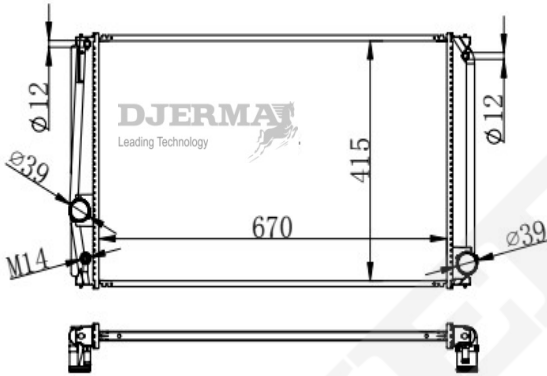

ILLUSTRATION

RA-12XXX

RA-12275

CORE SIZE :425*708*26 DPI :
 TANK SIZE :48/48*732.5 NISSENS :
 CONN SIZE :38/38 OIL COOLER :375
 OEM : 16400-0V250

RA-12276

CORE SIZE :670*415*16 DPI :13584
 TANK SIZE :39.5/39.5*438 NISSENS :
 CONN SIZE :39/39 OIL COOLER :
 OEM :