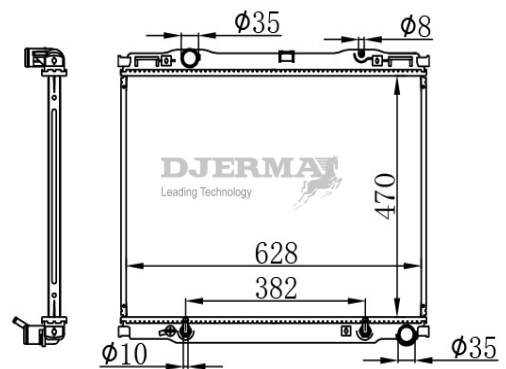

RA-03179A

CORE SIZE :470*628*26   DPI :
TANK SIZE : 49.5/49.5*648.5 NISSENS :
CONN SIZE : 35/35   OIL COOLER : 382
OEM :25310-3E300