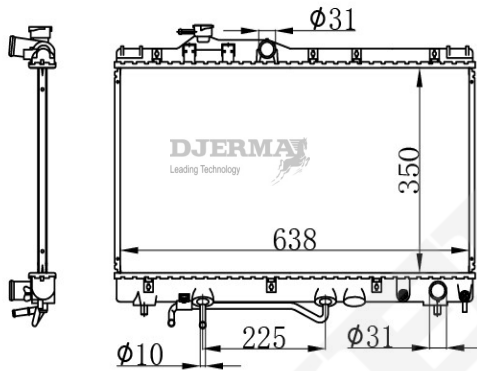

RA-12236A

CORE SIZE :350*638*26   DPI :1575
TANK SIZE :50/50*666   NISSENS :
CONN SIZE : 31/31   OIL COOLER : 225
OEM : 16400-7A070