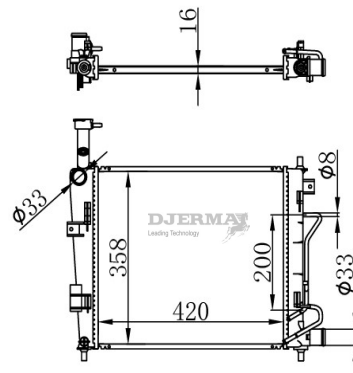

RA-03165A

CORE SIZE :420*358*16   DPI :
TANK SIZE : 46.3/46.3*383   NISSENS :66746
CONN SIZE : 33/33.5   OIL COOLER :200
OEM :25310-1Y050