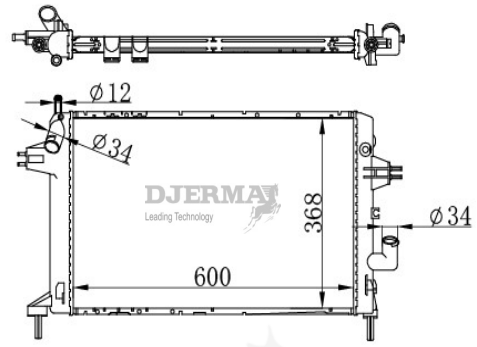

RA-00336

CORE SIZE :600*368*26/32   DPI :
TANK SIZE :55/55*395   NISSENS :63021A
CONN SIZE :34/34   OIL COOLER :
OEM :1300209/9129517