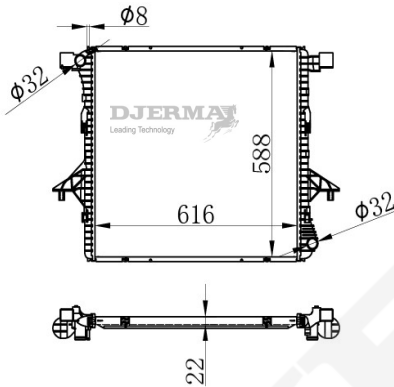

RA-04112

CORE SIZE : 616*588*22   DPI :
TANK SIZE : 38.5/38.5*595   NISSENS :65298
CONN SIZE : 32/32   OIL COOLER :
OEM : 2H0121253A