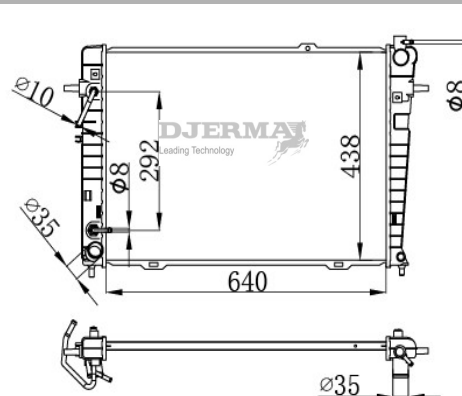

RA-03175A

CORE SIZE :640*438*18   DPI :
TANK SIZE : 46.5/46.5*465   NISSENS :
CONN SIZE : 35/35   OIL COOLER : 292
OEM :25310-2E700/2E500