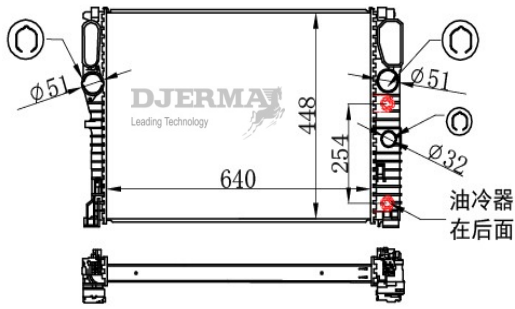

RA-08157A

CORE SIZE : 640*448*32   DPI :
TANK SIZE : 60.5/60.5*470.6   NISSENS :
CONN SIZE : 51/51   OIL COOLER : 254
OEM :