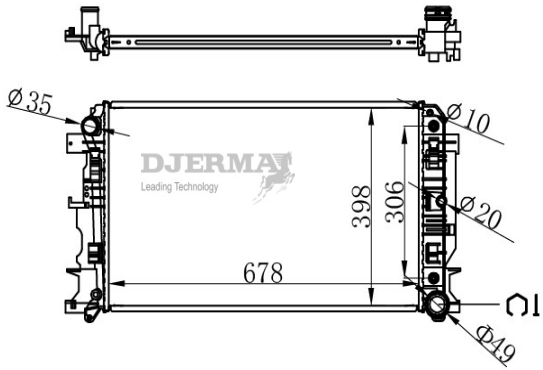

RA-08152A

CORE SIZE : 678*398*26   DPI :
TANK SIZE :49/49*415   NISSENS :
CONN SIZE :35/49   OIL COOLER : 306
OEM :