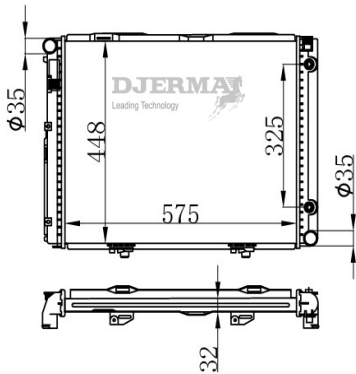

RA-08127A

CORE SIZE :575*448*32   DPI : 442
TANK SIZE : 56.5/56.5*474.5 NISSENS :62722A
CONN SIZE :35/35   OIL COOLER :325
OEM : 201 500 21 03