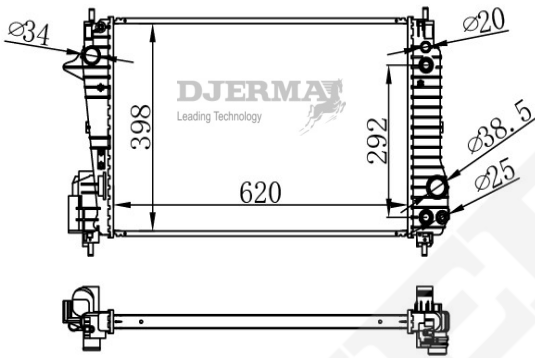

RA-00297A

CORE SIZE :620*398*26   DPI :13248
TANK SIZE :42/42*420   NISSENS :
CONN SIZE :34/34   OIL COOLER :292
OEM :95316049