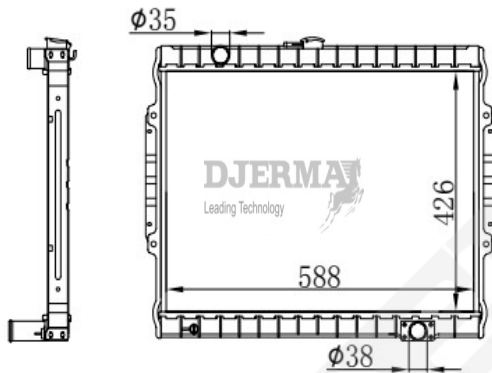

RA-10230

CORE SIZE :426*588*26   DPI :
TANK SIZE :51/51*613   NISSENS :
CONN SIZE :35/35   OIL COOLER :
OEM :