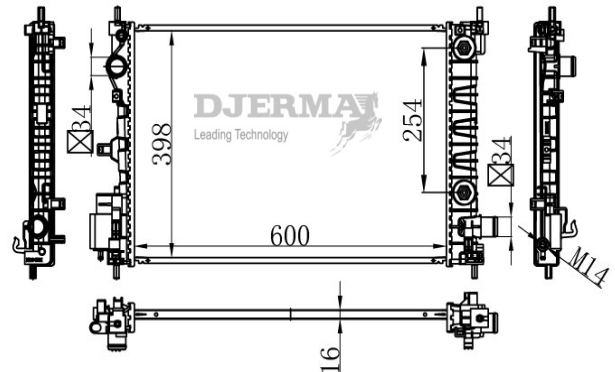

RA-00295A

CORE SIZE :600*398*16   DPI :
TANK SIZE :48/48*427   NISSENS :
CONN SIZE :34/34   OIL COOLER :254
OEM :