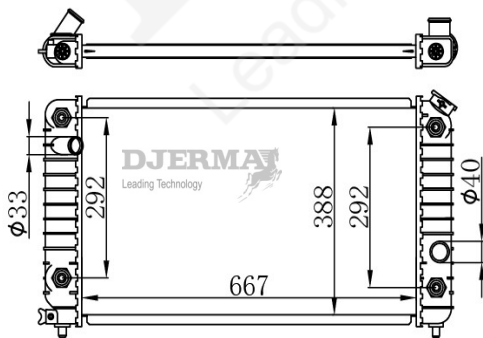

RA-00309A

CORE SIZE :667*388*26   DPI :1533-PA26
TANK SIZE :58/58*472   NISSENS :
CONN SIZE :33/33.5   OIL COOLER :292
OEM :52458474