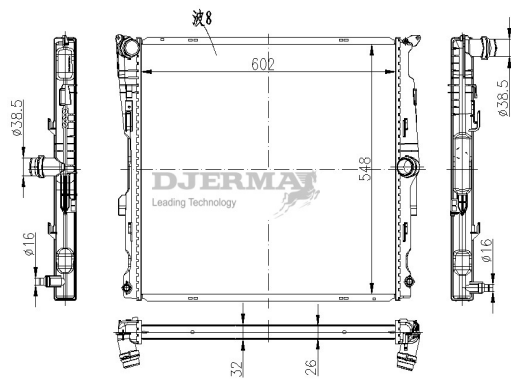

RA-05036

CORE SIZE :602*548*26   DPI : 13371
TANK SIZE : 50/50*574   NISSENS :
CONN SIZE :38.5/38.5   OIL COOLER : NONE
OEM :17117593842