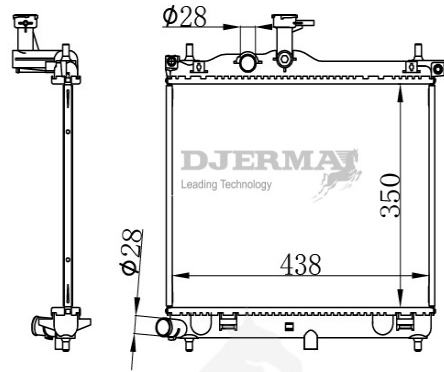

RA-03162

CORE SIZE :350*438*26   DPI :
TANK SIZE : 46/46*451   NISSENS :
CONN SIZE : 28/28   OIL COOLER :
OEM :25310-0X000/0X200