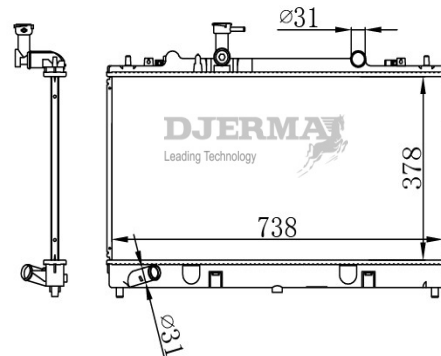

RA-02152

CORE SIZE :378*738*16   DPI :
TANK SIZE :48/48*757   NISSENS :62466A
CONN SIZE :31/31   OIL COOLER :
OEM :RF5C-15-200