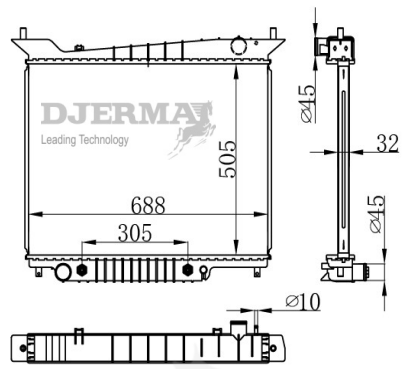

RA-01242A

CORE SIZE :505*688*32   DPI :2609
TANK SIZE : 77/77*695   NISSENS :
CONN SIZE :45/45   OIL COOLER :305
OEM :2L1Z8005DG