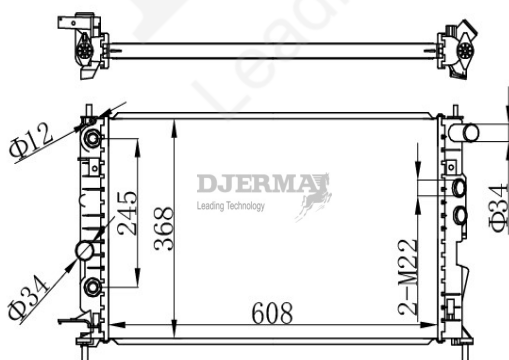

RA-00339A

CORE SIZE :608*368*26   DPI :
TANK SIZE :55/55*374   NISSENS :630771
CONN SIZE :34/34   OIL COOLER :245
OEM :1300160/52464524