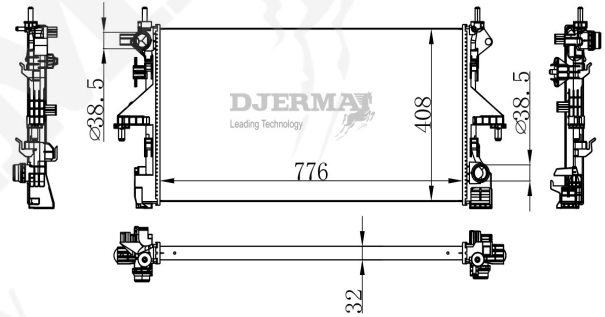

RA-00268

CORE SIZE :780*408*32   DPI : 13448
TANK SIZE :48/48*426.5   NISSENS :
CONN SIZE : 38.5/38.5   OIL COOLER :
OEM :