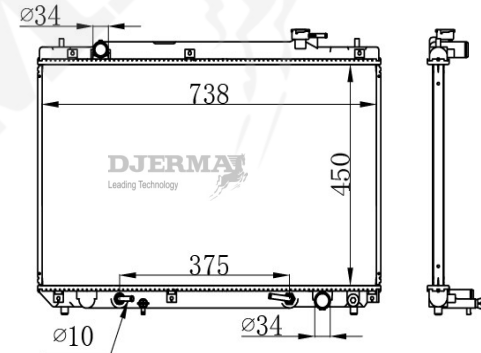

RA-12237A

CORE SIZE :450*738*26   DPI :2454-PA26
TANK SIZE :48/48*756   NISSENS :
CONN SIZE : 34/34   OIL COOLER : 375
OEM : 16400-28260