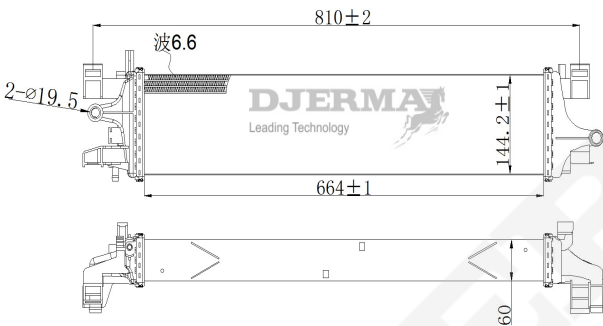

ILLUSTRATION

IN-XXXXX

IN-04022

CORE SIZE : 5623*408.2*32 DPI :
 TANK SIZE: 48/48*412 NISSENS :
 CONN SIZE: 61/61 OIL COOLER : NONE
 OEM : 3AA 145 805 C

IN-01014

CORE SIZE : 664*144.2*60 DPI :
 TANK SIZE: 75.5/75.5*162 NISSENS :
 CONN SIZE: 19.5/19.5 OIL COOLER : NONE
 OEM : FIF18D048AB