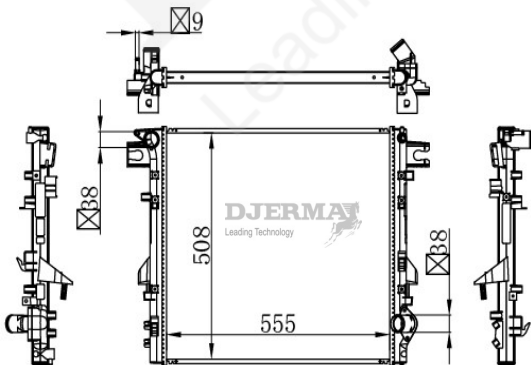

RA-00303

CORE SIZE :555*508*26   DPI :
TANK SIZE :42.5/42.5*534.5   NISSENS :
CONN SIZE :38/38   OIL COOLER :
OEM :55056634AB