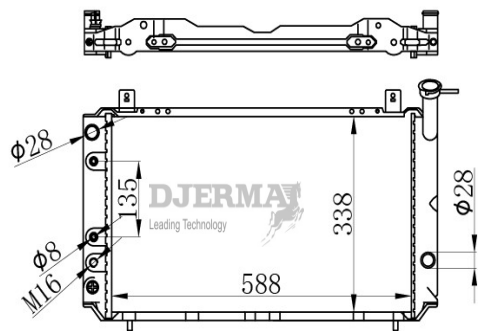

RA-07183A

CORE SIZE : 588*338*26   DPI :858-PA16
TANK SIZE :52/52*364   NISSENS :62427
CONN SIZE : 36/36   OIL COOLER :135
OEM : 21460-53A05/53A10