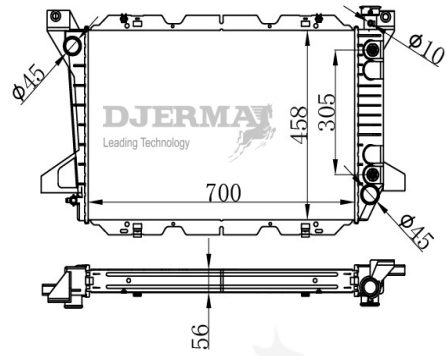

RA-01248A

CORE SIZE :700*458*56   DPI :1454-PA56
TANK SIZE : 76/76*470   NISSENS :
CONN SIZE : 45/45   OIL COOLER :305
OEM :F0TH8005CA