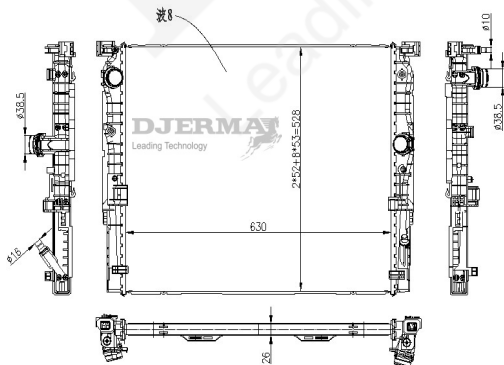

RA-05034

CORE SIZE :630*528*26   DPI :
TANK SIZE : 42/42*538   NISSENS :
CONN SIZE :38.5/38.5   OIL COOLER : NONE
OEM :17118686026

RA-05035