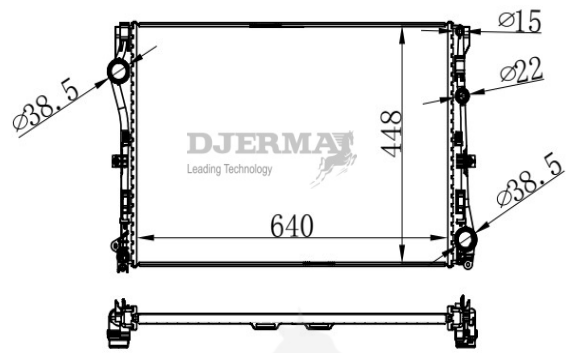

RA-08142

CORE SIZE : 640*448*26   DPI : 13507
TANK SIZE :42/42*452.5   NISSENS :
CONN SIZE : 38.5/38.5   OIL COOLER :
OEM :0995002103