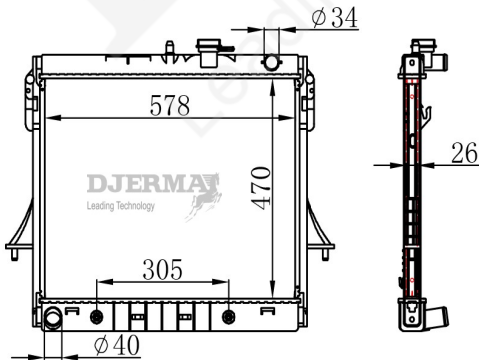

RA-00345A

CORE SIZE :470*578*26 DPI :2855
 TANK SIZE :60/60*600 NISSENS :
 CONN SIZE :34/40 OIL COOLER :305
 OEM :

RA-00346A

CORE SIZE :600*368*32 DPI :768
 TANK SIZE :58/58*395 NISSENS :
 CONN SIZE :34/34 OIL COOLER :292
 OEM :52451180/1179