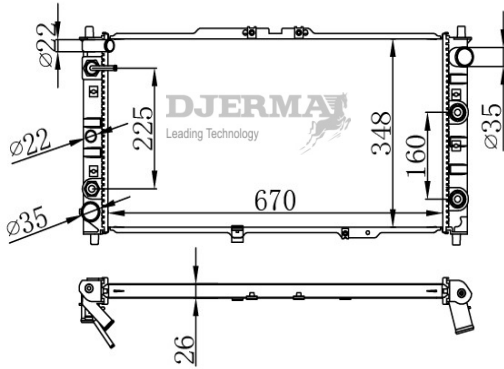

ILLUSTRATION

RA-02XXX

RA-02143A

CORE SIZE :670*348*26 DPI :1559
 TANK SIZE : 46/46*366 NISSENS :62385
 CONN SIZE :35/35 OIL COOLER : 225/160
 OEM :K802-15-200E

RA-02144

CORE SIZE :375*578*16 DPI :13585
 TANK SIZE : 31/31*598.5 NISSENS :
 CONN SIZE :33/33 OIL COOLER :
 OEM :