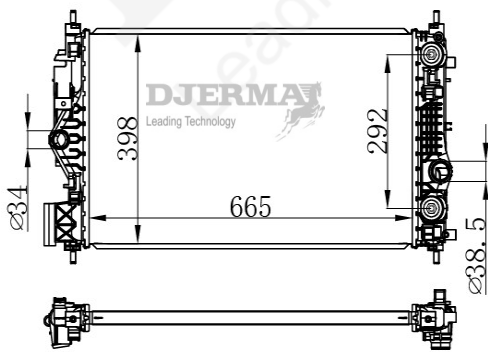

RA-00299A

CORE SIZE :665*398*26   DPI :
TANK SIZE :48/48*408   NISSENS : 630762
CONN SIZE :34/34   OIL COOLER :292
OEM :1300338/13393984