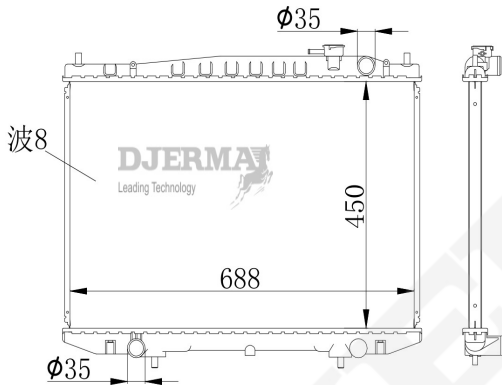

RA-07032

CORE SIZE :450*688*16   DPI :
TANK SIZE:47/47*713   NISSENS :
CONN SIZE: 35/35   OIL COOLER :
OEM :21410-P2700/3S210/3S100