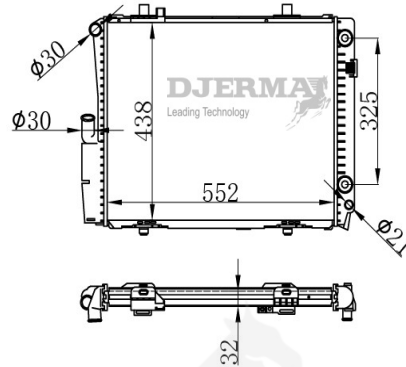

RA-08128A

CORE SIZE :552*438*32   DPI : 470
TANK SIZE : 56.5/56.5*460.8 NISSENS :62582A
CONN SIZE :30/30   OIL COOLER :325
OEM : 201.500.6403

RA-08129A

DPI : 1311