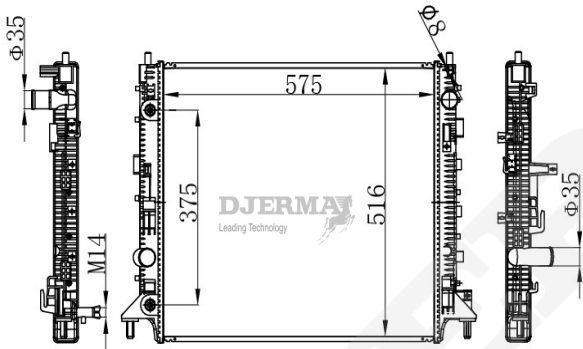

RA-00329A-S

CORE SIZE :575*516*32   DPI :13598
TANK SIZE :52.5/52.5*540   NISSENS :
CONN SIZE :35/35   OIL COOLER :375
OEM :