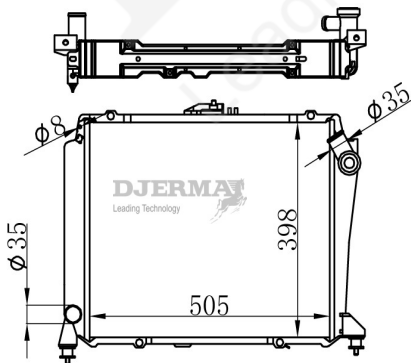

RA-12301

CORE SIZE :505*398*48   DPI :
TANK SIZE :69/69*416   NISSENS :
CONN SIZE :35/35   OIL COOLER :
OEM :16400-5B740