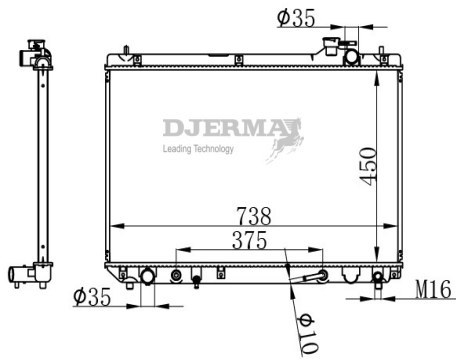

RA-12242

CORE SIZE :450*518*26 DPI :
 TANK SIZE :55/55*544 NISSENS :
 CONN SIZE : 34/34 OIL COOLER :
 OEM : 1640075250/75230

ILLUSTRATION

RA-12XXX

RA-12245A

CORE SIZE :450*728*PA26 DPI :2377
 TANK SIZE :48/48*755 NISSENS :
 CONN SIZE : 35/35 OIL COOLER :375
 OEM :