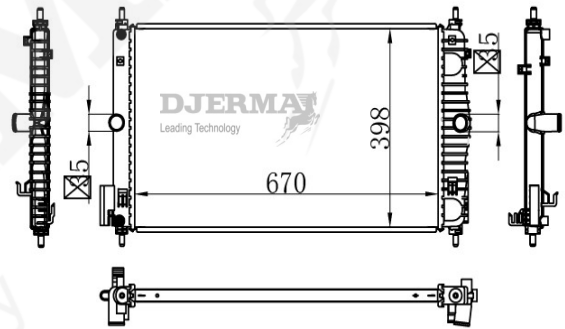

RA-00318

CORE SIZE :670*398*16   DPI :
TANK SIZE :42/42*404   NISSENS :
CONN SIZE :35/35   OIL COOLER :
OEM :