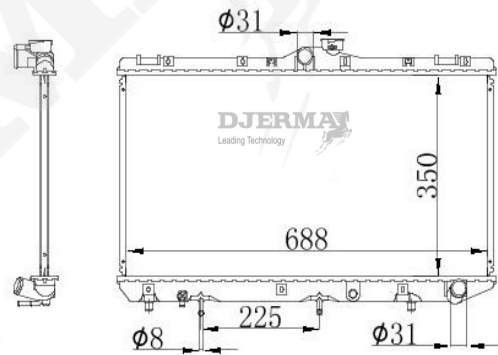

RA-12308A

CORE SIZE :350*688*16   DPI :
TANK SIZE :48/48*717   NISSENS :
CONN SIZE : 31/31   OIL COOLER :225
OEM : 16400-6A080/64640