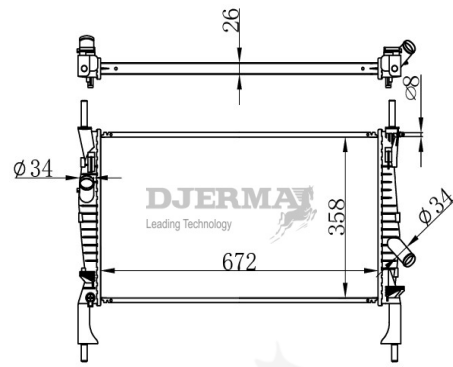

RA-01236

CORE SIZE :672*358*26   DPI :
TANK SIZE : 44/44*388   NISSENS : 69225
CONN SIZE : 34/34   OIL COOLER :
OEM :1370865