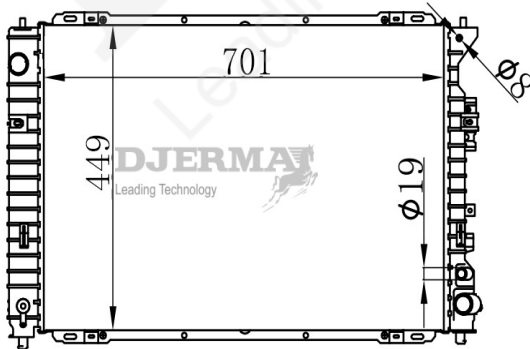

RA-01119

CORE SIZE : 701*449*26   DPI : 2762
TANK SIZE : 47/77*470   NISSENS :
CONN SIZE : 32.5   OIL COOLER : NONE
OEM : 5M6H8005AC / 5M6Z8005AC