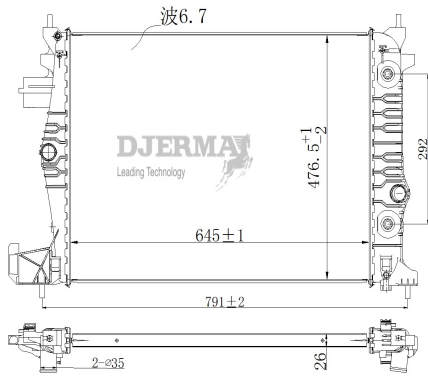

ILLUSTRATION

RA-00XXX

RA-00043A

CORE SIZE : 645*476.5*26   DPI :
TANK SIZE: 48/48*494   NISSENS :
CONN SIZE: 35/35   OIL COOLER : 292
OEM : 26686970