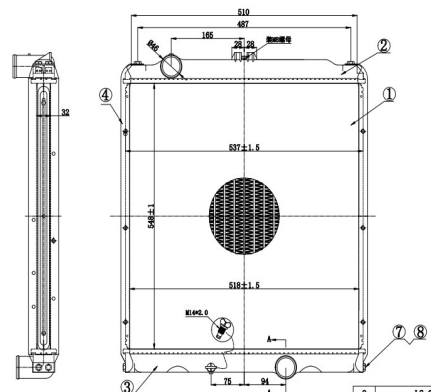

RA-10233

CORE SIZE :548*518*32   DPI :
TANK SIZE :53/53*544   NISSENS :
CONN SIZE :46/46   OIL COOLER :
OEM : MC127008