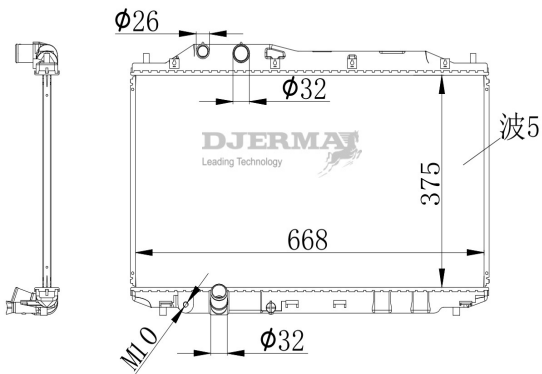

RA-11001-S

CORE SIZE : 375*668*16   DPI :
TANK SIZE : 47/47*700   NISSENS :68143
CONN SIZE : 32/32   OIL COOLER :
OEM : 19010-RNC-T01/19010-RNA-J51/A01/A51