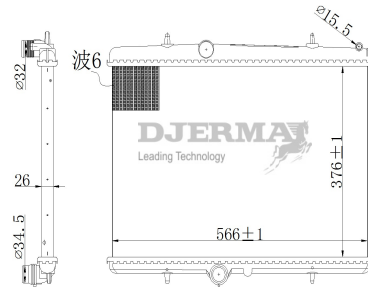

ILLUSTRATION

RA-21XXX

RA-21012

CORE SIZE : 380*553.5*26 DPI :
 TANK SIZE:47.5/47.5*569 NISSENS :
 CONN SIZE :34.5/32 OIL COOLER : NONE
 OEM : 9801253980

RA-21014

CORE SIZE : 376*566*26 DPI :
 TANK SIZE: 41/41*587 NISSENS :
 CONN SIZE:32/34.5 OIL COOLER : NONE
 OEM : 9814418580