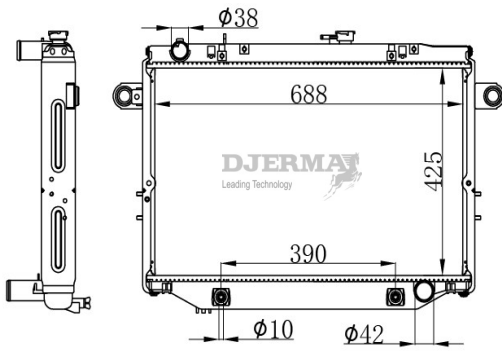

ILLUSTRATION

RA-12XXX

RA-12238A

CORE SIZE :425*688*40   DPI :
TANK SIZE :50/50*666   NISSENS :64818
CONN SIZE : 38/42   OIL COOLER : 390
OEM : 16400-17320