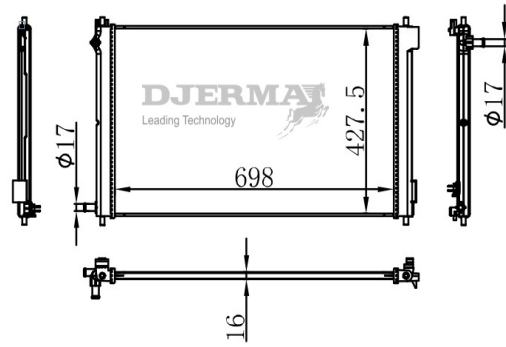

IN-12104

CORE SIZE : 698*427.5*16   DPI :
TANK SIZE :31.5/31.5*445   NISSENS :
CONN SIZE :56.5/56.5   OIL COOLER : NONE
OEM : 1655036060