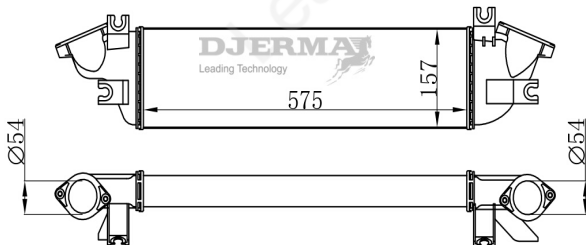

IN-10101

CORE SIZE :275*208*48 DPI :
 TANK SIZE :68/68*222 NISSENS :
 CONN SIZE :54 OIL COOLER : NONE
 OEM :MN135001

IN-10102

CORE SIZE : 575*157*50 DPI :
 TANK SIZE :63/63*161 NISSENS :
 CONN SIZE :54/54 OIL COOLER : NONE
 OEM :1530A161