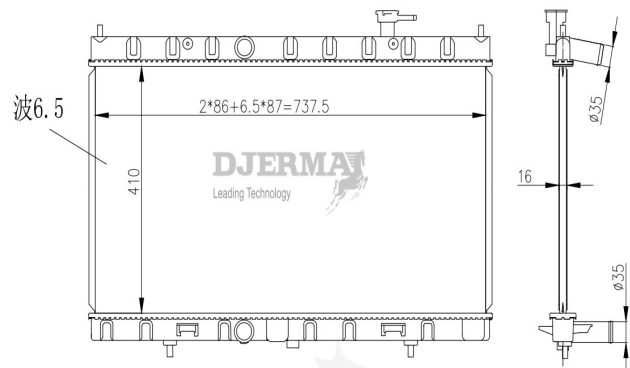

RA-07026

CORE SIZE :410*737.5*16   DPI :
TANK SIZE:36/46.5*767.5   NISSENS :
CONN SIZE 35/35   OIL COOLER :
OEM :214104CL0A-B010