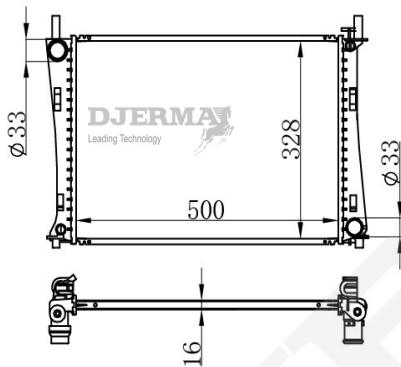

RA-01249

CORE SIZE :500*328*16   DPI :
TANK SIZE : 42/42*353   NISSENS :62028A
CONN SIZE : 33/33   OIL COOLER :
OEM :4S6H-8005DA