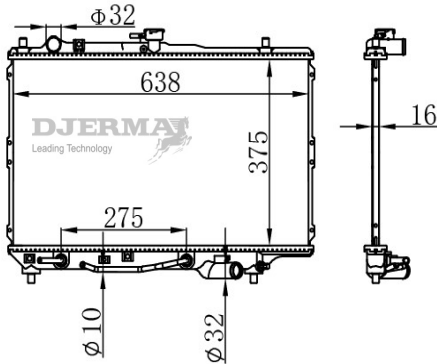

RA-03196A

CORE SIZE :375*638*16   DPI :2056
TANK SIZE : 47/47*670   NISSENS :
CONN SIZE : 32832   OIL COOLER : 275
OEM :