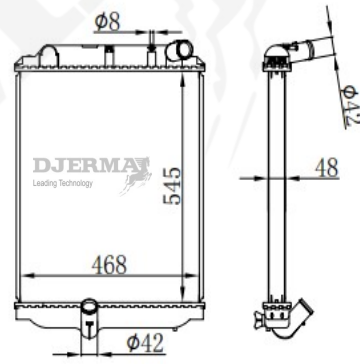

RA-12267

CORE SIZE :545*468*48   DPI :
TANK SIZE :69/69*494   NISSENS :
CONN SIZE :42/42   OIL COOLER :
OEM :