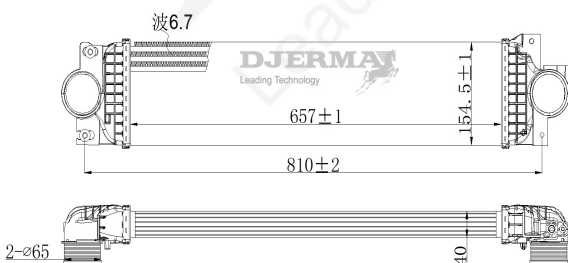

IN-01013

CORE SIZE : 657*154.5*40 DPI :
TANK SIZE: 55/55*161 NISSENS :
CONN SIZE: 65/65 OIL COOLER : NONE
OEM : DG936K775EA