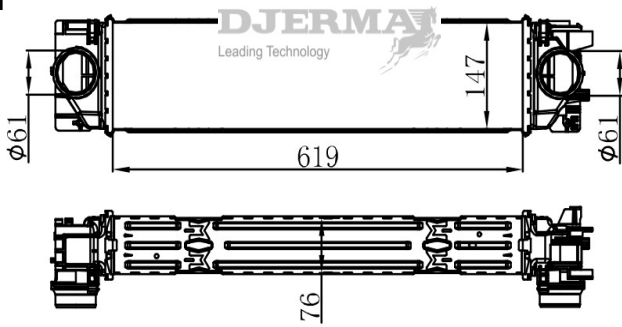

ILLUSTRATION

IN-XXXXX

IN-09102

CORE SIZE : 619*147*76   DPI :
TANK SIZE: 91.5/91.5*153   NISSENS :
CONN SIZE: OIL COOLER : NONE
OEM : 31439780