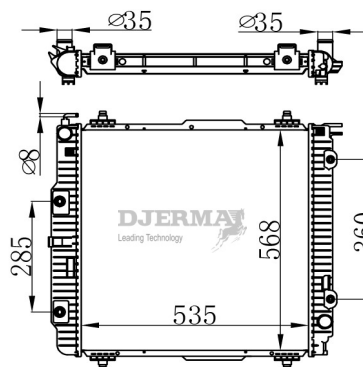

RA-08134A

CORE SIZE : 535*568*40   DPI : 2908
TANK SIZE : 66/66*596   NISSENS :62599
CONN SIZE : 35   OIL COOLER :285/360
OEM : 4635001100;4635001200