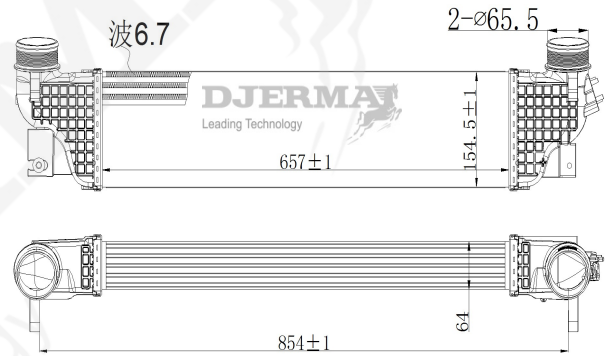

IN-01016

CORE SIZE : 657*154.5*64 DPI :
TANK SIZE: 79.5/79.5*161 NISSENS :
CONN SIZE:65.5/65.5 OIL COOLER : NONE
OEM :F2G36K775DA