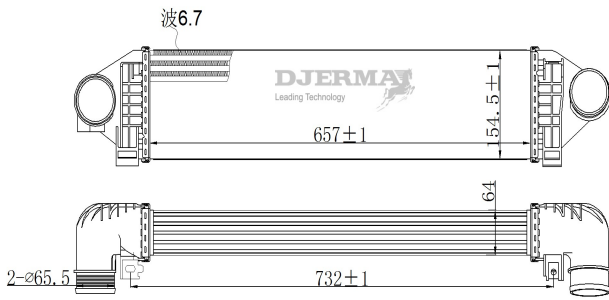

IN-01102

CORE SIZE : 148*325*64 DPI :
 TANK SIZE : NISSENS :
 CONN SIZE : 50/50 OIL COOLER : NONE
 OEM :

ILLUSTRATION

IN-XXXXX

IN-01011

CORE SIZE : 657*154.5*64 DPI :
 TANK SIZE: 79/79*161 NISSENS :
 CONN SIZE: 65.5/65.5 OIL COOLER : NONE
 OEM :CV619L440DB