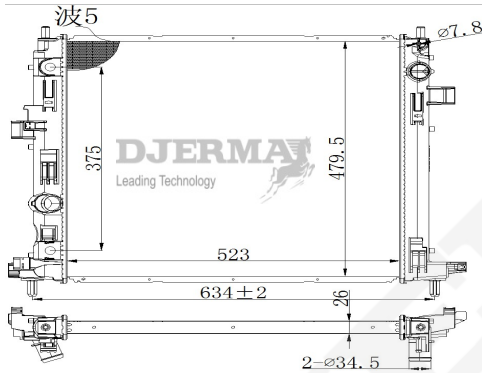

RA-00039A

CORE SIZE :523*479.5*26   DPI : 13351
TANK SIZE: 48/48*506   NISSENS :
CONN SIZE: 34.5/34.5   OIL COOLER : 375
OEM :22966124