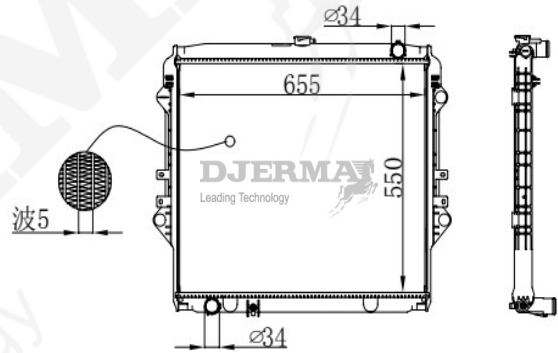

RA-12252-S

CORE SIZE :550*655*26   DPI :
TANK SIZE :44/44*674.5   NISSENS :
CONN SIZE :34/34   OIL COOLER :
OEM : 16400-0C280