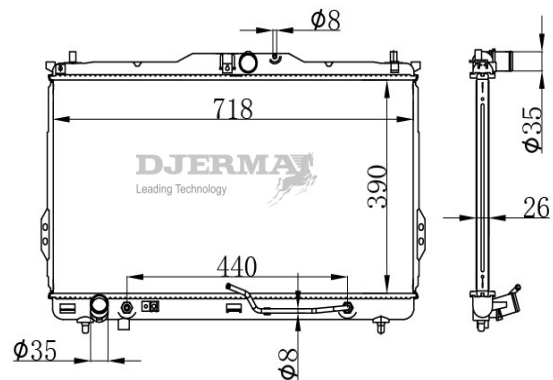

RA-03190A

CORE SIZE :390*718*26   DPI :
TANK SIZE : 47/47*727.5   NISSENS :
CONN SIZE : 35/35   OIL COOLER :
OEM :25310-26410