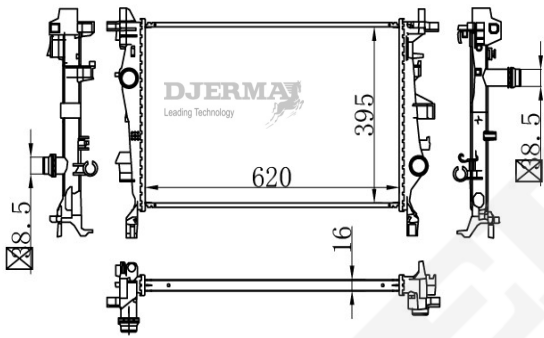

RA-00301-S

CORE SIZE :620*395*16   DPI :13535
TANK SIZE :32/32*406   NISSENS :
CONN SIZE :38.5/38.5   OIL COOLER :
OEM :68260449AA