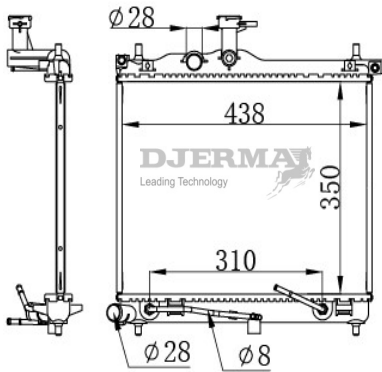

RA-03162A

CORE SIZE :350*438*26   DPI :
TANK SIZE : 46/46*451   NISSENS :67098
CONN SIZE : 28/28   OIL COOLER : 310
OEM :25310-0X050/0X350