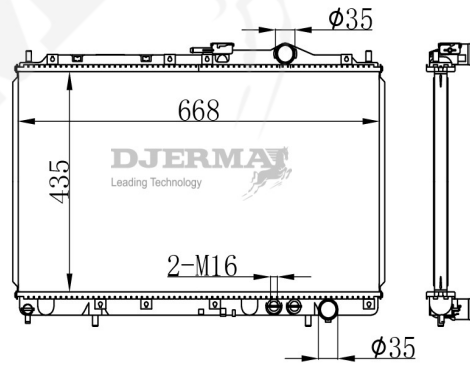

RA-03157

CORE SIZE :435*668*26   DPI :
TANK SIZE : 50/50*671   NISSENS :66628
CONN SIZE : 35/35   OIL COOLER :
OEM :