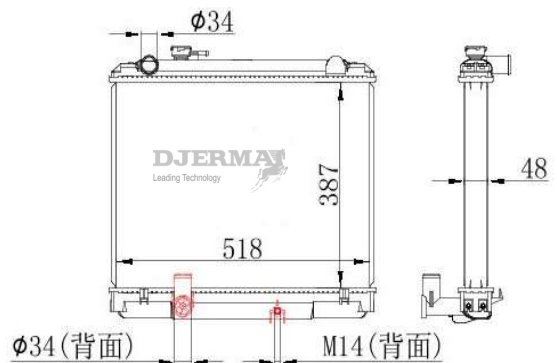

RA-12310

CORE SIZE :387*518*48   DPI :
TANK SIZE :69.5/69.5*344   NISSENS :
CONN SIZE : 34/34   OIL COOLER :
OEM : 16400-5B210/5B521