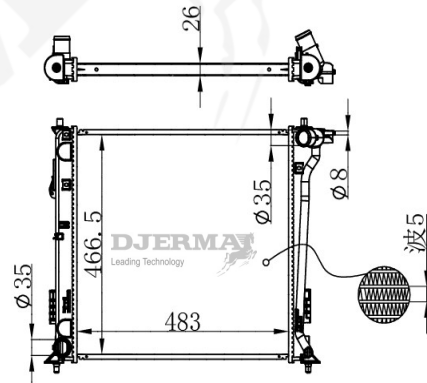

RA-03173

CORE SIZE :483*466.5*26   DPI :13577
TANK SIZE : 46.5/46.5*492   NISSENS :
CONN SIZE : 35/35   OIL COOLER :
OEM :25310-3200