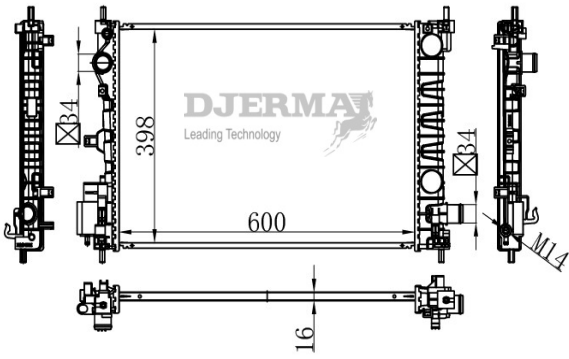

RA-00295A

CORE SIZE :600*398*16 DPI :
 TANK SIZE :48/48*427 NISSENS :
 CONN SIZE :34/34 OIL COOLER :254
 OEM :

ILLUSTRATION

RA-00XXX

RA-00295

CORE SIZE :600*398*16 DPI :13590
 TANK SIZE :48/48*427 NISSENS :
 CONN SIZE :34/34 OIL COOLER :
 OEM :