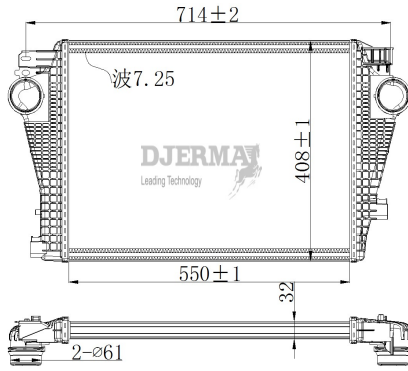

IN-00038

CORE SIZE : 605*436.5*32 DPI :
 TANK SIZE: 46.8/46.8*455.3 NISSENS :
 CONN SIZE:56.2/56.2 OIL COOLER : NONE
 OEM :84100643

ILLUSTRATION

IN-XXXXX

IN-00039

CORE SIZE : 550*408*32 DPI :
 TANK SIZE: 47/47*411 NISSENS :
 CONN SIZE:61/61 OIL COOLER : NONE
 OEM :22799480