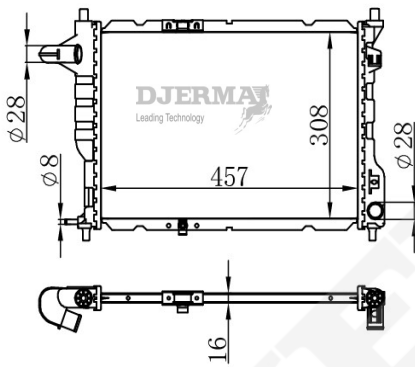

RA-00333

CORE SIZE :457*308*16   DPI :
TANK SIZE :37/37*340   NISSENS :61630
CONN SIZE :28/28   OIL COOLER :
OEM :96477777;96591475