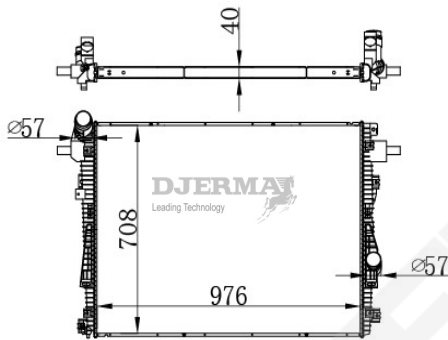

RA-01225

CORE SIZE :976*708*40   DPI :13230
TANK SIZE : 60/60*726   NISSENS :
CONN SIZE : 57/57   OIL COOLER :305
OEM : BC32-8005-G