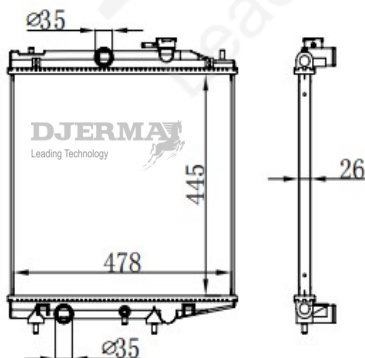

RA-07196

CORE SIZE : 445*478*26   DPI :
TANK SIZE :42.5/42.5*500.5   NISSENS :
CONN SIZE : 35/35   OIL COOLER :
OEM : 21410-Y3720