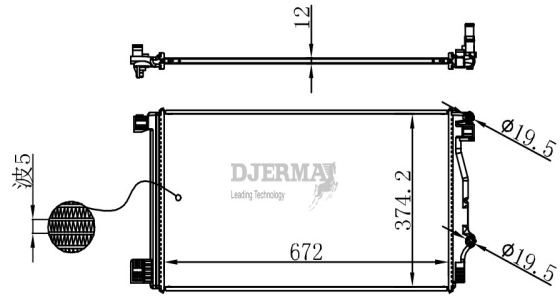

IN-12103

CORE SIZE :672*374.2*12   DPI :
TANK SIZE: NISSENS :
CONN SIZE:19.5/19.5   OIL COOLER : NONE
OEM : 16554047020