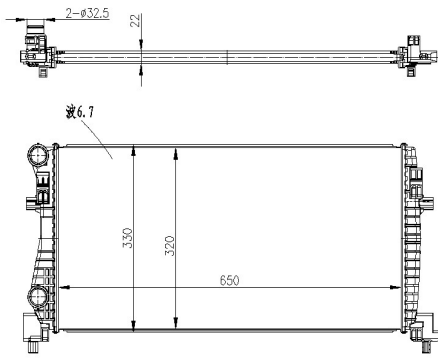

ILLUSTRATION

RA-04XXX

RA-04028

CORE SIZE :650*320*22 DPI :
 TANK SIZE:342./34.2*326 NISSENS :
 CONN SIZE :32.5/32.5 OIL COOLER : NONE
 OEM :5CG121251

RA-04029-N

CORE SIZE :630*388*26 DPI :
 TANK SIZE:42/42*415 NISSENS :
 CONN SIZE :32.5/32.5 OIL COOLER : NONE
 OEM :