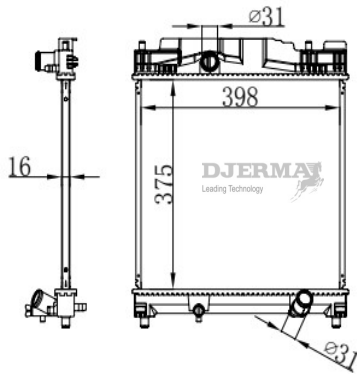

RA-12263A

CORE SIZE :400*708*26 DPI :
 TANK SIZE :48/48*735 NISSENS :
 CONN SIZE :34/34 OIL COOLER :325
 OEM :

ILLUSTRATION

RA-12XXX

RA-12264

CORE SIZE :375*398*16 DPI :13263
 TANK SIZE :33/40*428.5 NISSENS :646816
 CONN SIZE :31/31 OIL COOLER :
 OEM : 16400-40220