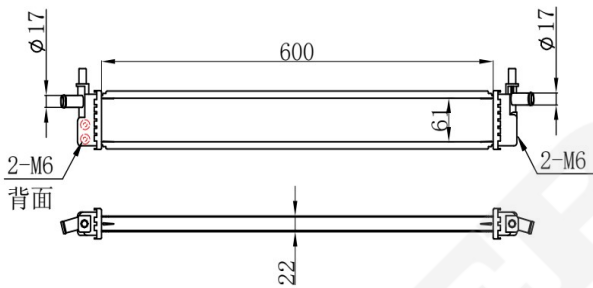

RA-12294-S

CORE SIZE :600*61*22   DPI :
TANK SIZE :39.5/39.5*79   NISSENS :
CONN SIZE :17/17   OIL COOLER :
OEM :G9010-12010