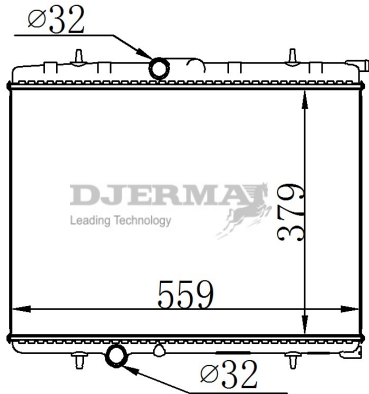

ILLUSTRATION

RA-18XXX

RA-18001

CORE SIZE : 379*559*26   DPI :
TANK SIZE : 42.5/42.5*563   NISSENS :
CONN SIZE : 33.5/3332   OIL COOLER : NONE
OEM : 1301DC206M-010