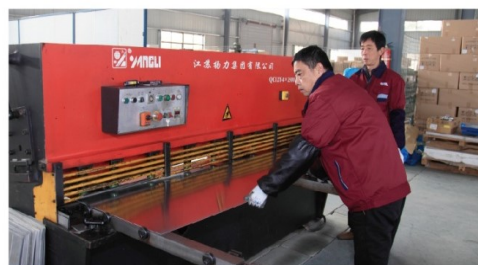

作为一个注重质量的制造商，我们的每一个工
序都遵循严格的质量标准。

Manufactured under ISO9001 and IATF16949
certifications to ensure the highest qu

本地化研发、生产及质量管控。现代化、专
业化的生产设备，专业的测试设备，实现严
格的质量控制

The advanced producing and testing
equipment delivers premium quality.