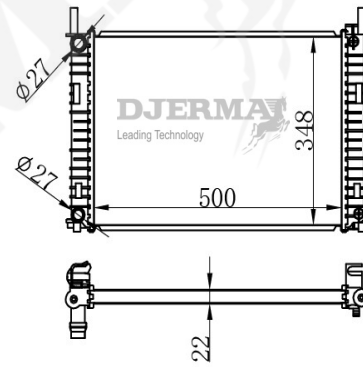

RA-01250

CORE SIZE :500*348*22   DPI :
TANK SIZE : 369/39*362   NISSENS :62027A
CONN SIZE : 27/27   OIL COOLER :
OEM :1206550/1214784