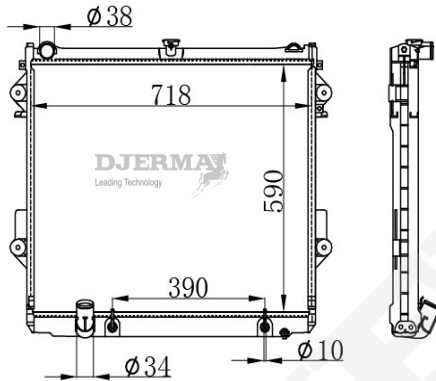

RA-12307A

CORE SIZE :590*718*48   DPI :
TANK SIZE :69/69*728   NISSENS :
CONN SIZE : 38/34   OIL COOLER :390
OEM : 1640031604