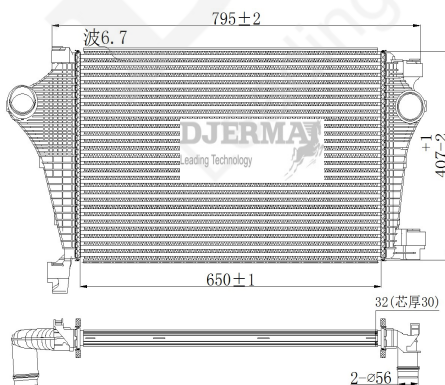

IN-00043

CORE SIZE : 650*407*30   DPI :
TANK SIZE: 42/42*407   NISSENS :
CONN SIZE:56/56   OIL COOLER : NONE
OEM : 26686972