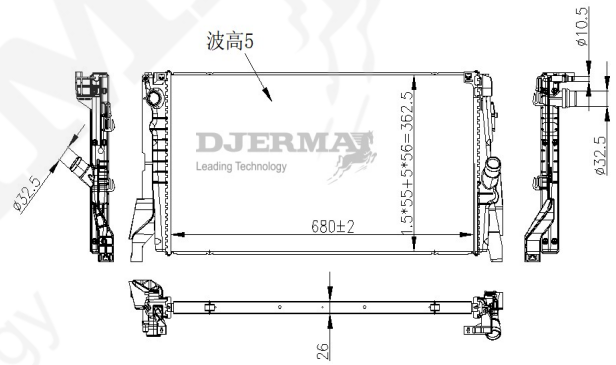

RA-05041

CORE SIZE : 680*362.5*26   DPI :
TANK SIZE: 41.5/41.5*370.5   NISSENS :
CONN SIZE :32.5/32.5   OIL COOLER : NONE
OEM : 17117617639