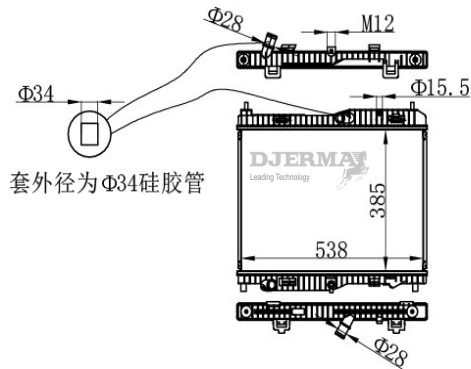

RA-01252

CORE SIZE :670*468*26 DPI :13651
 TANK SIZE : 42/42*491 NISSENS :606446
 CONN SIZE : 35/35 OIL COOLER :
 OEM :

ILLUSTRATION

RA-01XXX

RA-01253

CORE SIZE :385*538*18 DPI :
 TANK SIZE :42.5/42.5*562 NISSENS :
 CONN SIZE : 28/28 OIL COOLER :
 OEM :