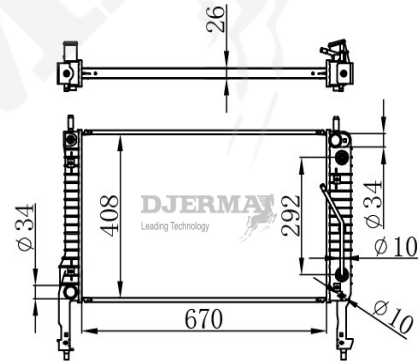

RA-00344A

CORE SIZE :670*408*26   DPI :
TANK SIZE :63/63*428   NISSENS :63119
CONN SIZE :34/34   OIL COOLER :292
OEM :4803040/4803041