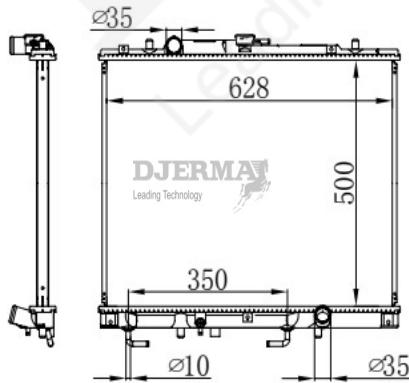

RA-10220A

CORE SIZE :500*628*32   DPI :
TANK SIZE :55/55*660   NISSENS :
CONN SIZE :35/35   OIL COOLER :350
OEM : MN171180