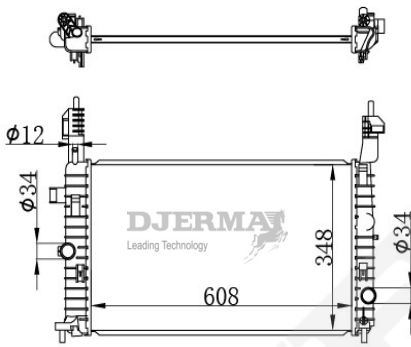

RA-00313

CORE SIZE :608*348*26   DPI :
TANK SIZE :55/55*374.8   NISSENS : 63087A
CONN SIZE :34/34   OIL COOLER :
OEM :1300254