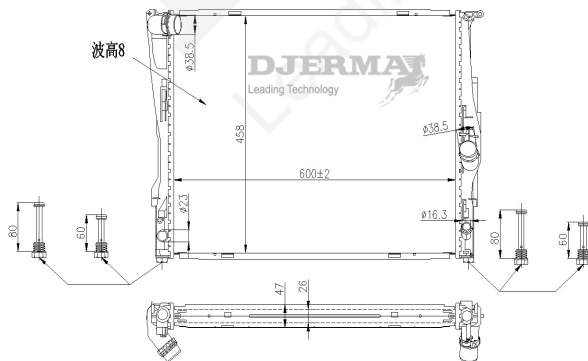

RA-05021

CORE SIZE :600*458*26   DPI :
TANK SIZE : 48/48*476   NISSENS :
CONN SIZE :32/32   OIL COOLER : NONE
OEM :17117562079