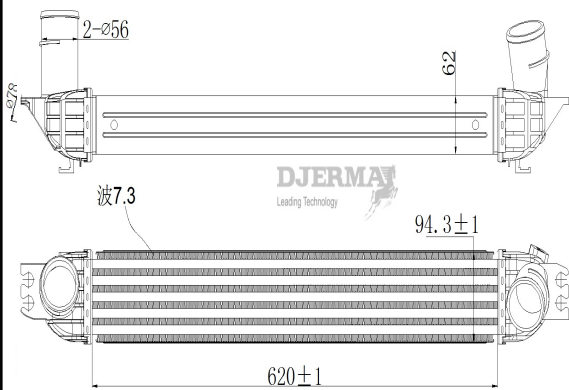

IN-00029

CORE SIZE : 695*118*80 DPI :
 TANK SIZE: 89.5/89.5*122.5 NISSENS :
 CONN SIZE:61/61 OIL COOLER : NONE
 OEM : 23388030

ILLUSTRATION

IN-XXXXX

IN-33001

CORE SIZE :620*94.3*62 DPI :
 TANK SIZE :75.7/75.7*97.4 NISSENS :
 CONN SIZE :56/56 OIL COOLER :NONE
 OEM :10001212