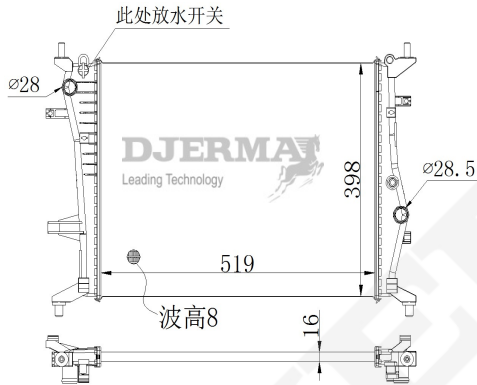

RA-00046

CORE SIZE : 519*398*16   DPI :
TANK SIZE: 32/32*404   NISSENS :
CONN SIZE: 28/28   OIL COOLER : NONE
OEM : 26693012