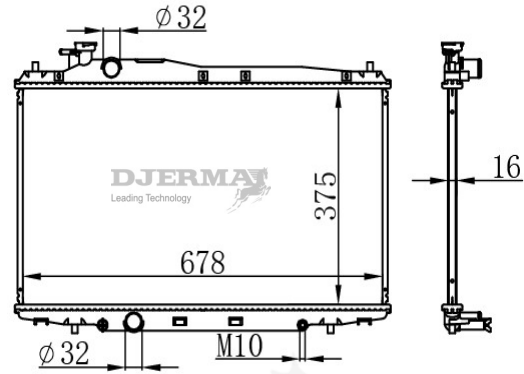

RA-11023

CORE SIZE : 375*678*16   DPI :
TANK SIZE : 34/39*707   NISSENS :
CONN SIZE : 32/32   OIL COOLER :
OEM :