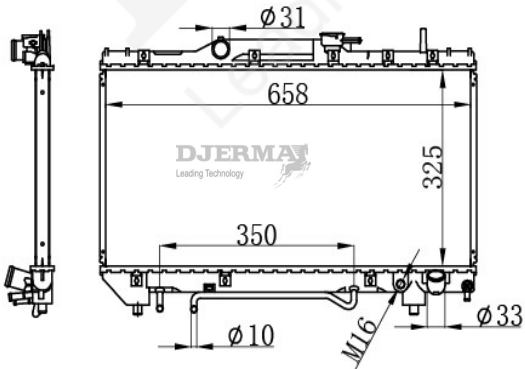

RA-12304A-N

CORE SIZE :325*658*26   DPI :
TANK SIZE :48/48*678   NISSENS :
CONN SIZE : 31/33   OIL COOLER : 350
OEM :