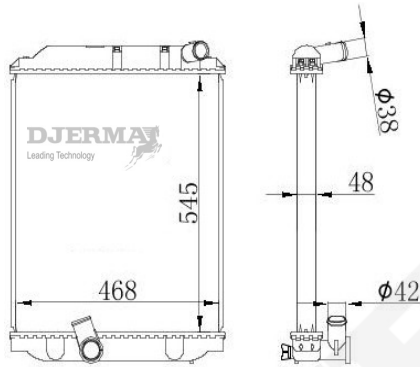

RA-12313

CORE SIZE :545*468*48   DPI :
TANK SIZE :69/69*494   NISSENS :
CONN SIZE : 38/42   OIL COOLER :
OEM : 16400-58640