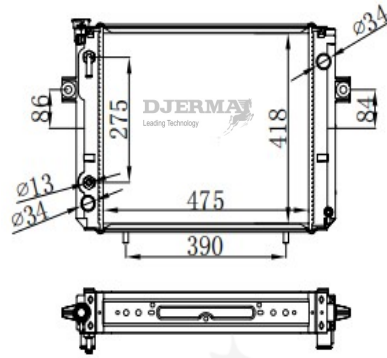

RA-12271A

CORE SIZE :475*418*48   DPI :
TANK SIZE :84.3/84.3*446   NISSENS :
CONN SIZE :34/34   OIL COOLER :
OEM :