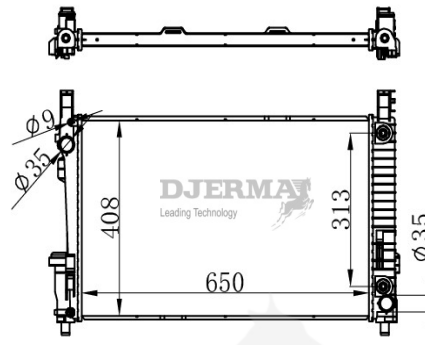

RA-08158A

CORE SIZE : 650*408*26   DPI :
TANK SIZE : 41.5/41.5*428   NISSENS : 62799A
CONN SIZE : 35/35   OIL COOLER : 313
OEM : 1695000403