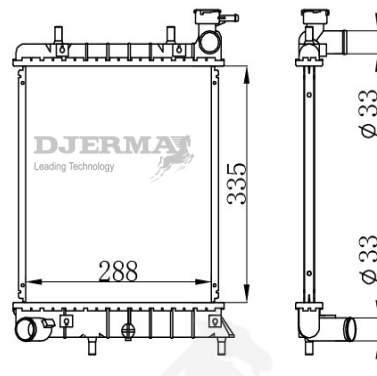

RA-03197

CORE SIZE :335*288*16   DPI :
TANK SIZE :38.5/38.5*324   NISSENS :67022
CONN SIZE : 33/33   OIL COOLER :
OEM :25310-25050