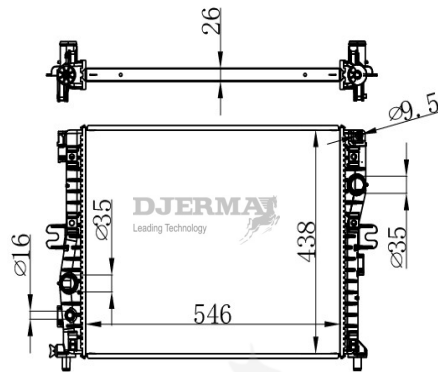

RA-00299

CORE SIZE :665*398*26 DPI :
 TANK SIZE :48/48*408 NISSENS : 630764
 CONN SIZE :34/34 OIL COOLER :
 OEM :1300348/13421311

ILLUSTRATION

RA-00XXX

RA-00300

CORE SIZE :546*438*26 DPI :13462
 TANK SIZE :54.5/54.5*446 NISSENS :
 CONN SIZE :35/35 OIL COOLER :
 OEM :20979405/23217826