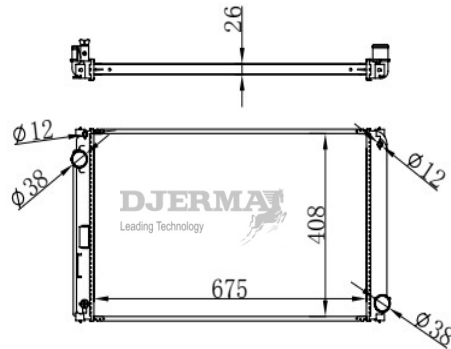

RA-12285

CORE SIZE :675*408*26   DPI : 13515
TANK SIZE :44/44*426   NISSENS :
CONN SIZE : 38/38   OIL COOLER :
OEM :16400-36080/36090