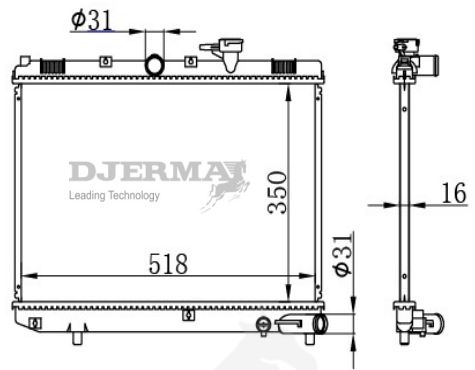

RA-03177

CORE SIZE :350*518*16   DPI :
TANK SIZE : 35.5/35.5*546 NISSENS :
CONN SIZE : 31/31   OIL COOLER :
OEM :OK30C-15-200B