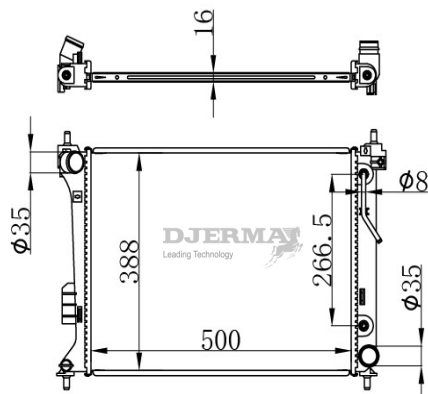

RA-03161A

CORE SIZE :500*388*16   DPI :
TANK SIZE : 46.5/46.5*392   NISSENS :67548
CONN SIZE : 35/35   OIL COOLER : 266.5
OEM :25310-1J050