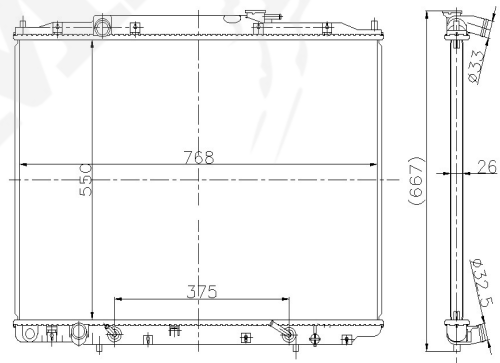

RA-11192A

CORE SIZE : 550*768*26   DPI : 2830
TANK SIZE : 48/48*794   NISSENS :
CONN SIZE : 32.5/32.5   OIL COOLER : 375
OEM :