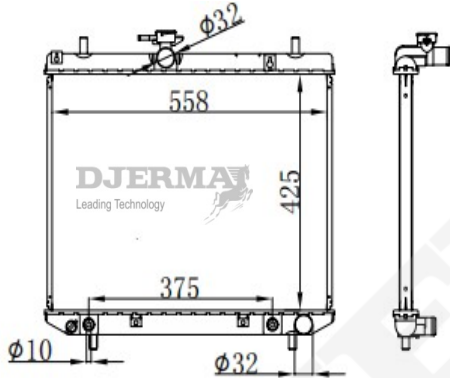

RA-12247A

CORE SIZE :425*558*26   DPI :
TANK SIZE :48/48*583   NISSENS :
CONN SIZE : 32/32   OIL COOLER :375
OEM :