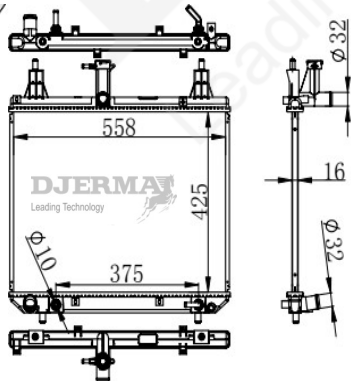

RA-12249A

CORE SIZE :425*558*16   DPI :
TANK SIZE :40/40*580   NISSENS :
CONN SIZE : 32/32   OIL COOLER :375
OEM : 16400 BZ690