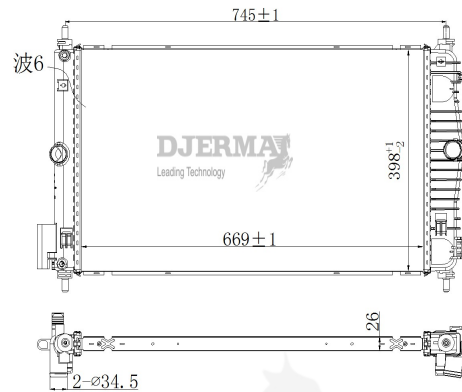

ILLUSTRATION

RA-00XXX

RA-00043A

CORE SIZE : 645*476.5*26 DPI :
 TANK SIZE: 48/48*494 NISSENS :
 CONN SIZE: 35/35 OIL COOLER : 292
 OEM : 26686970

RA-00044

CORE SIZE : 669*398*26 DPI :
 TANK SIZE: 41.5/41.5*404 NISSENS :
 CONN SIZE: 34.5/34.5 OIL COOLER : NONE
 OEM : 26229666