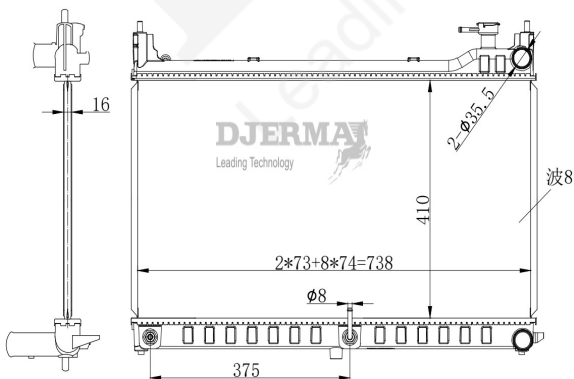

RA-07029A

CORE SIZE :410*738*16   DPI :13532
TANK SIZE:48/48*758   NISSENS :
CONN SIZE 35/35   OIL COOLER : 375
OEM :21460-5AA0A