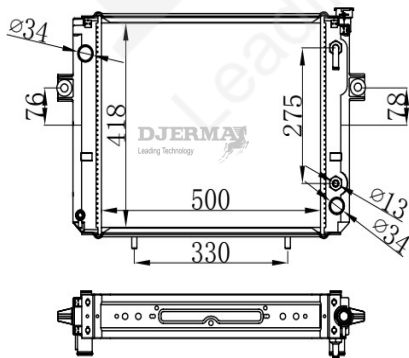

RA-12274A

CORE SIZE :500*418*48   DPI :
TANK SIZE :84.3/84.3*446   NISSENS :
CONN SIZE :35/35   OIL COOLER :275
OEM :