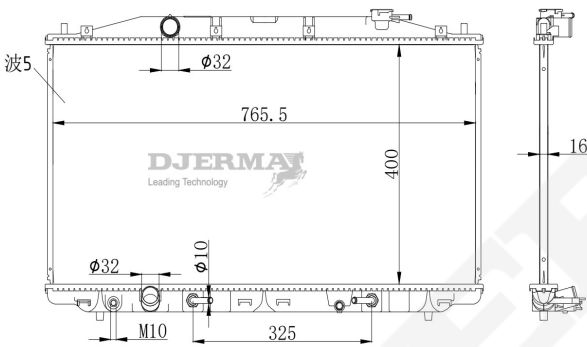

RA-11014A-S

CORE SIZE : 400*765.5*16   DPI :
TANK SIZE : 33/48*793   NISSENS :
CONN SIZE : 32/32   OIL COOLER :325
OEM : 19010-R62-H51

RA-11014A

CORE SIZE :400*765.5*16   DPI :13363
TANK SIZE : 33/48*793   NISSENS :681375
CONN SIZE : 32/32   OIL COOLER :
OEM : 19010-5A2-A01