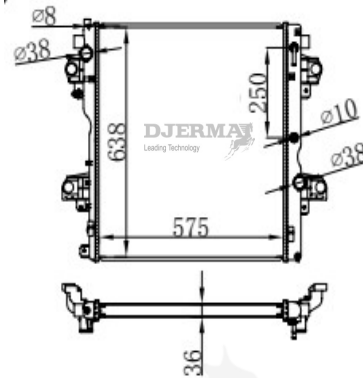

RA-12259A

CORE SIZE :575*638*36   DPI :
TANK SIZE :54/54*662   NISSENS :646824
CONN SIZE :38/38   OIL COOLER :
OEM : 16400-30300/20290