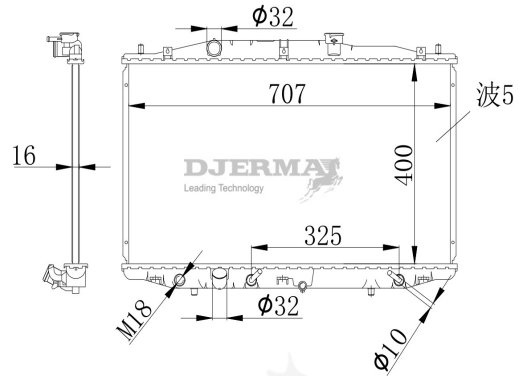

RA-11013A-S

CORE SIZE :400*707*16   DPI :2569
TANK SIZE : 33/48*793   NISSENS :69475
CONN SIZE : 32/32   OIL COOLER : 325
OEM : 19010-RAA-A62/A51/A01