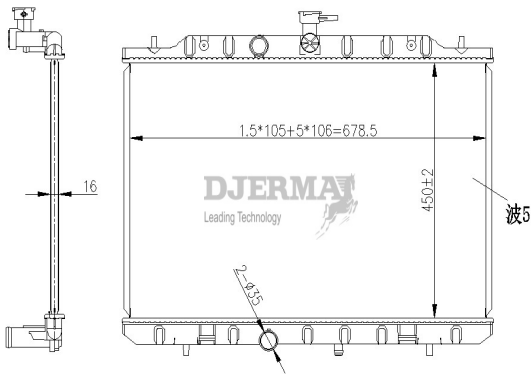

RA-07024

CORE SIZE :540*468*16 DPI :
 TANK SIZE:45/45*492.5 NISSENS :
 CONN SIZE:35/35 OIL COOLER :
 OEM :21400-DF30A/21410-4E0A

ILLUSTRATION

RA-07XXX

RA-07025-S

CORE SIZE :450*678.5*16 DPI :
 TANK SIZE:36/36*713 NISSENS :67365
 CONN SIZE 35/35 OIL COOLER :
 OEM :21400-JG300/000/21400-1DA0A