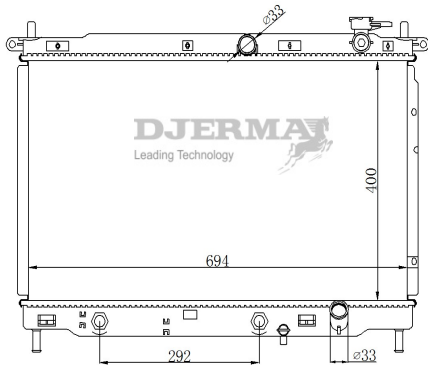

ILLUSTRATION

RA-16XXX

RA-16010A

CORE SIZE :694*400*16   DPI :
TANK SIZE :53/53*718   NISSENS :
CONN SIZE :33/33   OIL COOLER : 292
OEM :10159979