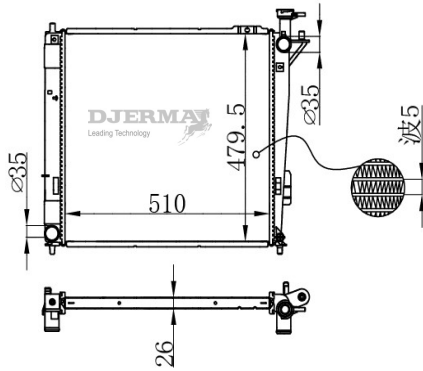

RA-03156-S

CORE SIZE :510*479.5*26   DPI :
TANK SIZE : 46.5/46.5*490.5 NISSENS :67518
CONN SIZE : 35/35   OIL COOLER :
OEM :25310-2B850/2B890