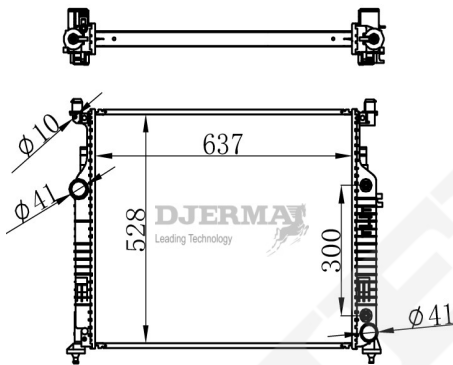

RA-08149A-R

CORE SIZE : 637*528*40   DPI :
TANK SIZE :60.5/60.5*549   NISSENS :62577A
CONN SIZE :41/41   OIL COOLER : 300
OEM : 1645000303/A1645000003