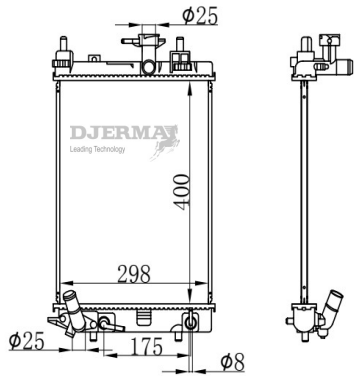

RA-12280A

CORE SIZE : 400*298*16   DPI :
TANK SIZE :48/48*322   NISSENS : 617553
CONN SIZE : 25/25   OIL COOLER :175
OEM :16400-B2200