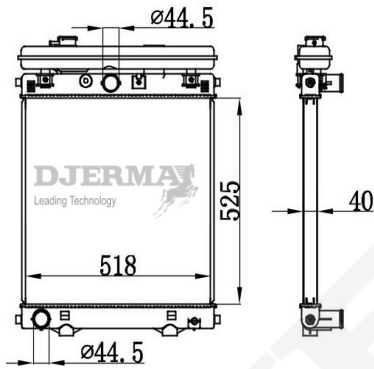

RA-40113

CORE SIZE : 525*518*40 DPI :
TANK SIZE : 55/55*544.5 NISSENS :
CONN SIZE : 44.5/44.5 OIL COOLER : NONE
OEM :