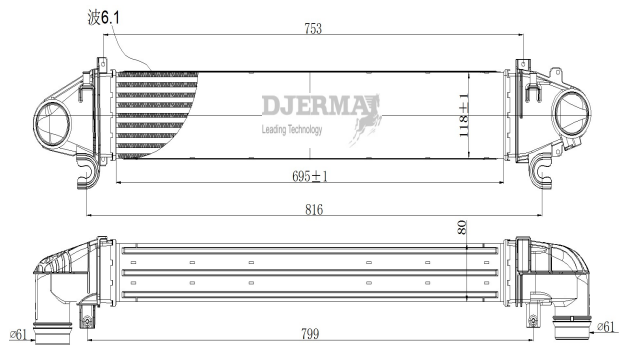

IN-00029

CORE SIZE : 695*118*80   DPI :
TANK SIZE: 89.5/89.5*122.5   NISSENS :
CONN SIZE:61/61   OIL COOLER : NONE
OEM : 23388030