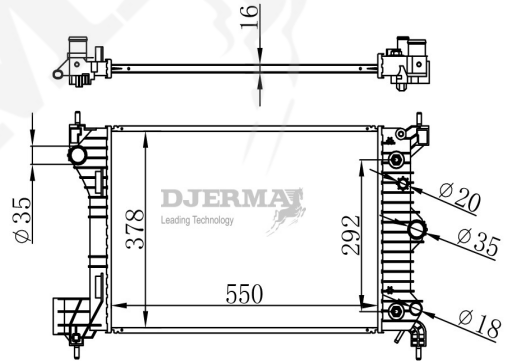

RA-00274A

CORE SIZE :550*378*16 DPI : 13247
 TANK SIZE :48/48*543 NISSENS :
 CONN SIZE :35/35 OIL COOLER :292
 OEM :

RA-00275

CORE SIZE :636*518*16 DPI : 13200
 TANK SIZE :42/42*546.5 NISSENS :
 CONN SIZE :38/38 OIL COOLER :
 OEM :55038185AE/52014529a'b