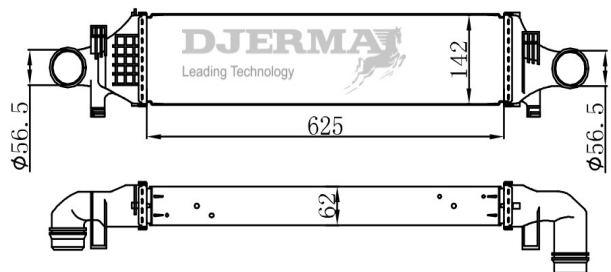

IN-08103

CORE SIZE : 625*142*62   DPI :
TANK SIZE : 72/72*145   NISSENS :
CONN SIZE : 56.5/56.5   OIL COOLER : NONE
OEM : 2465000100