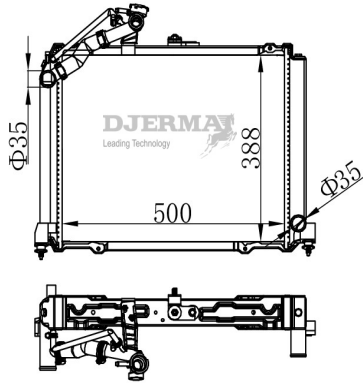

ILLUSTRATION

RA-12XXX

RA-12305

CORE SIZE :500*388*48   DPI :
TANK SIZE :69/69*416   NISSENS :
CONN SIZE : 35/35   OIL COOLER :
OEM :