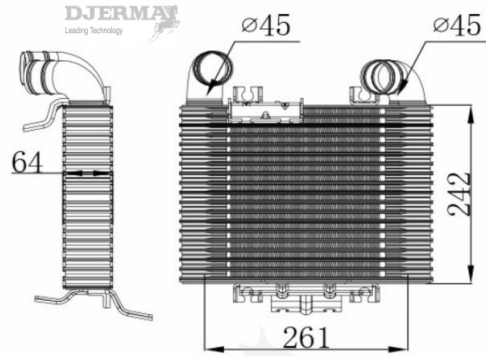

IN-03101

CORE SIZE : 242*261*64   DPI :
TANK SIZE :   NISSENS :
CONN SIZE :45/45   OIL COOLER : NONE
OEM : 28190-42760