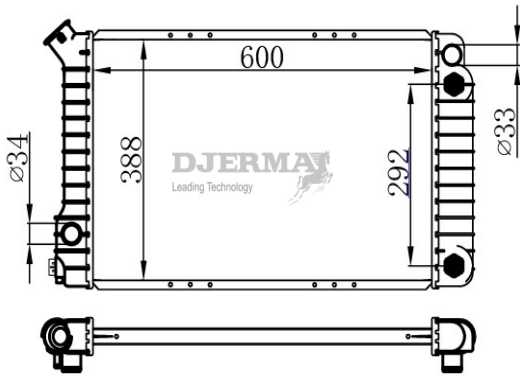

ILLUSTRATION

RA-00XXX

RA-00311A

CORE SIZE :600*388*32   DPI :741
TANK SIZE :58/58*417   NISSENS :
CONN SIZE :34/33   OIL COOLER :292
OEM :