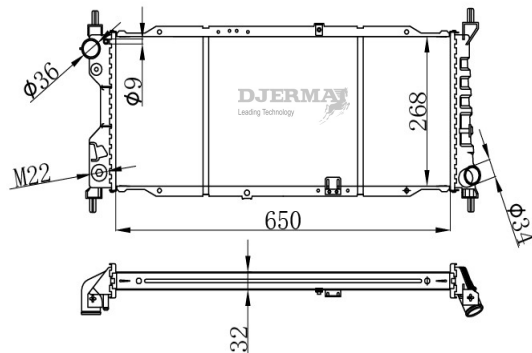

RA-00289

CORE SIZE :650*268*32   DPI :
TANK SIZE :56/56*281   NISSENS : 63286A
CONN SIZE :36/34   OIL COOLER :
OEM :1300151