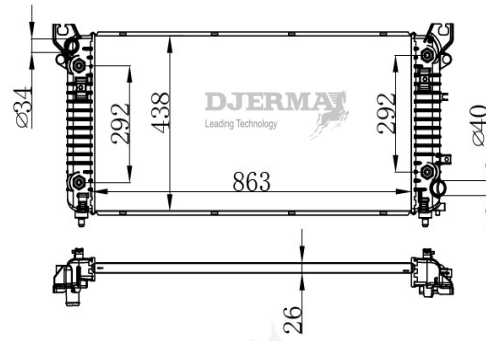

RA-00279A

CORE SIZE :863*438*26   DPI : 13396
TANK SIZE :69/69*720   NISSENS :
CONN SIZE :46/52   OIL COOLER :292
OEM :23172440