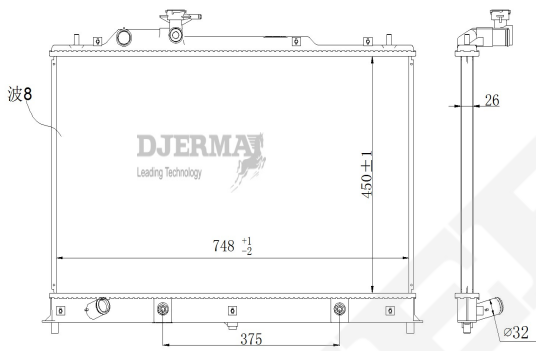

RA-02011A

CORE SIZE : 450*748*26   DPI : 2918
TANK SIZE:48/48*774   NISSENS : 68524
CONN SIZE :32/32   OIL COOLER : NONE
OEM : L33L-15-200