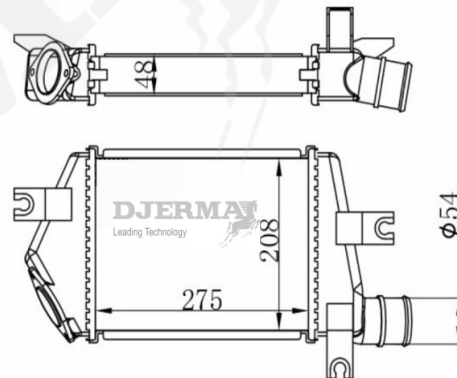

IN-10101

CORE SIZE :275*208*48 DPI :
 TANK SIZE :68/68*222 NISSENS :
 CONN SIZE :54 OIL COOLER : NONE
 OEM :MN135001

IN-10102

CORE SIZE : 575*157*50 DPI :
 TANK SIZE :63/63*161 NISSENS :
 CONN SIZE :54/54 OIL COOLER : NONE
 OEM :1530A161