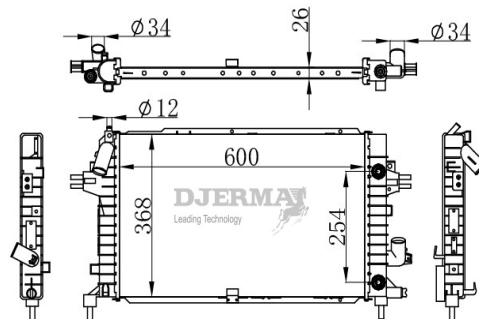

RA-00335A

CORE SIZE :600*368*26   DPI :
TANK SIZE :55/55*374   NISSENS :
CONN SIZE :34/34   OIL COOLER :254
OEM :