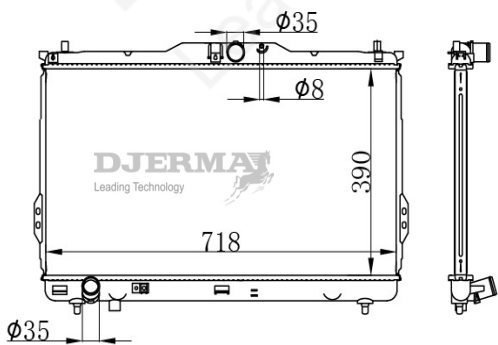

RA-03190

CORE SIZE :390*718*26   DPI :
TANK SIZE : 47/47*727.5   NISSENS :
CONN SIZE : 35/35   OIL COOLER :
OEM :25310-26410