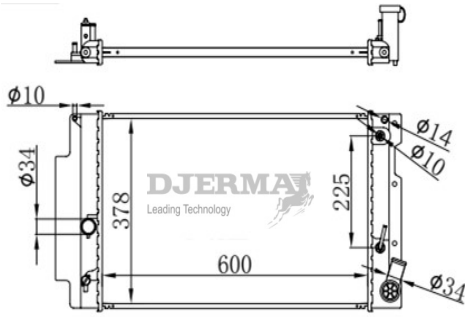

RA-12285

CORE SIZE :675*408*26 DPI : 13515
 TANK SIZE :44/44*426 NISSENS :
 CONN SIZE : 38/38 OIL COOLER :
 OEM :16400-36080/36090

ILLUSTRATION

RA-12XXX

RA-12286A

CORE SIZE :400*708*36 DPI :
 TANK SIZE :55/55*735 NISSENS :
 CONN SIZE : 38.5/38.5 OIL COOLER :375
 OEM :16400-50350