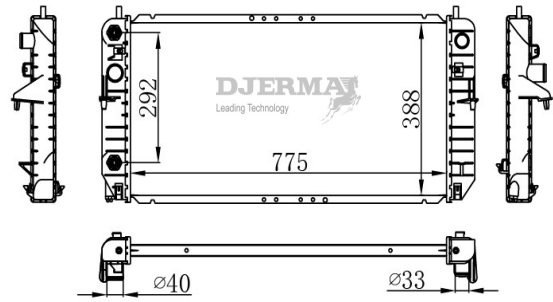

RA-00272A

CORE SIZE :775*388*26   DPI : 2513
TANK SIZE : 58/58*417   NISSENS :
CONN SIZE :40/33   OIL COOLER :292
OEM :52486867/52486868