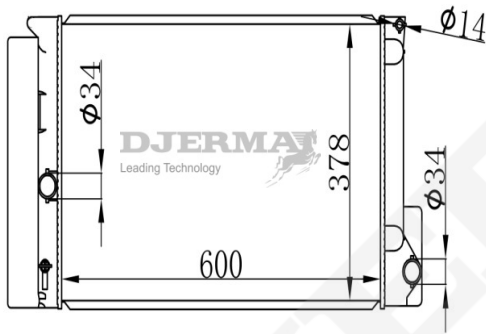

RA-12300(同RA-12019)

CORE SIZE :600*378*16   DPI :13552
TANK SIZE :40*40/400   NISSENS :64692
CONN SIZE :34   OIL COOLER :NONE
OEM :16041-22160