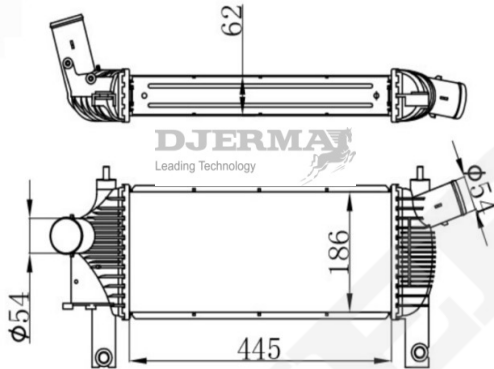

IN-07101

CORE SIZE : 445*186*62   DPI :
TANK SIZE : 78.5/78.5*206   NISSENS : 96622
CONN SIZE :54/54   OIL COOLER : NONE
OEM :14461-EB360