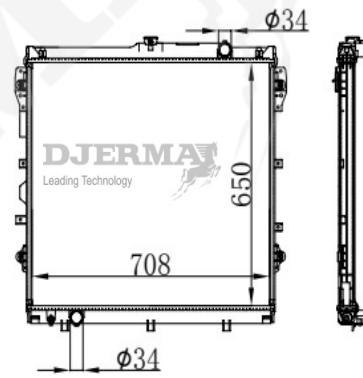

RA-12248

CORE SIZE :650*708*26   DPI :2993
TANK SIZE :48/48*735   NISSENS :
CONN SIZE : 34/34   OIL COOLER :
OEM : 16400-05010