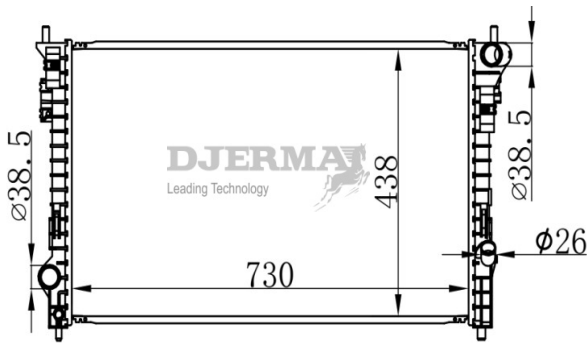

ILLUSTRATION

RA-01XXX

RA-01115

CORE SIZE : 730*438*26   DPI : 2937
TANK SIZE : 46.5/46.5*46.5   NISSENS :
CONN SIZE : 38.5   OIL COOLER : NONE
OEM : 7T4Z8005A