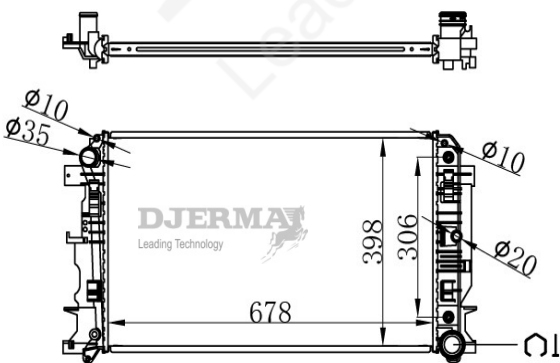

RA-08133A

CORE SIZE : 678*398*26   DPI : 13254-PA26/13318
TANK SIZE : 49/49*415   NISSENS :
CONN SIZE :   OIL COOLER :
OEM :