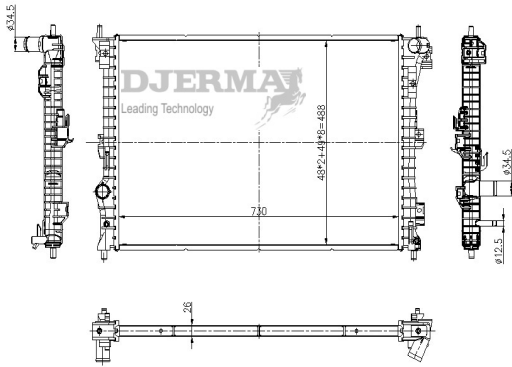

RA-01247

CORE SIZE :730*488*26   DPI :
TANK SIZE : 47.5/47.5*507   NISSENS :
CONN SIZE : 34.5/34.5   OIL COOLER :
OEM :