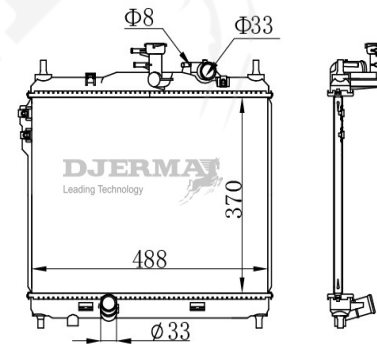

RA-03199

CORE SIZE :370*488*16   DPI :
TANK SIZE : 50/50*500   NISSENS :67048
CONN SIZE : 33/33   OIL COOLER :
OEM :25310-1C300