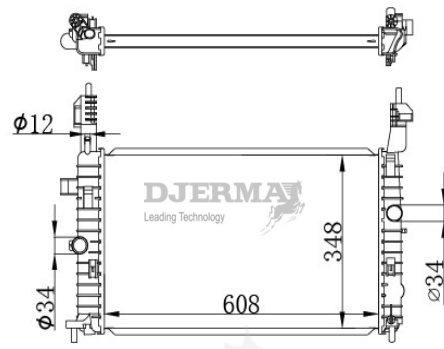

ILLUSTRATION

RA-00XXX

RA-00311A

CORE SIZE :600*388*32 DPI :741
 TANK SIZE :58/58*417 NISSENS :
 CONN SIZE :34/33 OIL COOLER :292
 OEM :

RA-00312

CORE SIZE :608*348*26 DPI :
 TANK SIZE :55/55*374.8 NISSENS : 63086A
 CONN SIZE :34/34 OIL COOLER :
 OEM :1300253