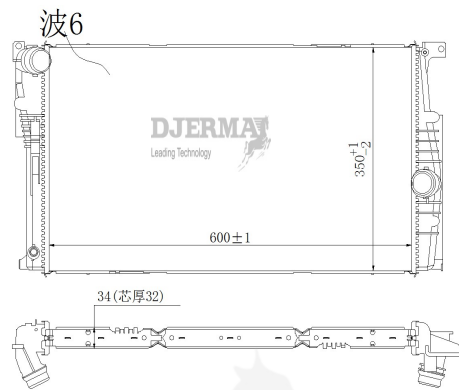

RA-05009

CORE SIZE : 600*350*32   DPI : 13571
TANK SIZE: 50/50*353   NISSENS :60815
CONN SIZE :38.5/38.5   OIL COOLER : NONE
OEM : 17117600516