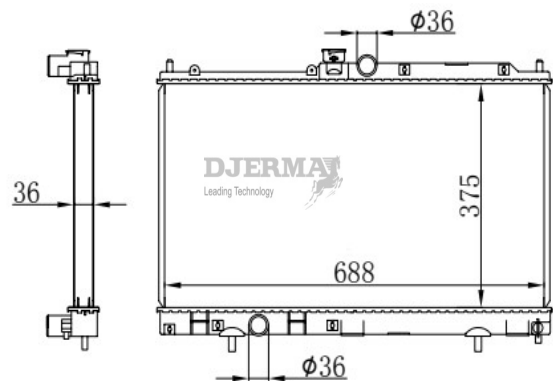

RA-10215

CORE SIZE :375*688*36 DPI : 2676
 TANK SIZE :52/52*713 NISSENS :
 CONN SIZE :36/36 OIL COOLER :
 OEM : MR464612

ILLUSTRATION

RA-10XXX

RA-10216

CORE SIZE :375*398*16 DPI :
 TANK SIZE :31.5/39.5*425.5 NISSENS :628988
 CONN SIZE :29/29 OIL COOLER :
 OEM : 1350A537/1350A799/1350A801