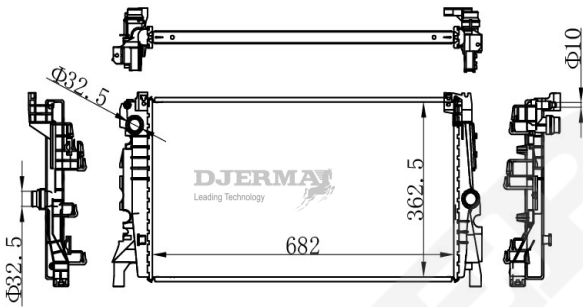

RA-05057-S

CORE SIZE :682*362.5*26   DPI :
TANK SIZE : 41.5/41.5*370.5   NISSENS :606247
CONN SIZE :32.5/32.5   OIL COOLER : NONE
OEM :17117643331