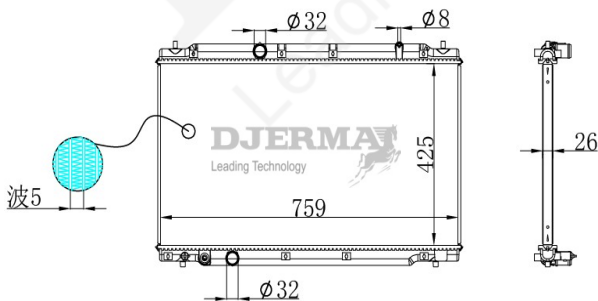

RA-11171-S

CORE SIZE : 425*759*26   DPI : 13626
TANK SIZE : 44/44*771   NISSENS :
CONN SIZE :32   OIL COOLER :
OEM :