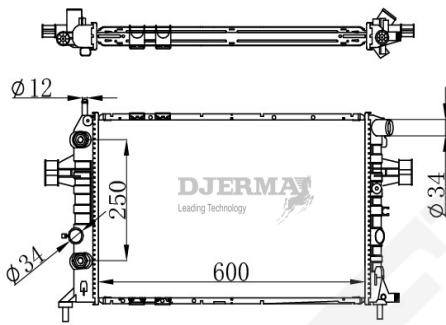

RA-00349A-R

CORE SIZE :600*368*40   DPI :
TANK SIZE :55/55*395   NISSENS :63003A
CONN SIZE :34/34   OIL COOLER :250
OEM :1300407