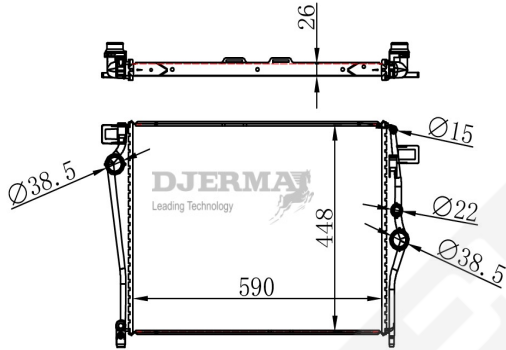

RA-08064

CORE SIZE :590*448*26   DPI :
TANK SIZE:42/42*452   NISSENS :
CONN SIZE :38.5/38.5   OIL COOLER :
OEM : A0995006903