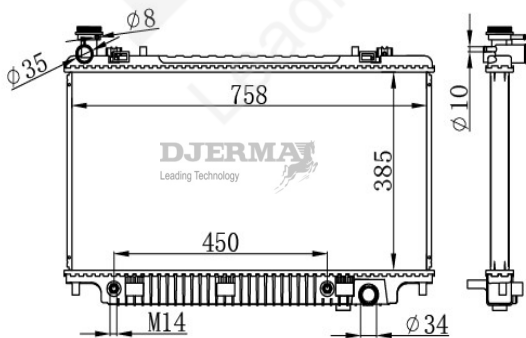

RA-00282A

CORE SIZE :385*758*40   DPI : 13044
TANK SIZE :56/56*788   NISSENS :
CONN SIZE :34/34   OIL COOLER :450
OEM :92191918