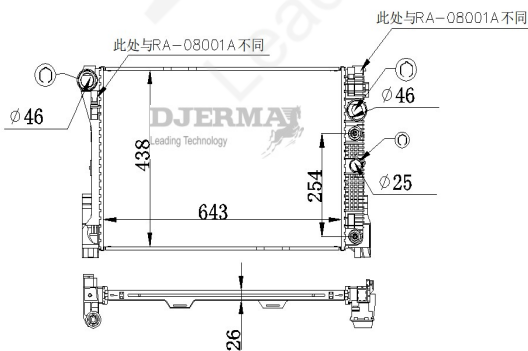

RA-08155A

CORE SIZE : 643*438*26   DPI : 13213
TANK SIZE :42.5/42.5*453   NISSENS :67168
CONN SIZE :46/46   OIL COOLER : 254
OEM : 2045000403