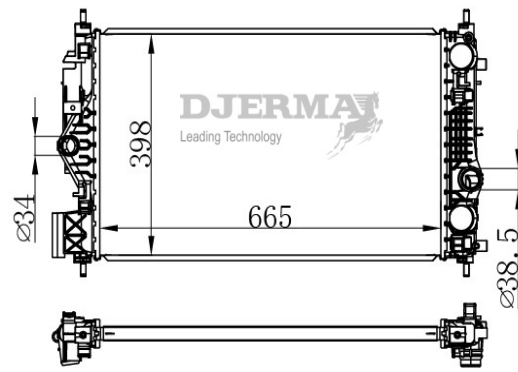

RA-00299

CORE SIZE :665*398*26   DPI :
TANK SIZE :48/48*408   NISSENS : 630764
CONN SIZE :34/34   OIL COOLER :
OEM :1300348/13421311