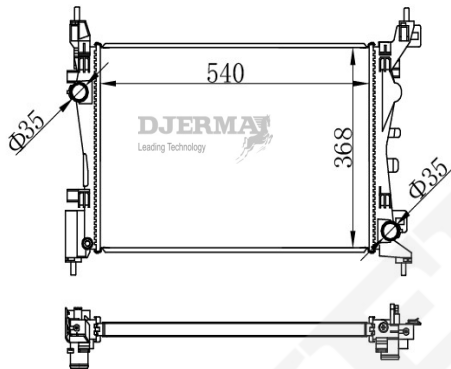

RA-00323

CORE SIZE :540*368*18   DPI :
TANK SIZE :42.5/42.5*379   NISSENS :61917
CONN SIZE :35/35   OIL COOLER :
OEM :55700447