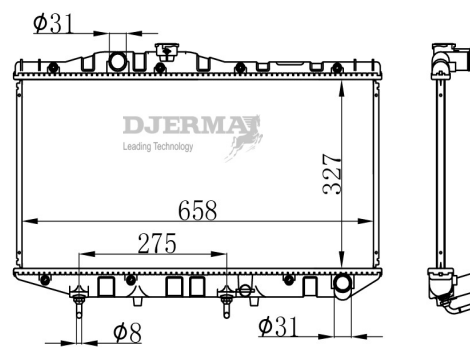

RA-12239A

CORE SIZE :327*658*16   DPI :870
TANK SIZE :40/50*686   NISSENS :64735
CONN SIZE : 31/31   OIL COOLER : 275
OEM : 16400-74130