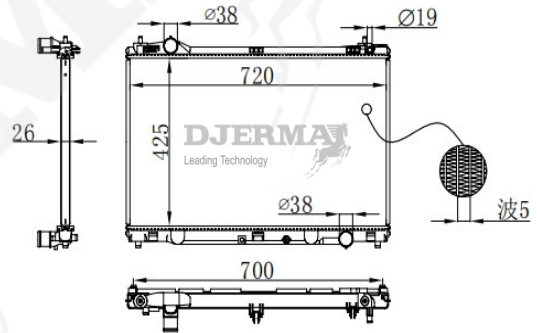

RA-12289-S

CORE SIZE :425*720*26   DPI :
TANK SIZE :44/*731.5   NISSENS :
CONN SIZE : 34/34   OIL COOLER :
OEM :16400-0V250