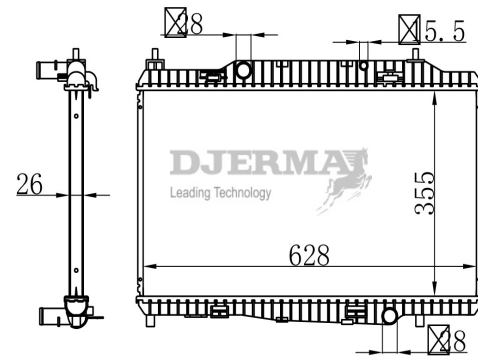

RA-01240

CORE SIZE :355*628*26 DPI :13430
 TANK SIZE : 40/40*650 NISSENS :
 CONN SIZE :28/28 OIL COOLER :
 OEM : C1BZ-8005-A

ILLUSTRATION

RA-01XXX

RA-01241A

CORE SIZE :700*458*26 DPI :227
 TANK SIZE : 46/76*470 NISSENS :
 CONN SIZE : 38/38 OIL COOLER :203
 OEM :E6AZ8005A