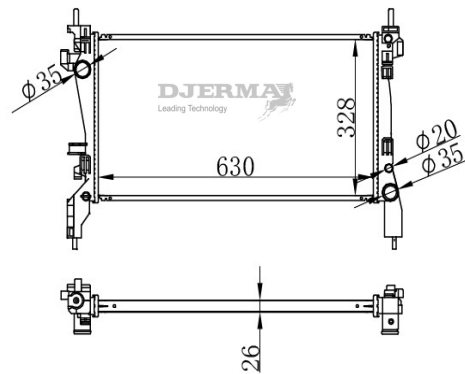

RA-28104

CORE SIZE : 630*328*26   DPI :
TANK SIZE : 43/43*355   NISSENS : 636004
CONN SIZE : 35/35   OIL COOLER : NONE
OEM : 1330T9