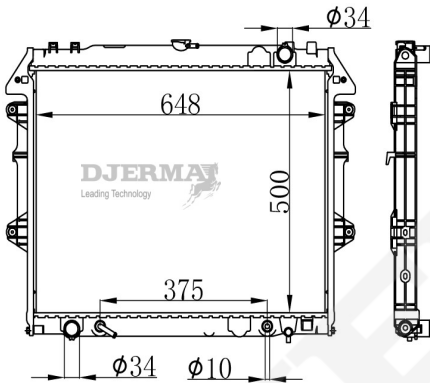

RA-12240A

CORE SIZE :500*648*26   DPI :
TANK SIZE :48/48*678   NISSENS :
CONN SIZE : 34/34   OIL COOLER : 375
OEM : 164100C140;164100C210