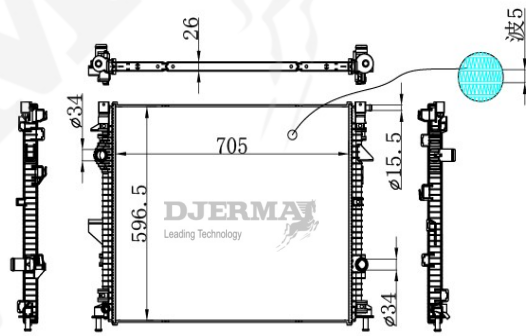

RA-01238-S

CORE SIZE :705*596.5*26   DPI :
TANK SIZE : 41/41*609.5   NISSENS : 66861
CONN SIZE : 34/34   OIL COOLER :
OEM :