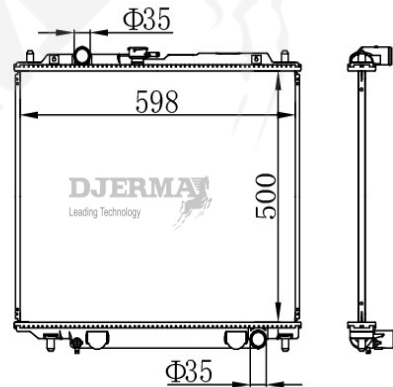

RA-10235

CORE SIZE :500*598*32   DPI :
TANK SIZE :57/57*620   NISSENS :62852
CONN SIZE :35/35   OIL COOLER :
OEM : MB890954