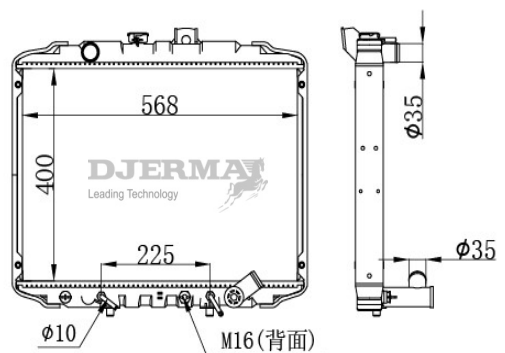

RA-03169A

CORE SIZE :400*568*26   DPI :
TANK SIZE : 53.5/53.5*592   NISSENS :
CONN SIZE : 35/35   OIL COOLER : 225
OEM :25300-43800