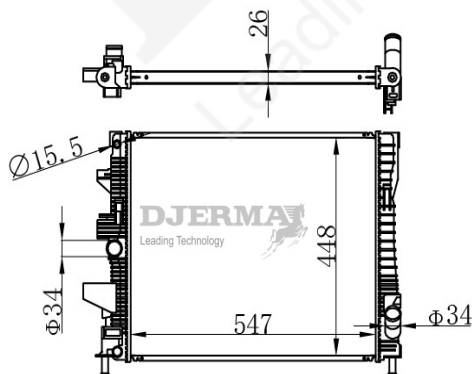

RA-01251

CORE SIZE :547*448*26   DPI :13635
TANK SIZE : 43/43*471   NISSENS :606446
CONN SIZE : 34/34   OIL COOLER :
OEM :1922567/1903023