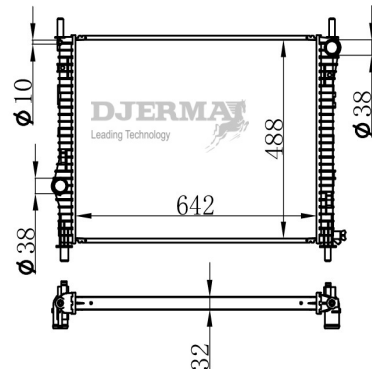

RA-01228-S

CORE SIZE :642*488*32   DPI :13486
TANK SIZE :49/49*509   NISSENS :
CONN SIZE : 38/38   OIL COOLER :
OEM : FR3Z8005A/B