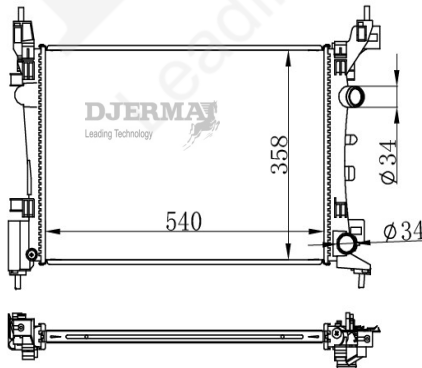

RA-00325

CORE SIZE :540*358*22   DPI :
TANK SIZE :42.5/42.5*379   NISSENS :61918
CONN SIZE :35/35   OIL COOLER :
OEM :1300279