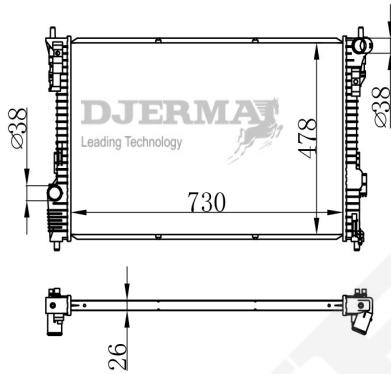

RA-01255

CORE SIZE :730*478*26   DPI :13522
TANK SIZE : 48/48*507   NISSENS :
CONN SIZE : 38/38   OIL COOLER :
OEM :