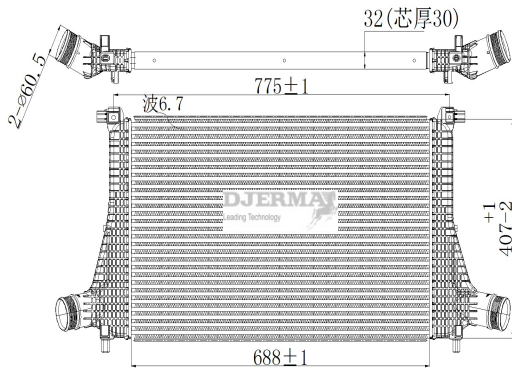

IN-01015

CORE SIZE : 657*154.5*40 DPI :
 TANK SIZE: 55/55*161 NISSENS :
 CONN SIZE: 50/50 OIL COOLER : NONE
 OEM : BV619L440AF

ILLUSTRATION

IN-XXXXX

IN-04025

CORE SIZE : 688*407*30 DPI :
 TANK SIZE: 42/42*406.5 NISSENS :
 CONN SIZE: 60.5/60.5 OIL COOLER : NONE
 OEM : 3QG 145 803