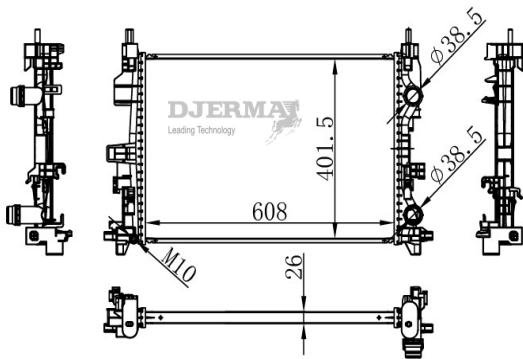

RA-00289

CORE SIZE :650*268*32 DPI :
 TANK SIZE :56/56*281 NISSENS : 63286A
 CONN SIZE :36/34 OIL COOLER :
 OEM :1300151

ILLUSTRATION

RA-00XXX

RA-00290-S

CORE SIZE :608*401.5*26 DPI :13533
 TANK SIZE :41.5/41.5*427 NISSENS :
 CONN SIZE :38.5/38.5 OIL COOLER :
 OEM :68247208AA