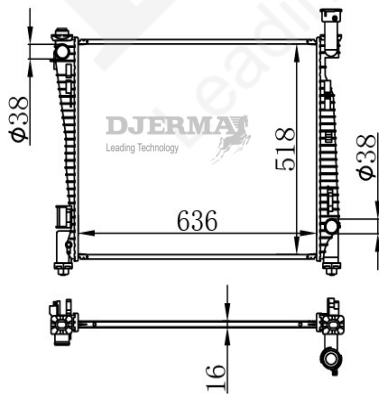

RA-00274A

CORE SIZE :550*378*16 DPI : 13247
 TANK SIZE :48/48*543 NISSENS :
 CONN SIZE :35/35 OIL COOLER :292
 OEM :

RA-00275

CORE SIZE :636*518*16 DPI : 13200
 TANK SIZE :42/42*546.5 NISSENS :
 CONN SIZE :38/38 OIL COOLER :
 OEM :55038185AE/52014529a'b