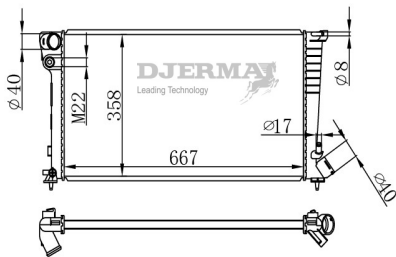

RA-21101

CORE SIZE : 667*358*26   DPI :
TANK SIZE:42.5/42.5*379   NISSENS :61326A
CONN SIZE :40/40   OIL COOLER : NONE
OEM :133057/1EQ/ZT