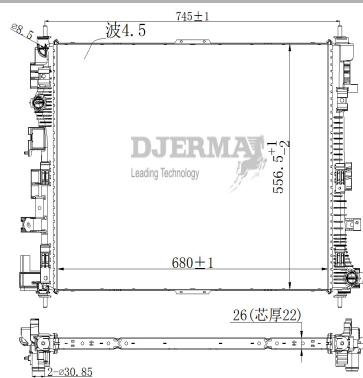

RA-00042

CORE SIZE : 680*556.5*26   DPI : 13682
TANK SIZE: 42.5/42.5*565.5   NISSENS :
CONN SIZE:31/31   OIL COOLER : NONE
OEM : 84300707 / 23270570