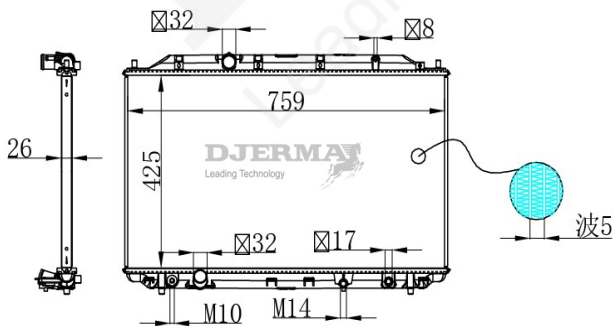

RA-11026

CORE SIZE : 425*759*26 DPI :
 TANK SIZE : 44/44*771 NISSENS :
 CONN SIZE : 32/32 OIL COOLER :
 OEM :19710-5MS-H01

RA-11027-S

CORE SIZE : 425*759*26 DPI :
 TANK SIZE : 44/44*771 NISSENS :
 CONN SIZE : 32/32 OIL COOLER :
 OEM :