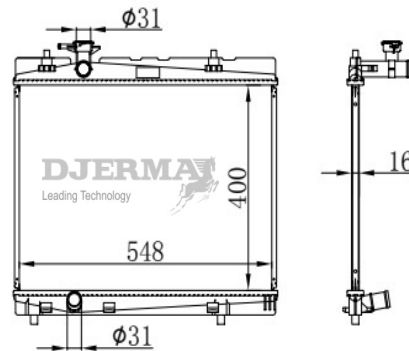

RA-12257

CORE SIZE :400*548*16 DPI :
 TANK SIZE :33/33*562 NISSENS :
 CONN SIZE :313/13 OIL COOLER :
 OEM : 16400-0Y400

ILLUSTRATION

RA-12XXX

RA-12258A

CORE SIZE :425*728*26 DPI :1306
 TANK SIZE :44/44*732.5 NISSENS :
 CONN SIZE :38/38 OIL COOLER :
 OEM :