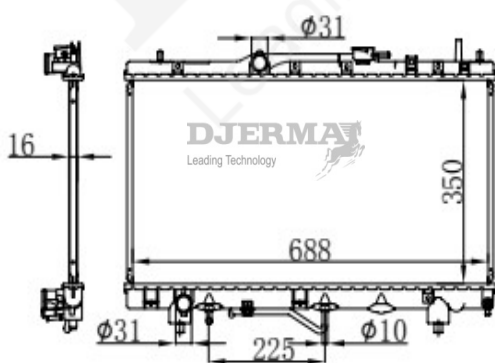

RA-12262A

CORE SIZE :350*688*16   DPI :
TANK SIZE :48/48*717   NISSENS :
CONN SIZE :31/31   OIL COOLER :225
OEM : 16400-16580/16800