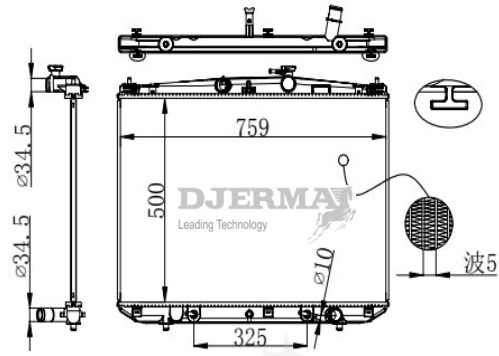

RA-12265A

CORE SIZE :500*759*16   DPI :13602
TANK SIZE :44/44*771   NISSENS :
CONN SIZE :34.5/34.5   OIL COOLER :325
OEM : 16400-36130