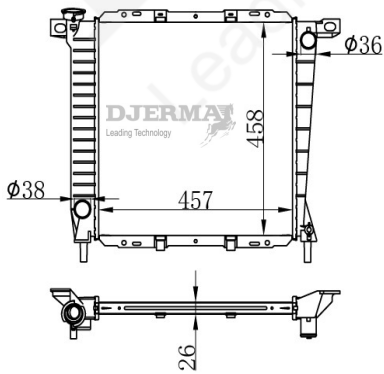

RA-01245

CORE SIZE :457*458*26   DPI :897
TANK SIZE : 47/47*470   NISSENS :
CONN SIZE : 38/36   OIL COOLER :
OEM :ZL215200A/E5TZ800