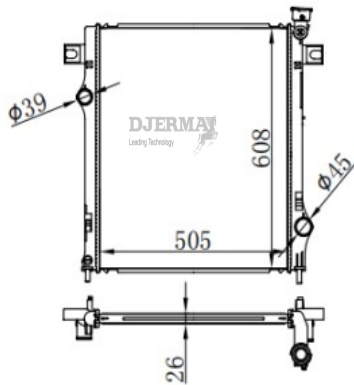

RA-10221

CORE SIZE :700*408*16 DPI : 13443
 TANK SIZE :35/35*431 NISSENS :
 CONN SIZE :35/35 OIL COOLER :
 OEM :

ILLUSTRATION

RA-10XXX

RA-10228

CORE SIZE :505*608*26 DPI : 2971
 TANK SIZE :42.5/42.5*621 NISSENS :
 CONN SIZE :39/45 OIL COOLER :
 OEM : 68003973AB