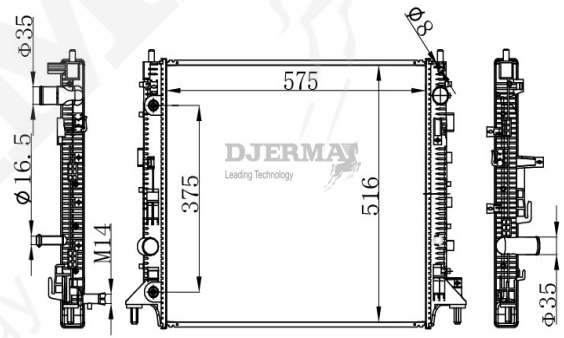

RA-00330A-S

CORE SIZE :575*516*32 DPI :13598
 TANK SIZE :52.5/52.5*540 NISSENS :
 CONN SIZE :35/35 OIL COOLER :375
 OEM :

RA-00331A

CORE SIZE :675*498*32 DPI :
 TANK SIZE :63/63*517.5 NISSENS :606256
 CONN SIZE :34/34 OIL COOLER :292
 OEM :4818254/4819583