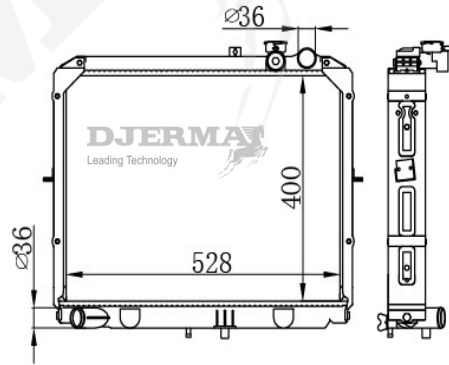

RA-03163A

CORE SIZE :400*528*26   DPI :
TANK SIZE :47/47*558   NISSENS :66646
CONN SIZE :36/36   OIL COOLER :
OEM :0K60A-15200A/B/C