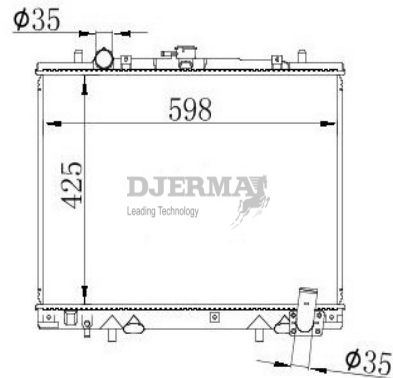

RA-10237

CORE SIZE :375*598*26   DPI :
TANK SIZE :57/57*620   NISSENS :
CONN SIZE :35/35   OIL COOLER :
OEM :MR281023