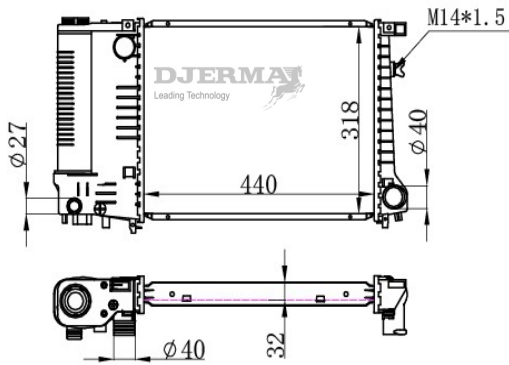

RA-05147

CORE SIZE :440*318*32   DPI :
TANK SIZE :60/60*347   NISSENS : 60735A
CONN SIZE : 40/40   OIL COOLER :
OEM : 1712982/1719302/30

RA-05148 (全铝)

RA-05149