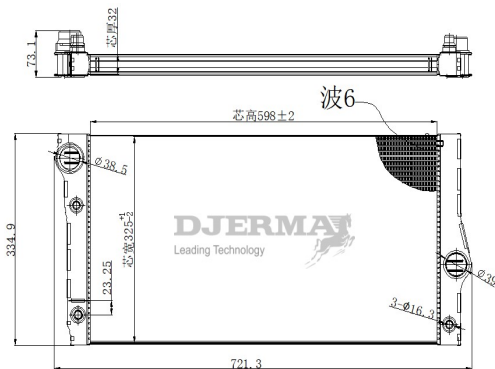

RA-05022(全铝)

CORE SIZE : 598*325*32   DPI :
TANK SIZE: NISSENS :
CONN SIZE :38.5/39   OIL COOLER : NONE
OEM : 17117562586/ 17118615426