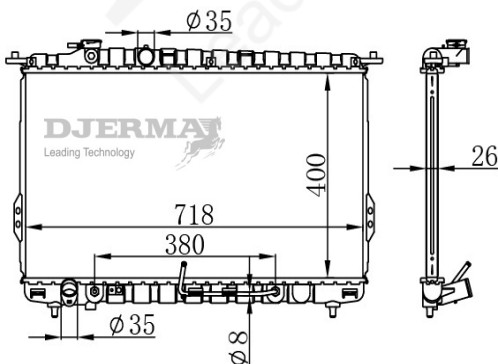

RA-03164A

CORE SIZE :400*718*26   DPI :2790
TANK SIZE : 47/47*727.5   NISSENS :67028
CONN SIZE : 35/35   OIL COOLER : 380
OEM :25310-39500/3F000