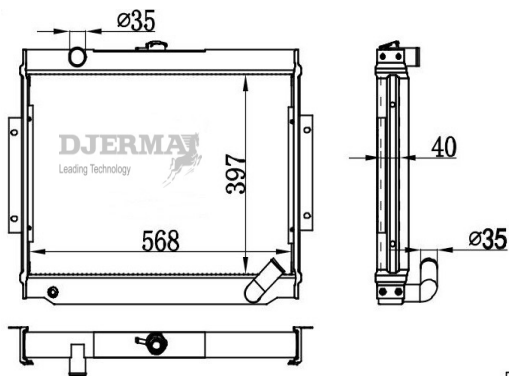

RA-10238(全铝)