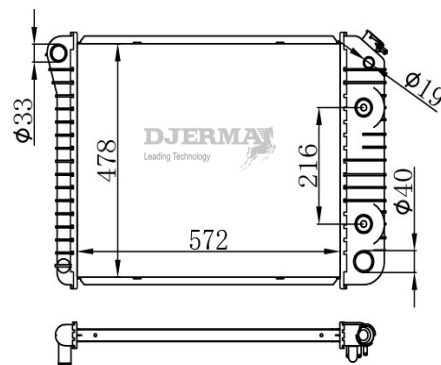

RA-00304A

CORE SIZE :572*478*32   DPI :1599
TANK SIZE :60/60*527   NISSENS :
CONN SIZE :33/40   OIL COOLER :216
OEM :3043880