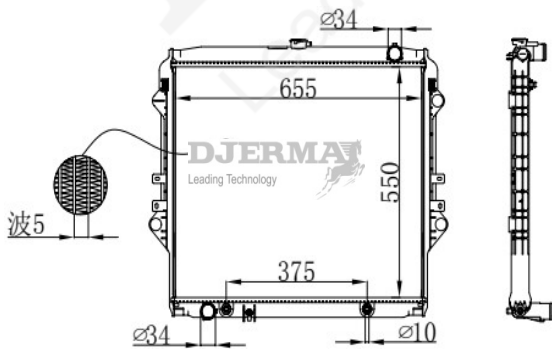

RA-12252A-S

CORE SIZE :550*655*26   DPI :
TANK SIZE :44/44*674.5   NISSENS :
CONN SIZE :34/34   OIL COOLER :375
OEM : 16400-0C280