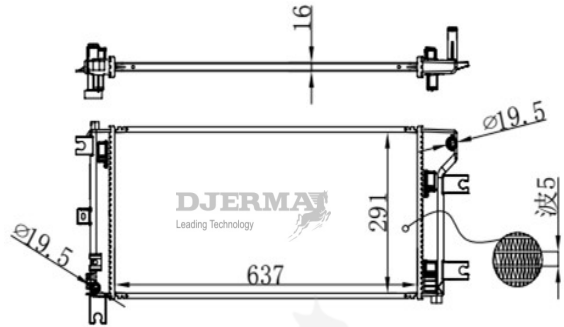

RA-07193-S

CORE SIZE : 637*291*16   DPI :13442
TANK SIZE :36/36*328   NISSENS :68773
CONN SIZE : 19.5/19.5   OIL COOLER :
OEM : 21410-3NF0A