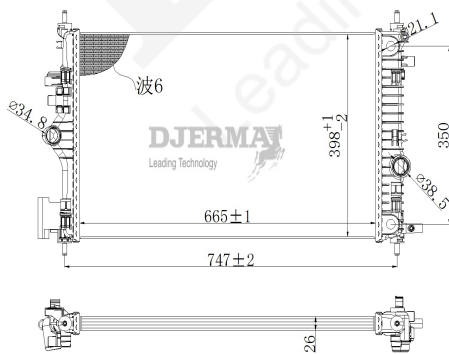

RA-00041A

CORE SIZE : 665*398*26   DPI :
TANK SIZE: 41.5/41.5*417.5   NISSENS :
CONN SIZE:34.8/38.5   OIL COOLER : NONE
OEM : 92281269