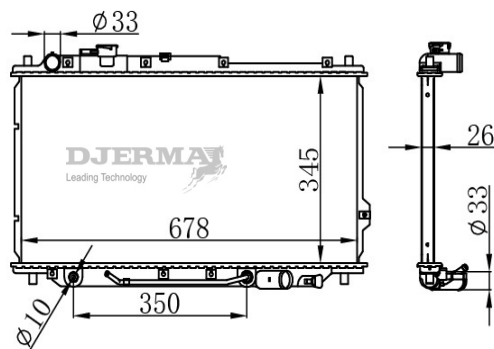

RA-03195A

CORE SIZE :345*678*26   DPI :2441
TANK SIZE : 47/47*706   NISSENS :66631
CONN SIZE : 33/33   OIL COOLER : 350
OEM :K2A2-15-200