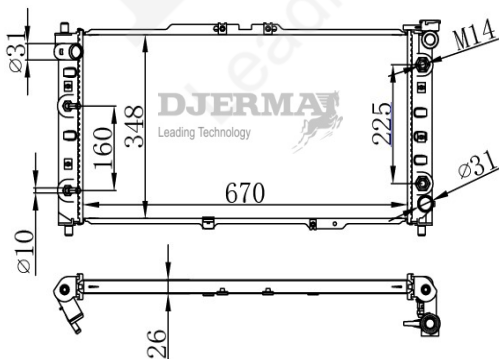

RA-02147A

CORE SIZE :670*348*26   DPI :1558
TANK SIZE :46/46*366   NISSENS :
CONN SIZE :31/31   OIL COOLER : 160/225
OEM :B69K15-200B/2000