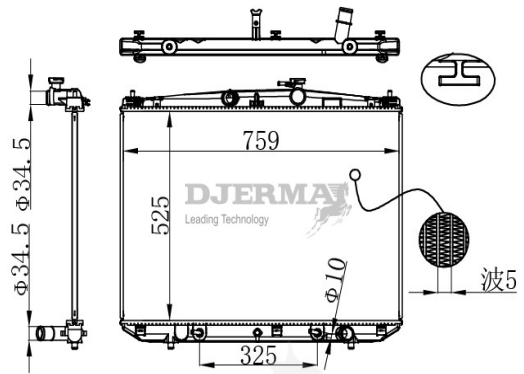

RA-12293A-S

CORE SIZE :525*759-26   DPI : 13450
TANK SIZE :44/44*771   NISSENS :
CONN SIZE :34.5/34.5   OIL COOLER :
OEM :45111CA000