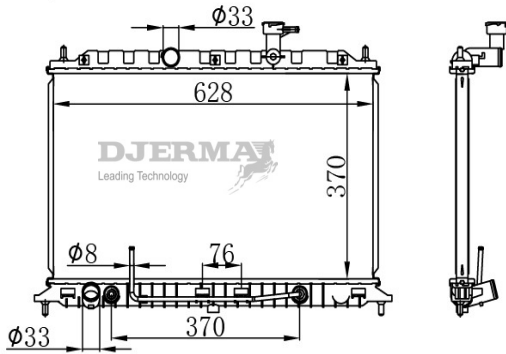

RA-03180A

CORE SIZE :370*628*16   DPI :
TANK SIZE : 46/46*647   NISSENS :66687
CONN SIZE : 33/33   OIL COOLER : 370
OEM :25310-1G000/1G100