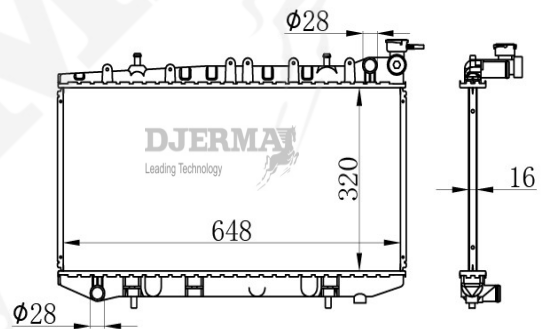

RA-07101

CORE SIZE : 320*648*16   DPI : 1440
TANK SIZE :36/46*669   NISSENS : 62952
CONN SIZE : 28   OIL COOLER :
OEM : 2141057Y01/2141057Y00/2141062Y01