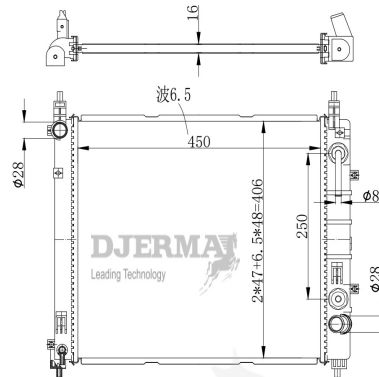

RA-07021A

CORE SIZE :450*406*16   DPI :
TANK SIZE:49.3/49.3*417   NISSENS :
CONN SIZE 28/28   OIL COOLER : 250
OEM :214103AA2A-B21/21460-3AA2A