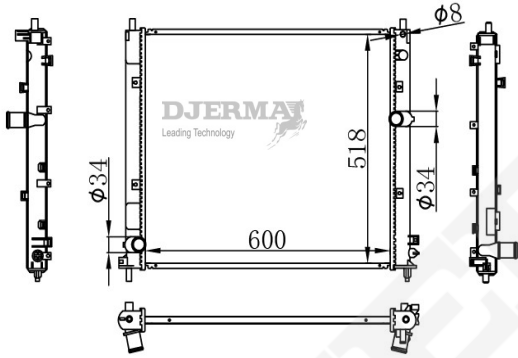

RA-00273A

CORE SIZE :600*518*26   DPI : 2733
TANK SIZE :48/48*543   NISSENS : 61001
CONN SIZE :34/34   OIL COOLER :
OEM :88957419/19129969