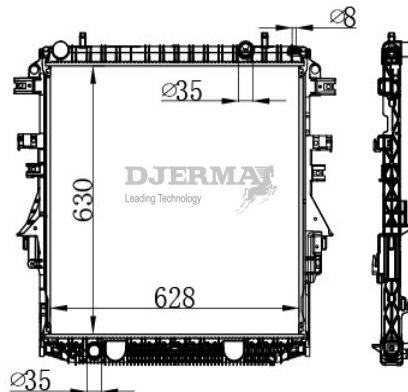

RA-00283

CORE SIZE :630*628*26   DPI : 13501
TANK SIZE :49/49*651   NISSENS :
CONN SIZE :35/35   OIL COOLER :254
OEM :94778493