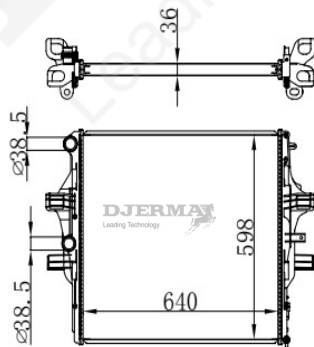

RA-32105

CORE SIZE : 640*598*36   DPI :
TANK SIZE : 52/52*635   NISSENS : 61989
CONN SIZE : 38.5/38.5   OIL COOLER : NONE
OEM : 5801255844/814