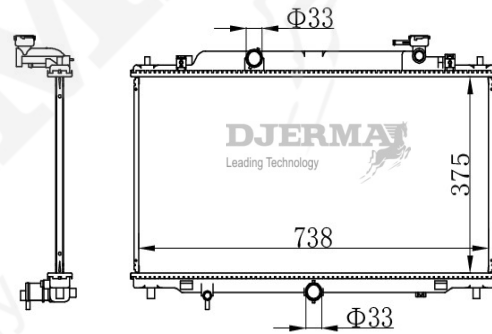

RA-02156

CORE SIZE :375*738*16   DPI :13367-PA16
TANK SIZE :48/48*757   NISSENS :68539
CONN SIZE :33/33   OIL COOLER :
OEM :PE1115200