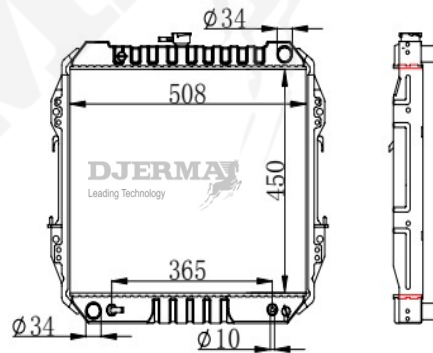

RA-12277A

CORE SIZE :450*508*32   DPI :1430
TANK SIZE :65/65*528   NISSENS :
CONN SIZE :34/34   OIL COOLER :365
OEM :