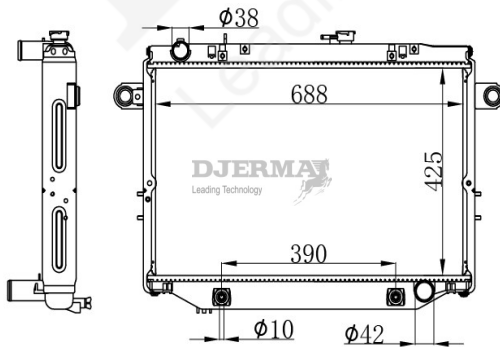

RA-12238A

CORE SIZE :425*688*40   DPI :
TANK SIZE :50/50*666   NISSENS :64818
CONN SIZE : 38/42   OIL COOLER : 390
OEM : 16400-17320