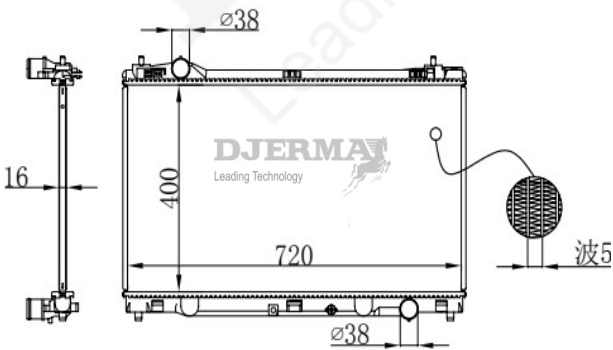

RA-12256-S

CORE SIZE :400*720*16   DPI :13477
TANK SIZE :44/44*732.5   NISSENS :
CONN SIZE :38/38   OIL COOLER :
OEM : 16400-31870