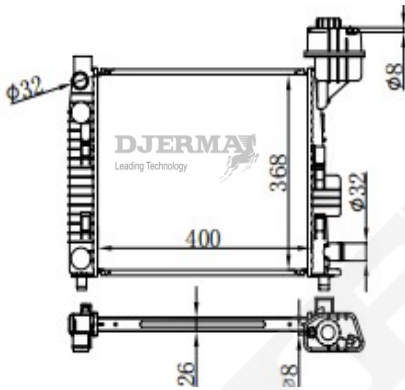

RA-08143

CORE SIZE : 400*368*26   DPI :
TANK SIZE :41.3/41.3*389.8   NISSENS :62663
CONN SIZE : 32/32   OIL COOLER :
OEM :