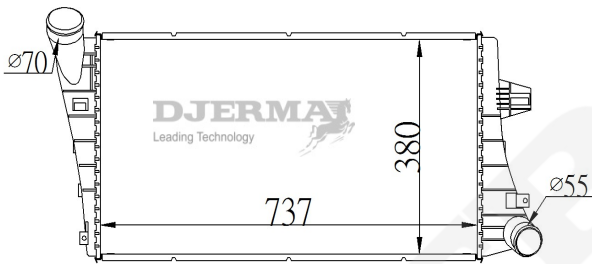

IN-29002

CORE SIZE : 737*380*25   DPI :
TANK SIZE : 42/42*394   NISSENS :
CONN SIZE : 70/55   OIL COOLER : NONE
OEM : C00002423