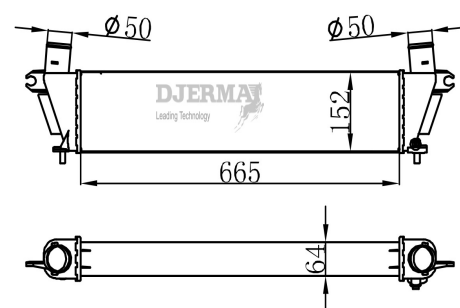

IN-17101

CORE SIZE :665*152*64   DPI :
TANK SIZE: NISSENS :
CONN SIZE:50/50   OIL COOLER : NONE
OEM :8-98090627-2