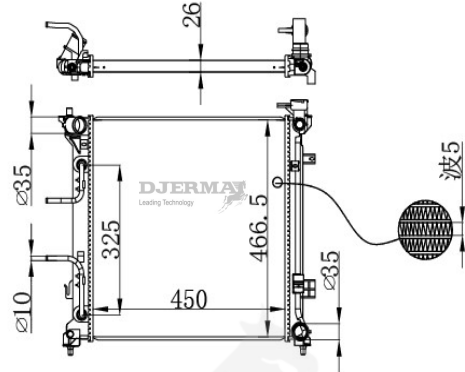

RA-03181A-S

CORE SIZE :450*466.5*26   DPI :13506
TANK SIZE : 44/44*483   NISSENS :
CONN SIZE : 35/35   OIL COOLER : 325
OEM :