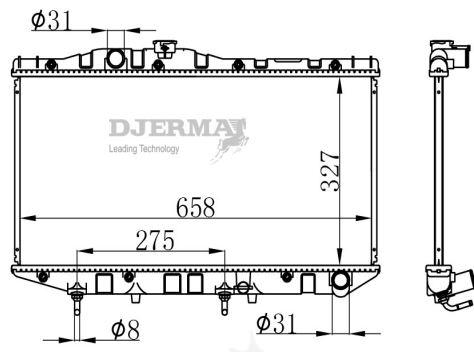

ILLUSTRATION

RA-12XXX

RA-12238A

CORE SIZE :425*688*40 DPI :
 TANK SIZE :50/50*666 NISSENS :64818
 CONN SIZE : 38/42 OIL COOLER : 390
 OEM : 16400-17320

RA-12239A

CORE SIZE :327*658*16 DPI :870
 TANK SIZE :40/50*686 NISSENS :64735
 CONN SIZE : 31/31 OIL COOLER : 275
 OEM : 16400-74130