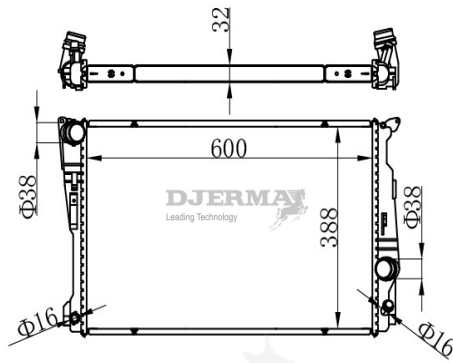

RA-05056

CORE SIZE :600*388*32   DPI :
TANK SIZE : 50/50*405   NISSENS :
CONN SIZE :38/38   OIL COOLER : NONE
OEM :17117823567