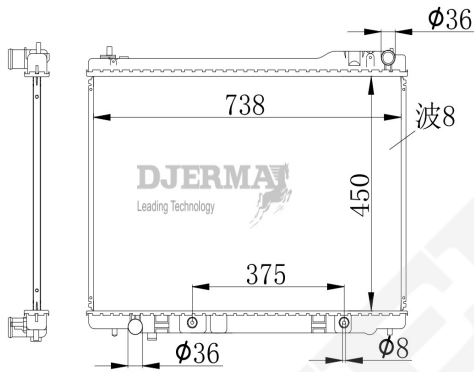

RA-07035A

CORE SIZE :450*735*16   DPI :2671-PA16
TANK SIZE:47/47*757   NISSENS :68118
CONN SIZE: 36/36   OIL COOLER : 375
OEM :21460-CG200/CM81B