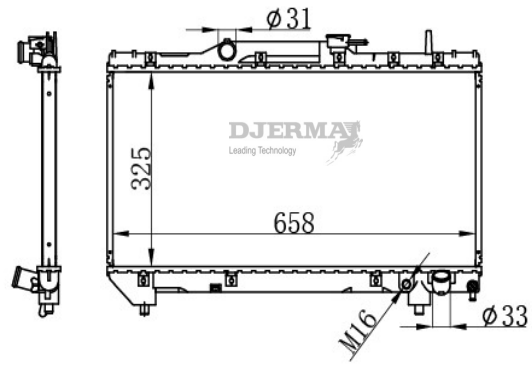

RA-12304-N

CORE SIZE :325*658*26   DPI :
TANK SIZE :48/48*678   NISSENS :
CONN SIZE : 31/33   OIL COOLER :
OEM :