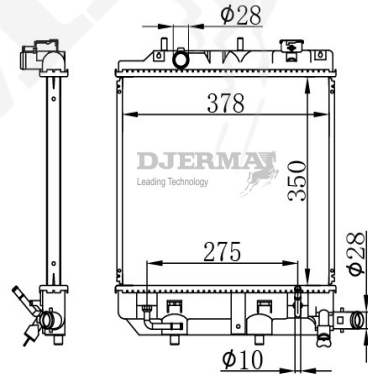

RA-02146A

CORE SIZE :350*378*26   DPI :
TANK SIZE :48/48*400   NISSENS :62459
CONN SIZE :28/28   OIL COOLER : 275
OEM :B5D8-15-200 A/B