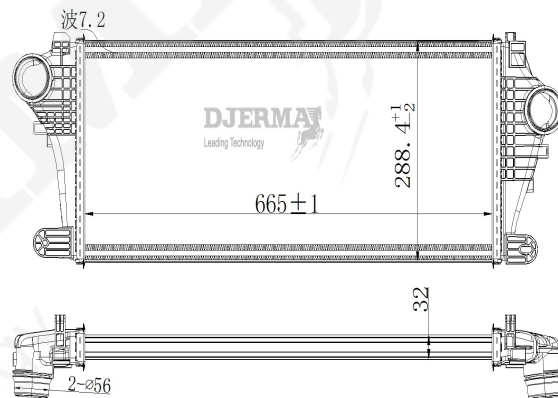

IN-00036

CORE SIZE :665*288.4*32 DPI :
 TANK SIZE: 47.5/47.5*292.5 NISSENS :
 CONN SIZE :56/56 OIL COOLER : NONE
 OEM :23336319

IN-00037

CORE SIZE : 665*361.5*30 DPI :
 TANK SIZE: 44/44*369.5 NISSENS :
 CONN SIZE:61/61 OIL COOLER : NONE
 OEM : 20979494