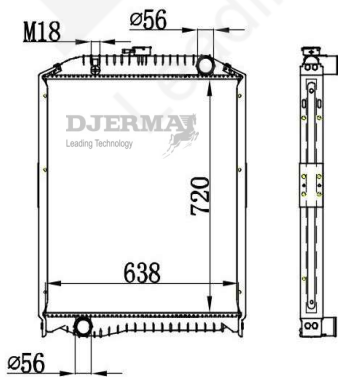

RA-12290

CORE SIZE :720*638*40   DPI :
TANK SIZE :55/55*660   NISSENS :
CONN SIZE :56/56   OIL COOLER :
OEM :16090-6320