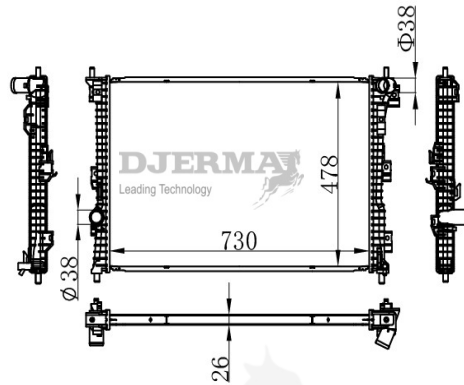

RA-01254

CORE SIZE :730*478*26   DPI :
TANK SIZE :48/48*507   NISSENS :
CONN SIZE : 38/38   OIL COOLER :
OEM :