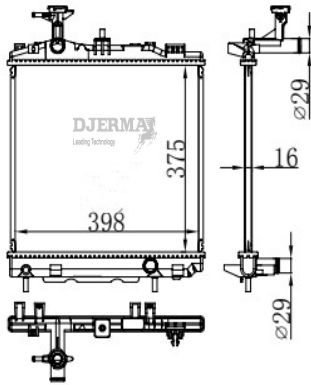

RA-10215

CORE SIZE :375*688*36 DPI : 2676
 TANK SIZE :52/52*713 NISSENS :
 CONN SIZE :36/36 OIL COOLER :
 OEM : MR464612

ILLUSTRATION

RA-10XXX

RA-10216

CORE SIZE :375*398*16 DPI :
 TANK SIZE :31.5/39.5*425.5 NISSENS :628988
 CONN SIZE :29/29 OIL COOLER :
 OEM : 1350A537/1350A799/1350A801