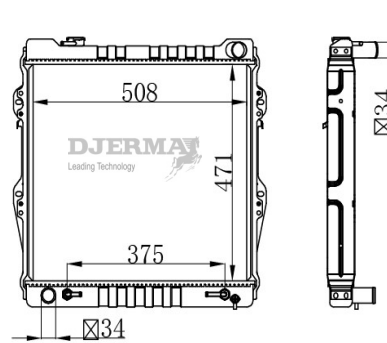

RA-12302A

CORE SIZE :471*508*32   DPI :50
TANK SIZE :59/59*545   NISSENS :
CONN SIZE :34/34   OIL COOLER :375
OEM :16400-65041