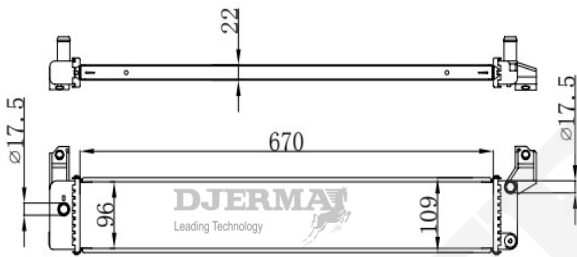

RA-12251-S

CORE SIZE :670*96*22   DPI :13300
TANK SIZE :40/40*105   NISSENS :
CONN SIZE : 17.5/17.5   OIL COOLER :
OEM : G9010-33030