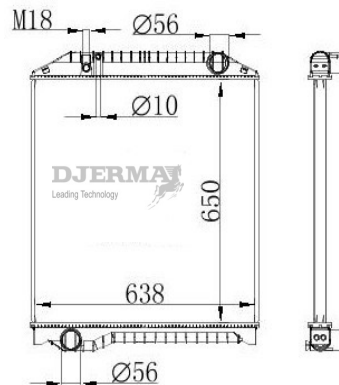

RA-12291

CORE SIZE :650*638*40   DPI :
TANK SIZE :63/63*660   NISSENS :
CONN SIZE :56/56   OIL COOLER :
OEM :16041-E0560