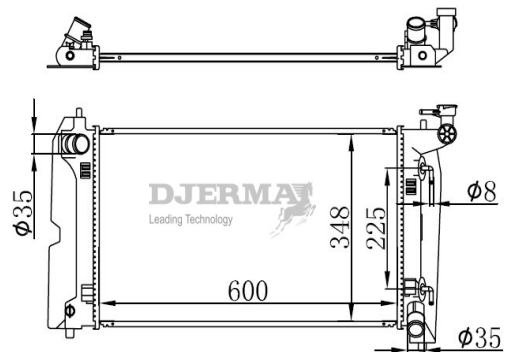

RA-12297A

CORE SIZE :600*348*26   DPI :
TANK SIZE :48/48*372   NISSENS :
CONN SIZE :35/35   OIL COOLER :225
OEM :16400-0D220/0D200