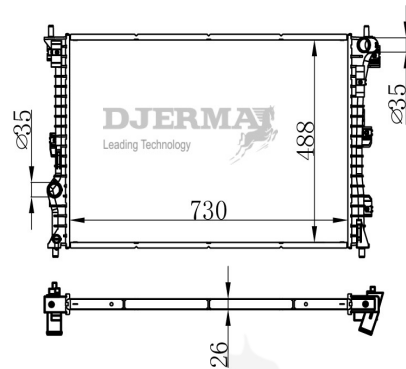

RA-01230

CORE SIZE :730*488*26   DPI :13327
TANK SIZE : 46.5/46.5*508.5 NISSENS :
CONN SIZE : 35/35   OIL COOLER :
OEM : BE5Z 8005 B