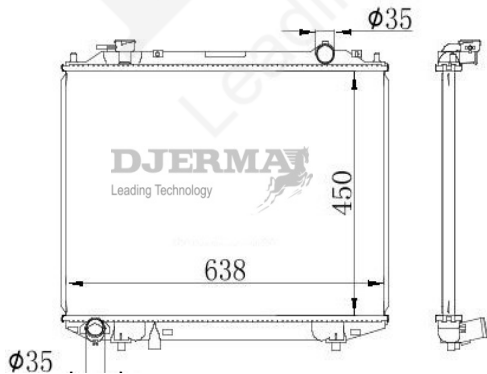

RA-02157

CORE SIZE :400*638*16   DPI :
TANK SIZE :49.5/49.5*649.5   NISSENS :62246A
CONN SIZE :35/35   OIL COOLER :
OEM :WL21-152-00B/A