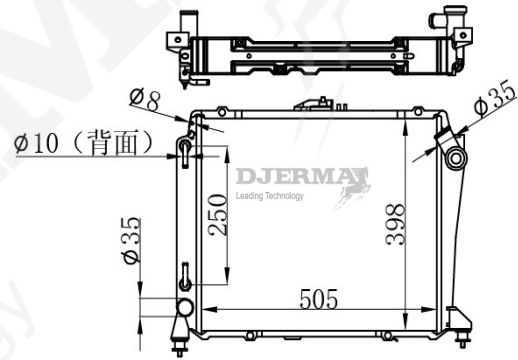

RA-12301A

CORE SIZE :505*398*48   DPI :
TANK SIZE :69/69*416   NISSENS :
CONN SIZE :35/35   OIL COOLER :250
OEM :16400-5B750