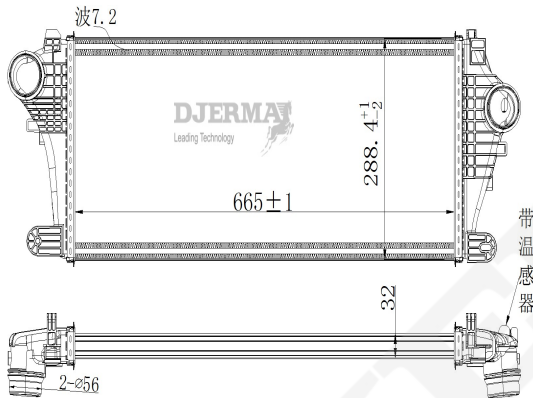

IN-00035

CORE SIZE :665*288.4*32   DPI :
TANK SIZE: 47.5/47.5*292.5   NISSENS :
CONN SIZE :56/56   OIL COOLER : NONE
OEM : 23336337