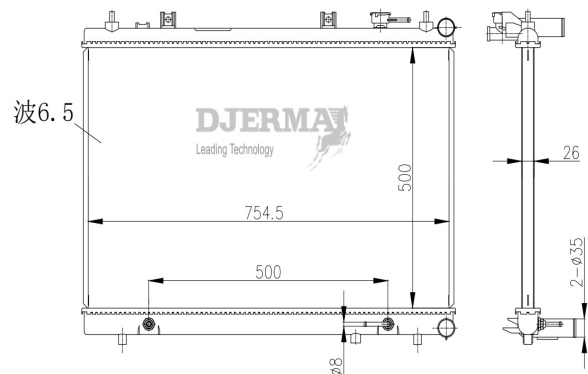

RA-07037A

CORE SIZE :500*754.5*26   DPI :13348
TANK SIZE:49/49*778   NISSENS :
CONN SIZE: 35/35   OIL COOLER :500
OEM :21460-3JA0E