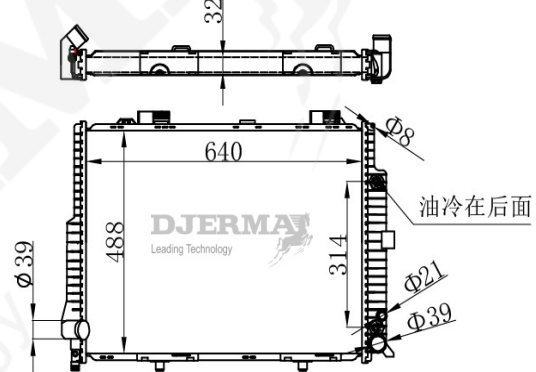

RA-08065A

CORE SIZE :640*488*32   DPI :
TANK SIZE:61/61*516   NISSENS : 62615
CONN SIZE :39/39   OIL COOLER :314
OEM : A2105004703