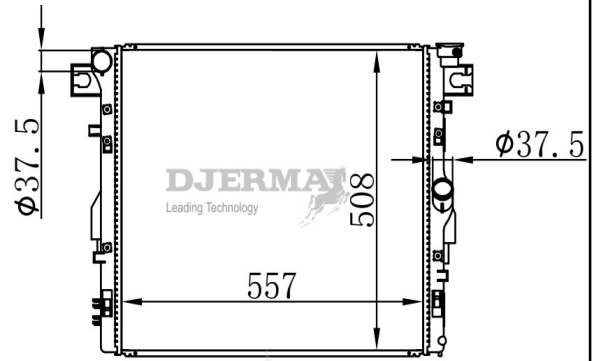

RA-10150

CORE SIZE : 557*508*26   DPI : 2957
TANK SIZE : 42.5/42.5*534.5   NISSENS :
CONN SIZE : 37.5   OIL COOLER : NONE
OEM : 55056633AB / 55056633AA