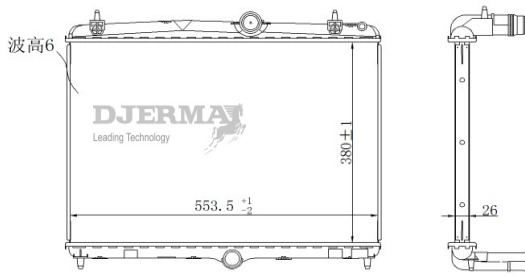

ILLUSTRATION

RA-21XXX

RA-21012

CORE SIZE : 380*553.5*26   DPI :
TANK SIZE:47.5/47.5*569   NISSENS :
CONN SIZE :34.5/32   OIL COOLER : NONE
OEM : 9801253980