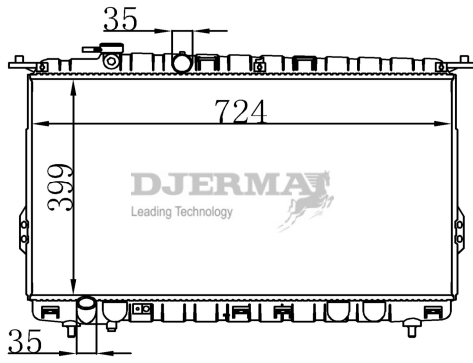

ILLUSTRATION

RA-03XXX

RA-03001

CORE SIZE : 399*724*16   DPI :
TANK SIZE : 47/47*727.5   NISSENS :
CONN SIZE : 33.5/33   OIL COOLER : NONE
OEM : 25310-38000