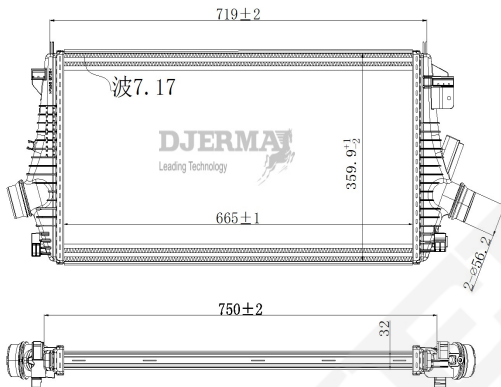

IN-00041

CORE SIZE : 665*360*32   DPI :
TANK SIZE: 48/48*366.5   NISSENS :
CONN SIZE:56/56   OIL COOLER : NONE
OEM : 92281273