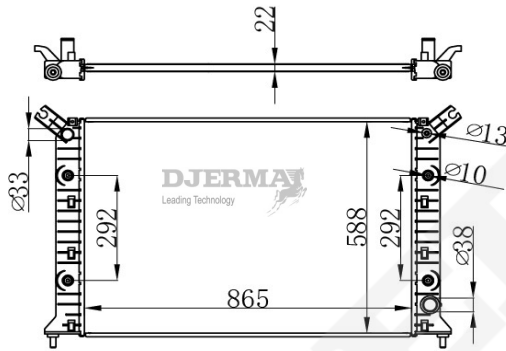

RA-00267A

CORE SIZE :865*588*22   DPI : 13301
TANK SIZE : 55/55*598.5   NISSENS :
CONN SIZE : 33/38   OIL COOLER :292/292
OEM :25838891