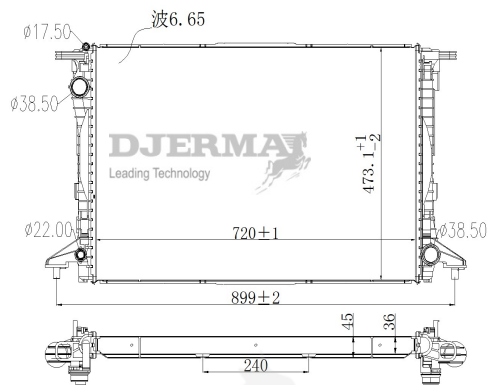

RA-06012

CORE SIZE : 720*473*36   DPI :
TANK SIZE: 51.5/51.5*478   NISSENS :
CONN SIZE: 38.5/38.5   OIL COOLER : NONE
OEM : 8W0 121 251 N

RA-06013

CORE SIZE : 720*476.5*26   DPI :
TANK SIZE: 39.5/39.5*485.5   NISSENS :
CONN SIZE: 32.5/32.5   OIL COOLER : NONE
OEM : 8W0 121 251 AK