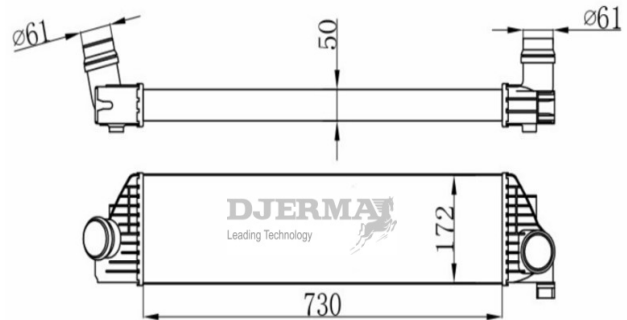

IN-19101

CORE SIZE :730*172*50   DPI :
TANK SIZE :65/65*176   NISSENS :
CONN SIZE :61/61   OIL COOLER : NONE
OEM : 4420575 / 93168279