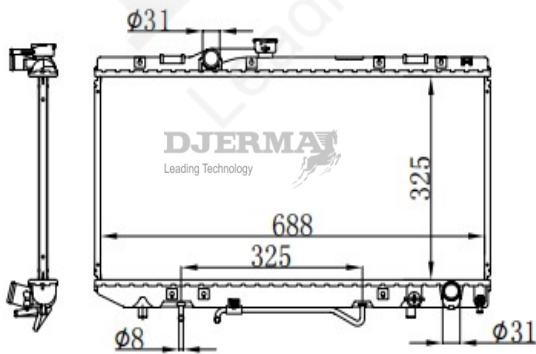

RA-12268A

CORE SIZE :325*688*26   DPI :1174
TANK SIZE :47/47*713   NISSENS :
CONN SIZE :31/31   OIL COOLER :325
OEM : 16400-74500