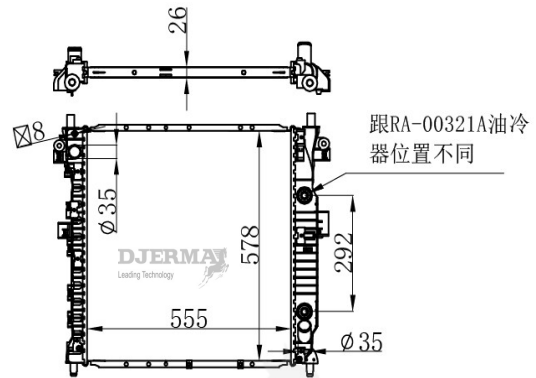

RA-00322A

CORE SIZE :555*578*26   DPI :
TANK SIZE :51/51*596   NISSENS :
CONN SIZE :35/35   OIL COOLER :292
OEM :2131031231;2131031230