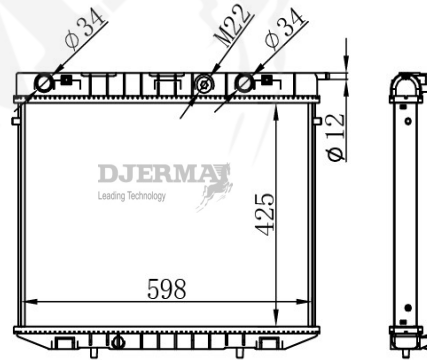

RA-00334

CORE SIZE :425*598*32   DPI :
TANK SIZE :64/64*626   NISSENS :63244
CONN SIZE :34/34   OIL COOLER :
OEM :1300119;1300120;1302058