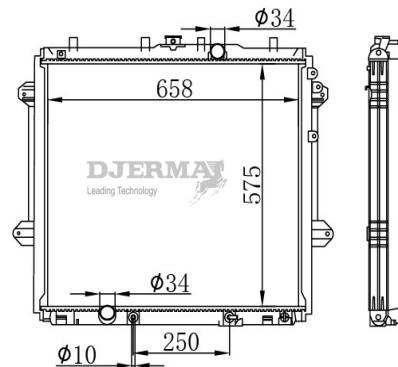

RA-12233A

CORE SIZE :575*658*26   DPI :13251
TANK SIZE : 48/48*678   NISSENS :646825
CONN SIZE : 34   OIL COOLER : 250
OEM : 16400-31710/OP320/31711