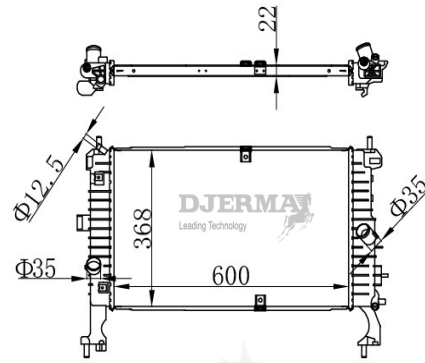

ILLUSTRATION

RA-00XXX

RA-00347

CORE SIZE :727*388*26 DPI :
 TANK SIZE :42/42*416 NISSENS :63824A
 CONN SIZE :32/32 OIL COOLER :
 OEM :4414972

RA-00348-M

CORE SIZE :600*368*22 DPI :
 TANK SIZE :54.5/54.5*374.5 NISSENS :63092
 CONN SIZE :35/35 OIL COOLER :
 OEM :1300260/13148296