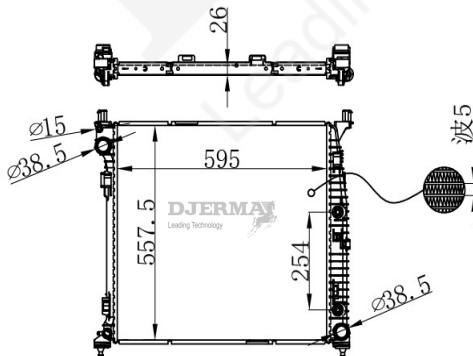

RA-08028A-S

CORE SIZE : 559*557.5*26   DPI : 13505
TANK SIZE: 60.5/60.5*470.6   NISSENS :
CONN SIZE :38.5   OIL COOLER : 254
OEM : A099500 0104/1303