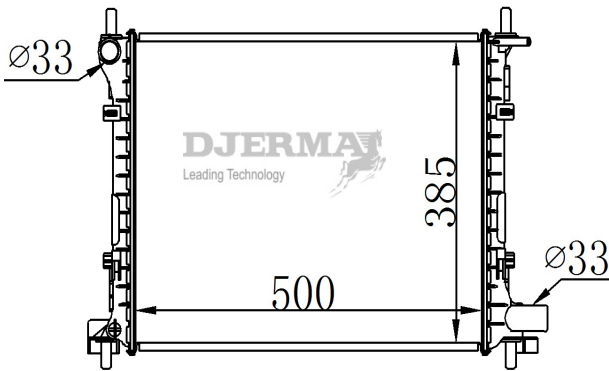

ILLUSTRATION

RA-01XXX

RA-01005

CORE SIZE : 500*385*26   DPI :
TANK SIZE : 48/48*405   NISSENS :
CONN SIZE : 33   OIL COOLER : NONE
OEM : 3N218005AB