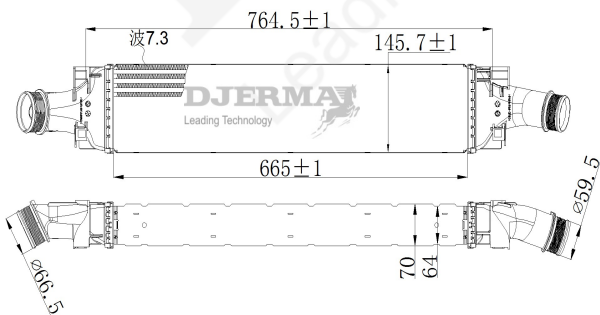

IN-06011

CORE SIZE : 665*145.7*64   DPI :
TANK SIZE: 74.5/74.5*146.5   NISSENS :
CONN SIZE:59.5/66.5   OIL COOLER : NONE
OEM : 8W0 145 805