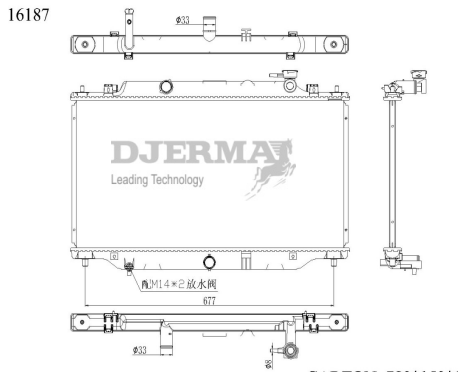

RA-02152

CORE SIZE :378*738*16 DPI :
 TANK SIZE :48/48*757 NISSENS :62466A
 CONN SIZE :31/31 OIL COOLER :
 OEM :RF5C-15-200

ILLUSTRATION

RA-02XXX

RA-02153

CORE SIZE :375*728*16 DPI :
 TANK SIZE :47/47*757 NISSENS :
 CONN SIZE :33/33 OIL COOLER :
 OEM :