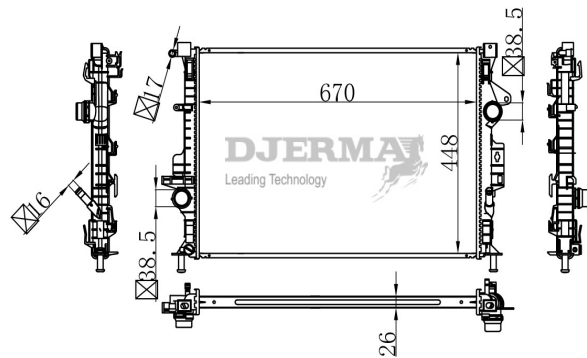

RA-01234

CORE SIZE :670*448*26   DPI :13593
TANK SIZE : 43/43*471.5   NISSENS :
CONN SIZE : 38.5/38.5   OIL COOLER :
OEM :