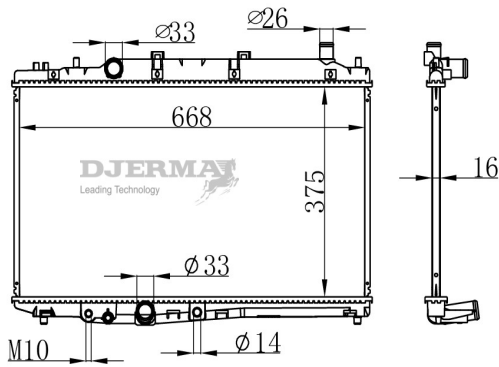

ILLUSTRATION

RA-11XXX

RA-11035

CORE SIZE : 375*668*16   DPI :
TANK SIZE : 32/40*694   NISSENS :
CONN SIZE : 33/33   OIL COOLER :
OEM :