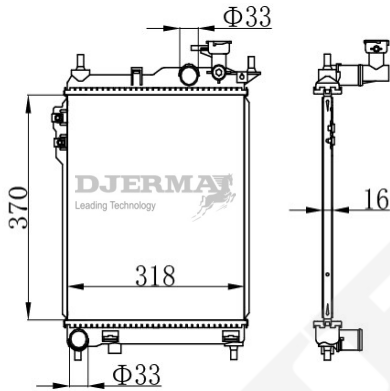

RA-03198

CORE SIZE :370*318*16   DPI :
TANK SIZE : 47/47*324.5   NISSENS :67093
CONN SIZE : 33/33   OIL COOLER :
OEM :25310-1C200