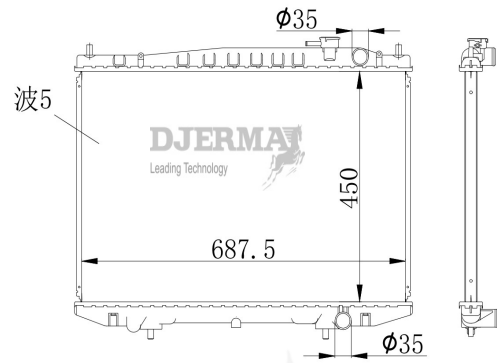

RA-07031-S

CORE SIZE :450*687.5*16   DPI :
TANK SIZE:47/47*713   NISSENS :
CONN SIZE: 35/35   OIL COOLER :
OEM :21410-71A00 /2S400/3S400