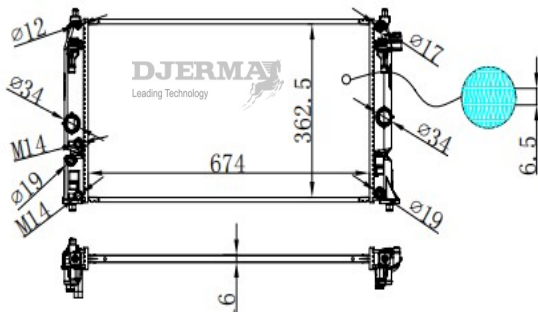

ILLUSTRATION

RA-12XXX

RA-12270-S

CORE SIZE :674*362.5*16   DPI :13591
TANK SIZE :44/44*387.5   NISSENS :
CONN SIZE :34/34   OIL COOLER :
OEM : 16400-37310