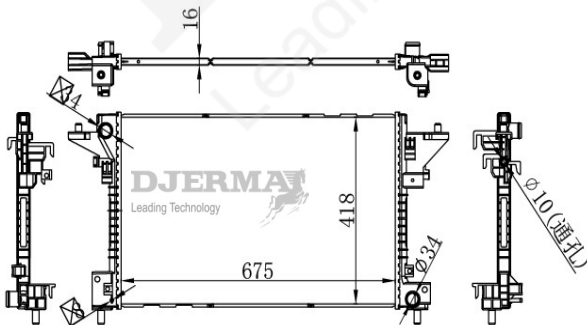

RA-00288

CORE SIZE :675*418*16   DPI :13271
TANK SIZE :32/32*439   NISSENS :
CONN SIZE :34/34   OIL COOLER :
OEM :1300322/2084216