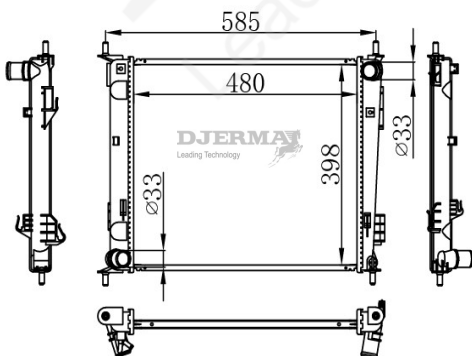

RA-03194

CORE SIZE :480*398*16   DPI :
TANK SIZE : 46/46*424   NISSENS :
CONN SIZE : 33/33   OIL COOLER : 292
OEM :25310-2K000/