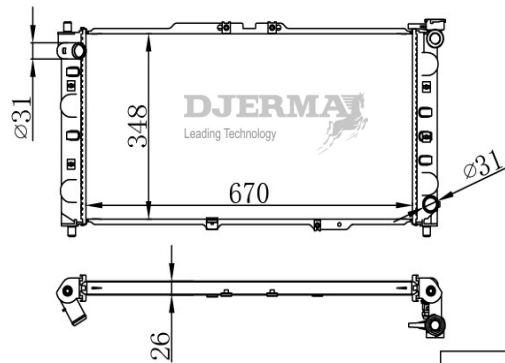

RA-02147

CORE SIZE :670*348*26   DPI :
TANK SIZE :46/46*366   NISSENS :62382A
CONN SIZE :31/31   OIL COOLER :
OEM :BPH5-15-200A