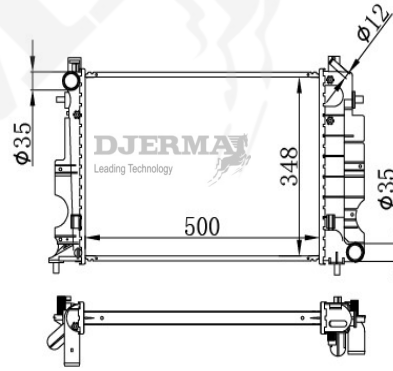

RA-00298

CORE SIZE :500*348*32   DPI :
TANK SIZE :59.2/59.2*377.4   NISSENS : 64037A
CONN SIZE :35/35   OIL COOLER :
OEM :4282438