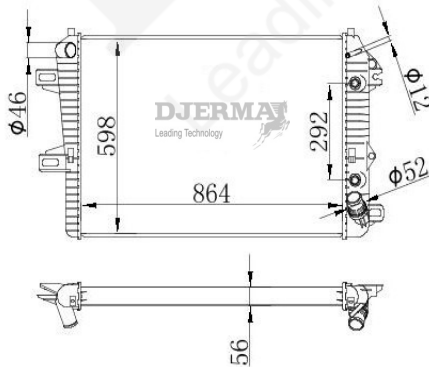

RA-00351A

CORE SIZE :864*598*56   DPI :2857
TANK SIZE :77/77*621   NISSENS :
CONN SIZE :46/52   OIL COOLER :292
OEM :15914079