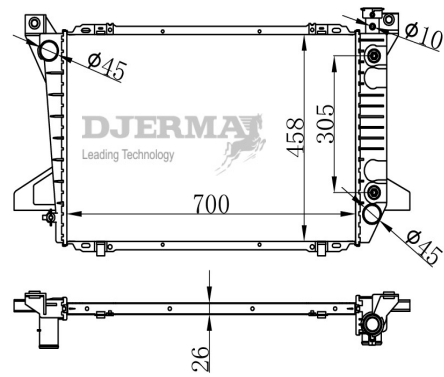

RA-01246A

CORE SIZE :700*458*26   DPI :1452
TANK SIZE : 47/76*470   NISSENS :
CONN SIZE : 45/45   OIL COOLER :305
OEM :E5TH8005GA;E7TH80C