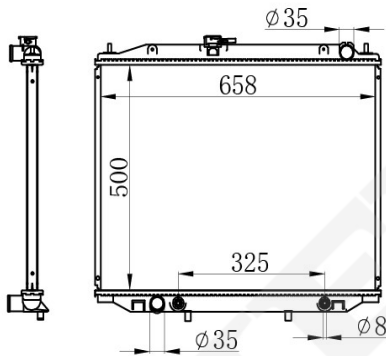

RA-07189A

CORE SIZE : 500*658*26   DPI :
TANK SIZE :48/48*678   NISSENS :68709A
CONN SIZE : 35/35   OIL COOLER :325
OEM : 21410-7F001