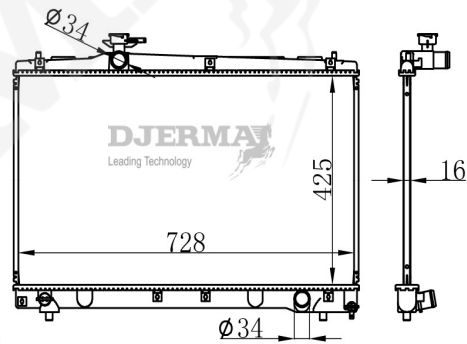

RA-12295

CORE SIZE :425*728*16   DPI :
TANK SIZE :33/48*755   NISSENS : 64670A
CONN SIZE :34/34   OIL COOLER :
OEM :16400-28290/37220