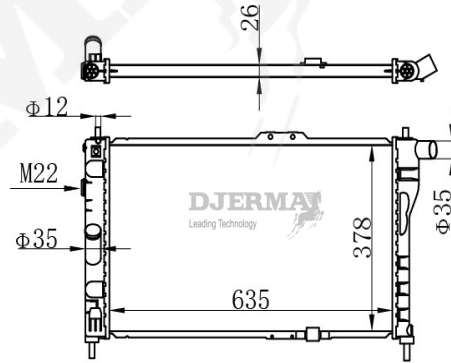

RA-00324

CORE SIZE :635*378*26   DPI :
TANK SIZE :46、46*407   NISSENS :61656
CONN SIZE :35/35   OIL COOLER :
OEM :96143947