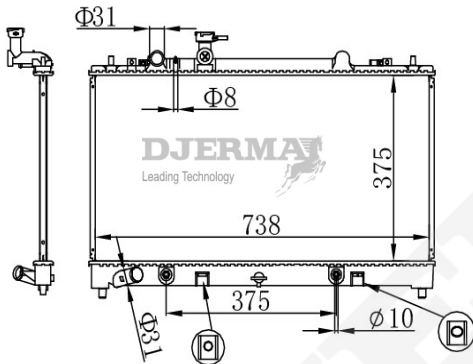

RA-02155A

CORE SIZE :375*788*16   DPI :
TANK SIZE :48/48*757   NISSENS :
CONN SIZE :31/31   OIL COOLER :
OEM :L517-15-200C