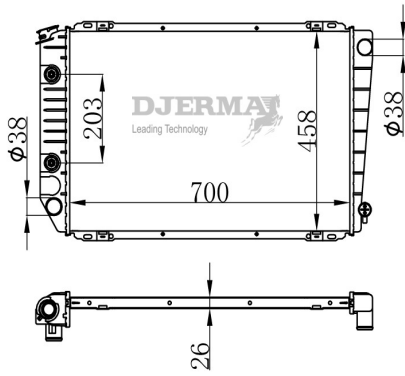

RA-01240

CORE SIZE :355*628*26 DPI :13430
 TANK SIZE : 40/40*650 NISSENS :
 CONN SIZE :28/28 OIL COOLER :
 OEM : C1BZ-8005-A

ILLUSTRATION

RA-01XXX

RA-01241A

CORE SIZE :700*458*26 DPI :227
 TANK SIZE : 46/76*470 NISSENS :
 CONN SIZE : 38/38 OIL COOLER :203
 OEM :E6AZ8005A