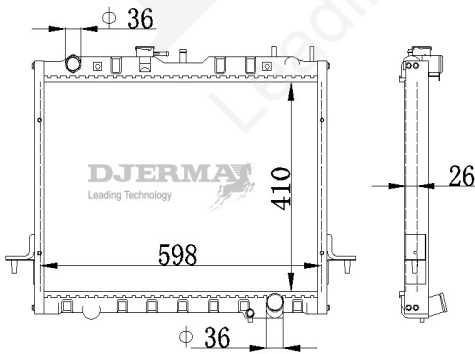

RA-17113

CORE SIZE : 410*598*26   DPI :
TANK SIZE : 49/49*617.5   NISSENS :
CONN SIZE : 36/36   OIL COOLER :
OEM : 1301100P00