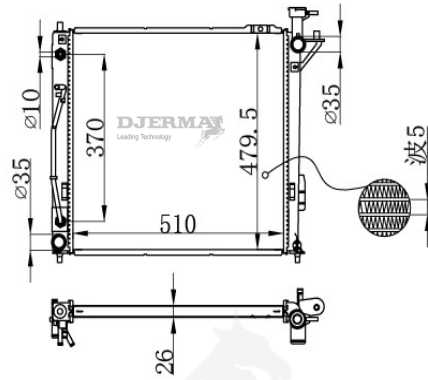

RA-03156A-S

CORE SIZE :510*479.5*26   DPI :13373
TANK SIZE : 46.5/46.5*490.5 NISSENS :
CONN SIZE : 35/35   OIL COOLER : 370
OEM :25310-2B950