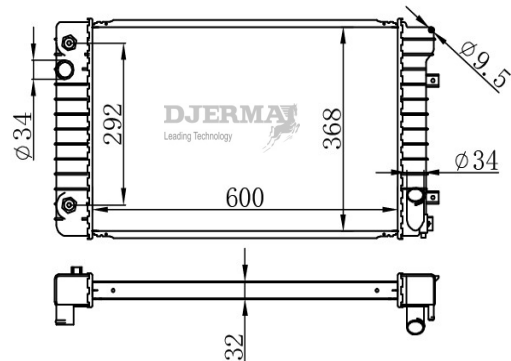

RA-00346A

CORE SIZE :600*368*32   DPI :768
TANK SIZE :58/58*395   NISSENS :
CONN SIZE :34/34   OIL COOLER :292
OEM :52451180/1179