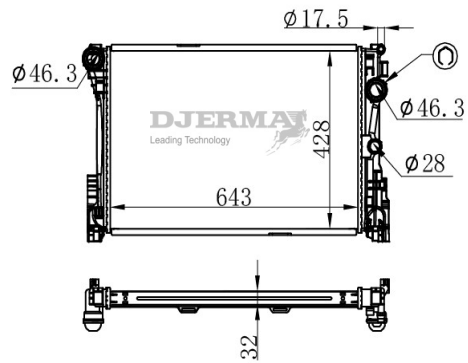

RA-08067

CORE SIZE : 640*428*32   DPI :
TANK SIZE: 48/48*445   NISSENS :
CONN SIZE :47/47   OIL COOLER :
OEM : 0995002703