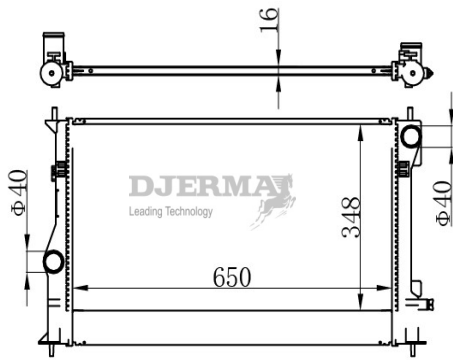

RA-12291

CORE SIZE :650*638*40 DPI :
 TANK SIZE :63/63*660 NISSENS :
 CONN SIZE :56/56 OIL COOLER :
 OEM :16041-E0560

ILLUSTRATION

RA-12XXX

RA-12292

CORE SIZE :650*348*16 DPI : 13347
 TANK SIZE :31/31*368 NISSENS : 646878
 CONN SIZE :40/40 OIL COOLER :
 OEM :45111CA000