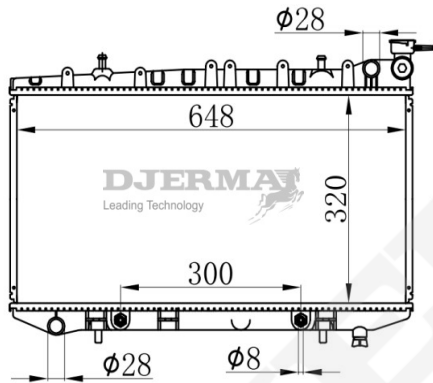

RA-07101A

CORE SIZE : 320*648*16   DPI : 1178
TANK SIZE :36/46*669   NISSENS : 62966
CONN SIZE : 28   OIL COOLER : 300
OEM : 2146064Y02 / 2146066Y02