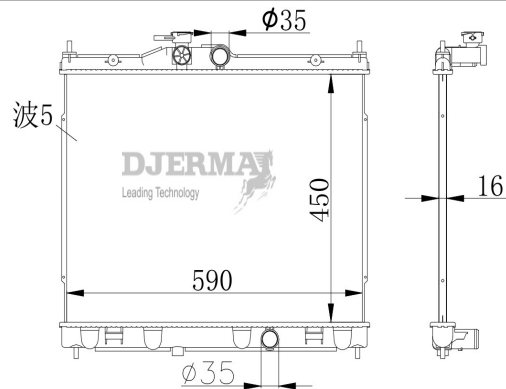

RA-07033-S

CORE SIZE :450*590*16 DPI :
 TANK SIZE:36/47*614 NISSENS :
 CONN SIZE: 35/35 OIL COOLER :
 OEM :21410-JX30A/JX00A

ILLUSTRATION

RA-07XXX

RA-07034

CORE SIZE :450*688*16 DPI :
 TANK SIZE:47/47*713 NISSENS :
 CONN SIZE: 34/34 OIL COOLER :
 OEM :21410-2ZS00