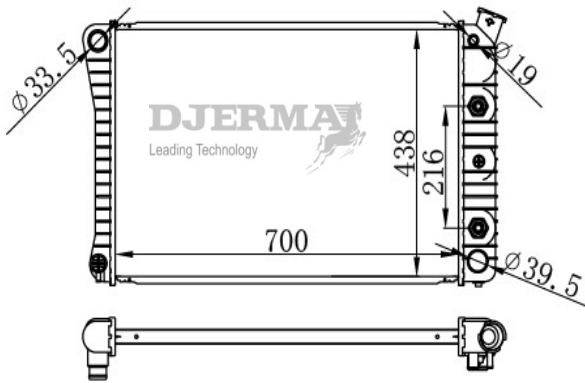

RA-00283

CORE SIZE :630*628*26 DPI : 13501
 TANK SIZE :49/49*651 NISSENS :
 CONN SIZE :35/35 OIL COOLER :254
 OEM :94778493

ILLUSTRATION

RA-00XXX

RA-00284A

CORE SIZE :700*438*32 DPI : 573
 TANK SIZE :58/58*472 NISSENS :
 CONN SIZE :33.5/39.5 OIL COOLER :216
 OEM :