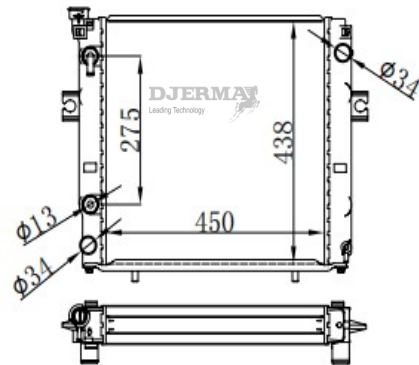

RA-12269A

CORE SIZE :450*438*48   DPI :
TANK SIZE :68/68*465   NISSENS :
CONN SIZE :34/34   OIL COOLER :275
OEM :