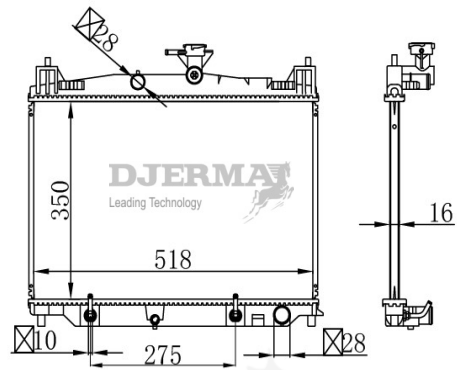

RA-02148A

CORE SIZE :350*518*16   DPI :
TANK SIZE :33/40*544   NISSENS :68538
CONN SIZE :28/28   OIL COOLER : 275
OEM :ZJ3915200A