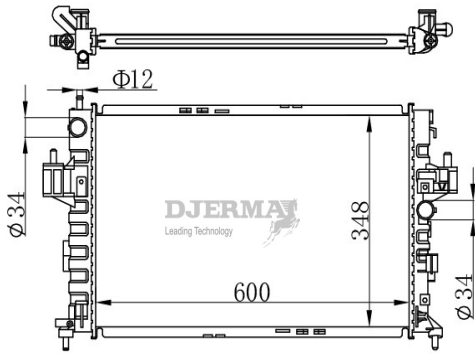

ILLUSTRATION

RA-00XXX

RA-00341

CORE SIZE :600*348*26   DPI :
TANK SIZE :41/41*389   NISSENS :63094
CONN SIZE :34/34   OIL COOLER :
OEM :1300259