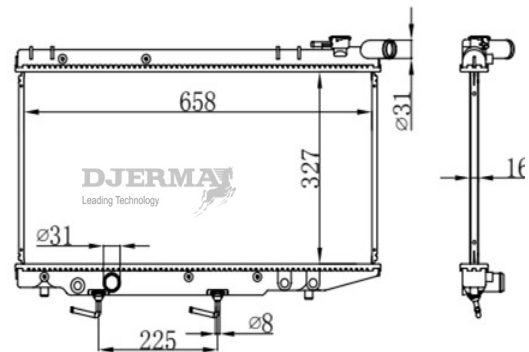

RA-12279A

CORE SIZE :327*658*16   DPI :1162
TANK SIZE :40/50*688   NISSENS :
CONN SIZE :31/31   OIL COOLER :225
OEM : 16400-16140