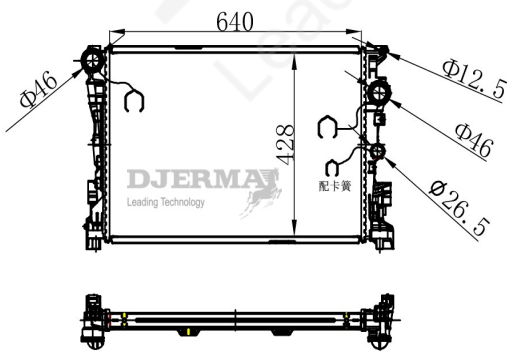

RA-08145(同RA-08030)

CORE SIZE : 640*428*32   DPI : 13358
TANK SIZE :48/48*445   NISSENS :
CONN SIZE :56.5/56.5   OIL COOLER :
OEM :