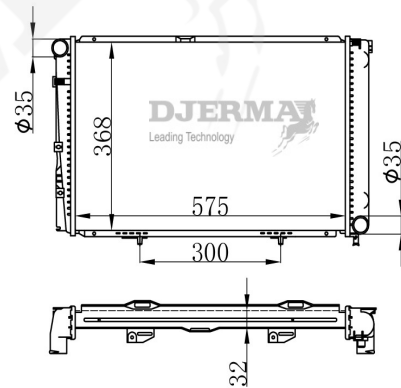

RA-08128A

CORE SIZE :552*438*32 DPI : 470
 TANK SIZE : 56.5/56.5*460.8 NISSENS :62582A
 CONN SIZE :30/30 OIL COOLER :325
 OEM : 201.500.6403

RA-08129A

DPI : 1311

RA-08130

CORE SIZE :575*368*32 DPI :
 TANK SIZE :63/63*400 NISSENS :62671A
 CONN SIZE :35/35 OIL COOLER :
 OEM : 201.500.0803