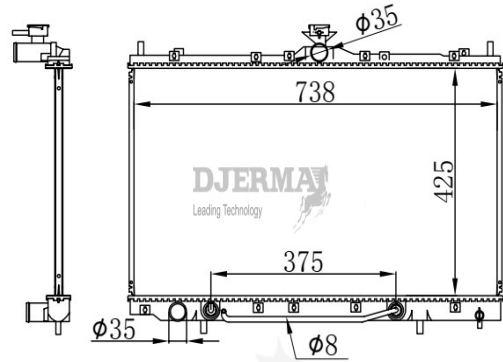

RA-10217A

CORE SIZE :425*738*16   DPI :
TANK SIZE :48/48*755   NISSENS :
CONN SIZE :35/35   OIL COOLER :375
OEM : MN171216