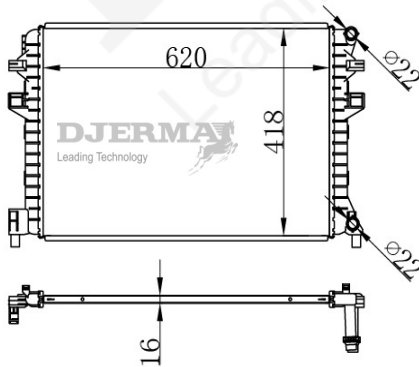

RA-04114

CORE SIZE : 620*418*16   DPI :
TANK SIZE : 29.3/29.3*419   NISSENS :65306
CONN SIZE : 22/22   OIL COOLER :
OEM :5Q021251EJ