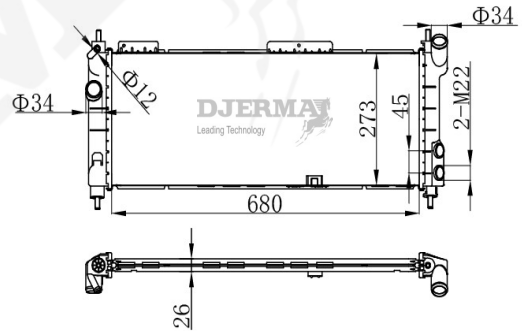

RA-00350

CORE SIZE :680*274*26   DPI :
TANK SIZE :48/48*280   NISSENS :63254A
CONN SIZE :34/34   OIL COOLER :
OEM :93245191/1300152