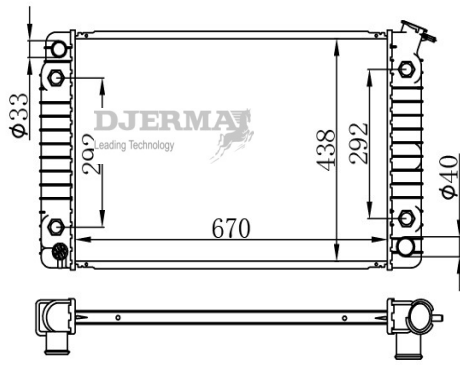

ILLUSTRATION

RA-00XXX

RA-00305A

CORE SIZE :670*438*32   DPI :1046/1047-PA32
TANK SIZE :58/58*472   NISSENS : 60962
CONN SIZE :33/40   OIL COOLER :292
OEM :52451292

RA-00306A

CORE SIZE :720*388*32   DPI :1051
TANK SIZE :58/58*417   NISSENS :
CONN SIZE :33/33   OIL COOLER :292/292
OEM :