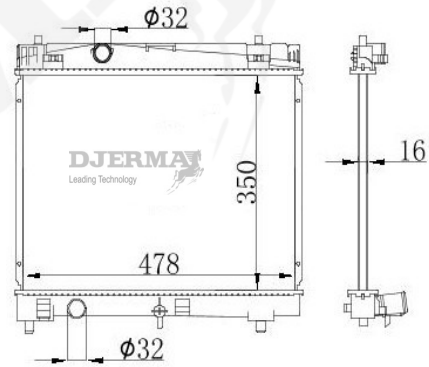

RA-12314

CORE SIZE :350*478*16   DPI :
TANK SIZE :33/40*505   NISSENS : 64671A
CONN SIZE : 32/32   OIL COOLER :
OEM : 16400-23160/23170