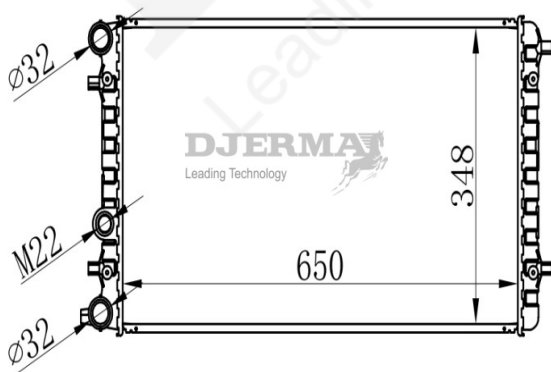

RA-04101

CORE SIZE : 650*348*26   DPI : 2241
TANK SIZE : 47/47*378   NISSENS : 65228
CONN SIZE : 32   OIL COOLER : NONE
OEM : 1C0 121 253 A/C