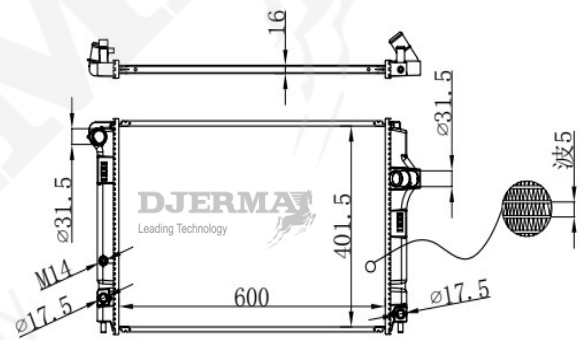

RA-12255-S

CORE SIZE :600*401.5*16   DPI :13319
TANK SIZE :33/33*428.5   NISSENS :646873
CONN SIZE :31.5/31.5   OIL COOLER :
OEM : 16400-21330