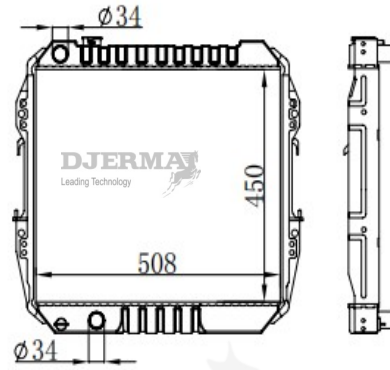

RA-12246

CORE SIZE :450*508*PA26   DPI :
TANK SIZE :65/65*528   NISSENS :
CONN SIZE : 34/34   OIL COOLER :
OEM :