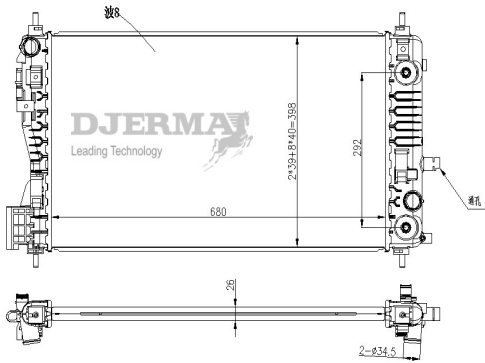

ILLUSTRATION

RA-00XXX

RA-00051A

CORE SIZE : 680*398*16   DPI : 13328
TANK SIZE: 48/48*408   NISSENS :
CONN SIZE: 34.5/34.5   OIL COOLER : NONE
OEM :