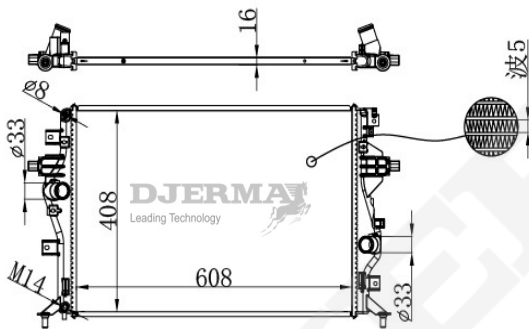

RA-03182-S

CORE SIZE :608*408*16   DPI :
TANK SIZE : 34/34*423   NISSENS :
CONN SIZE : 33/33   OIL COOLER :
OEM :25310-G2000