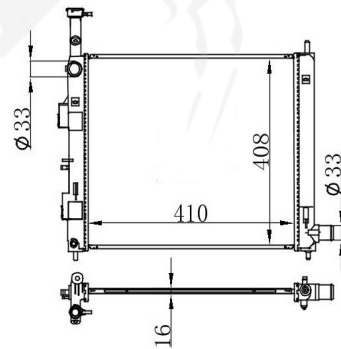

RA-03178

CORE SIZE :410*408*16   DPI :
TANK SIZE : 46/46*436   NISSENS :
CONN SIZE : 33/33   OIL COOLER : 200
OEM :