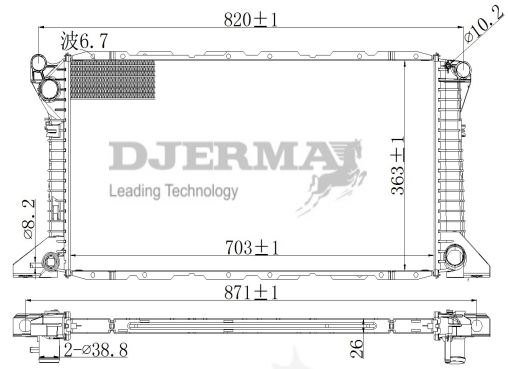

RA-01020

CORE SIZE : 703*363*26   DPI :
TANK SIZE: 46/46*377   NISSENS :
CONN SIZE: 38.8/38.8   OIL COOLER : NONE
OEM : CN6C15 8005AB