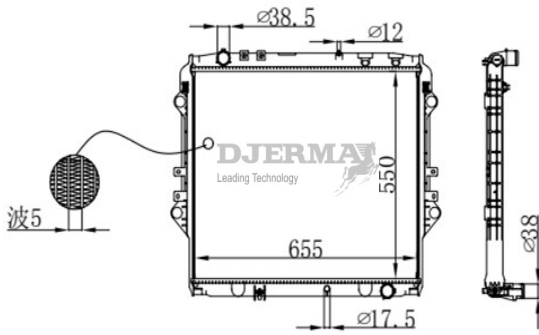

ILLUSTRATION

RA-12XXX

RA-12253-S

CORE SIZE :550*655*26   DPI :
TANK SIZE :44/44*674.5   NISSENS :
CONN SIZE :34/34   OIL COOLER :
OEM :