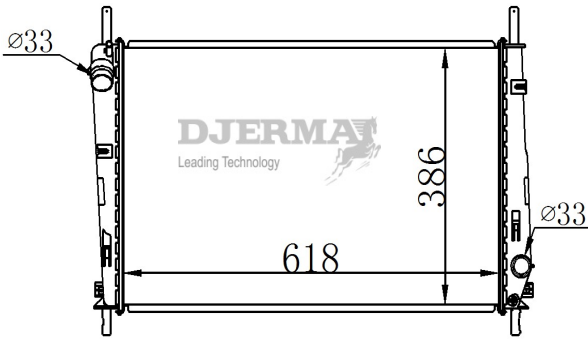

RA-00351A

CORE SIZE :864*598*56 DPI :2857
 TANK SIZE :77/77*621 NISSENS :
 CONN SIZE :46/52 OIL COOLER :292
 OEM :15914079

ILLUSTRATION

RA-01XXX

RA-01001

CORE SIZE : 618*386*16 DPI :
 TANK SIZE : 48/48*405 NISSENS :
 CONN SIZE : 33.5/33 OIL COOLER : NONE
 OEM : 4S718005 AA