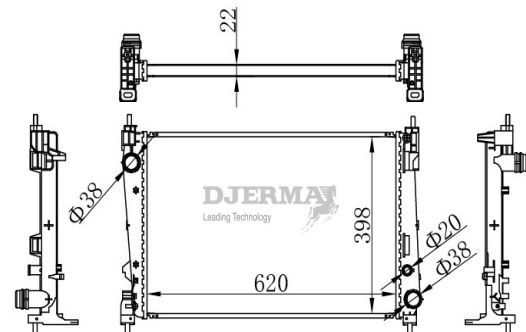

RA-00340

CORE SIZE :620*398*22   DPI :
TANK SIZE :43.5/43.5*422   NISSENS :61916
CONN SIZE :38/38   OIL COOLER :
OEM :55703927/1300415