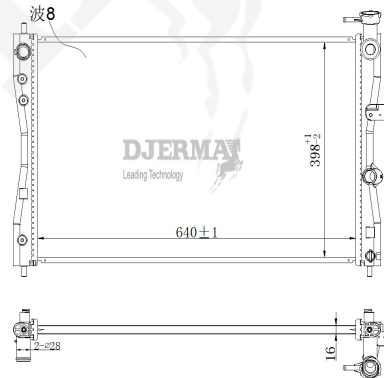

RA-02012

CORE SIZE :640*398*16   DPI :
TANK SIZE :36/36*426   NISSENS :68183
CONN SIZE :28/28   OIL COOLER : NONE
OEM :WA10-15-200M1