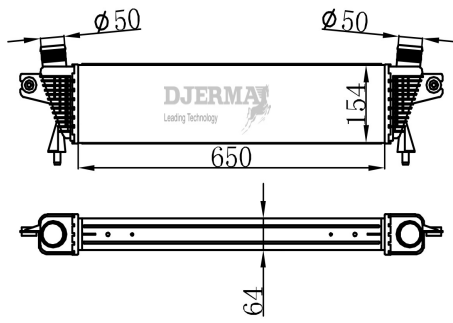

ILLUSTRATION

IN-XXXXX

IN-00101

CORE SIZE :650*152*64   DPI :
TANK SIZE: NISSENS :
CONN SIZE:50/50   OIL COOLER : NONE
OEM :94714569