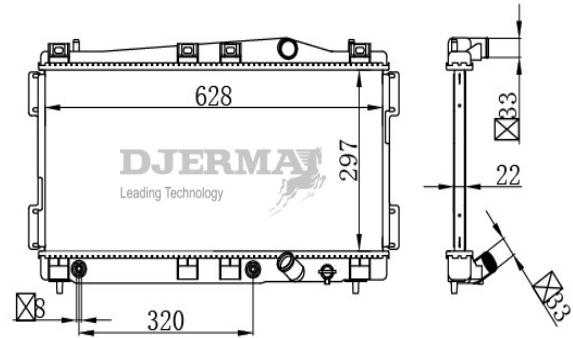

RA-00285A

CORE SIZE :297*628*16   DPI : 2196
TANK SIZE :46.5/46.6*649   NISSENS :
CONN SIZE :33/33   OIL COOLER :320
OEM :45469 00/02