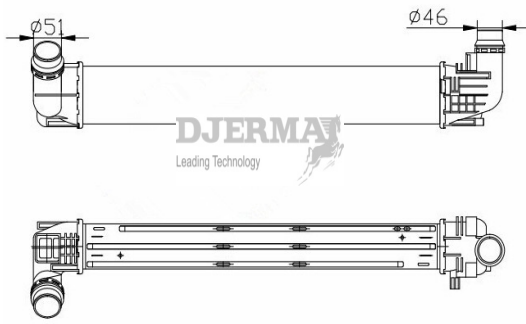

IN-19102

CORE SIZE : 223*255*62 DPI :
 TANK SIZE: 78.5/78.5*225 NISSENS : 96479
 CONN SIZE:52/44 OIL COOLER : NONE
 OEM : 14496-1381R

ILLUSTRATION

IN-XXXXX

IN-19103

CORE SIZE : 655*97*76 DPI :
 TANK SIZE: 108*90 NISSENS : 96545
 CONN SIZE:51/46 OIL COOLER : NONE
 OEM :14496-0006R