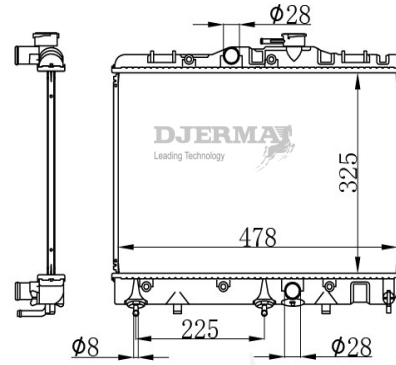

ILLUSTRATION

RA-12XXX

RA-12234A

CORE SIZE :400*728*16 DPI :2623
 TANK SIZE :33/48*755 NISSENS :
 CONN SIZE : 34/34 OIL COOLER : 375
 OEM : 16400-0H050

RA-12235A

CORE SIZE :325*478*32 DPI :109
 TANK SIZE :50/50*506 NISSENS :
 CONN SIZE : 28/28 OIL COOLER : 225
 OEM : 16400-11120