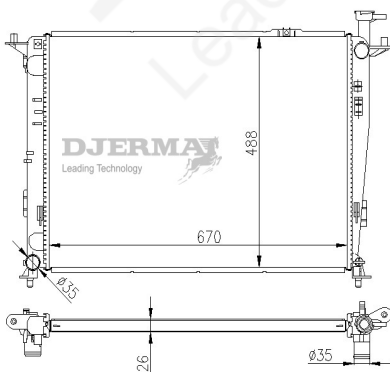

RA-03200

CORE SIZE :670*488*26   DPI :
TANK SIZE : 47/47*490   NISSENS :
CONN SIZE : 35/35   OIL COOLER :
OEM :25310C6500