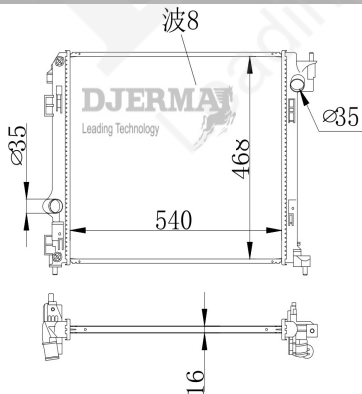

RA-07024

CORE SIZE :540*468*16 DPI :
 TANK SIZE:45/45*492.5 NISSENS :
 CONN SIZE:35/35 OIL COOLER :
 OEM :21400-DF30A/21410-4E0A

ILLUSTRATION

RA-07XXX

RA-07025-S

CORE SIZE :450*678.5*16 DPI :
 TANK SIZE:36/36*713 NISSENS :67365
 CONN SIZE 35/35 OIL COOLER :
 OEM :21400-JG300/000/21400-1DA0A