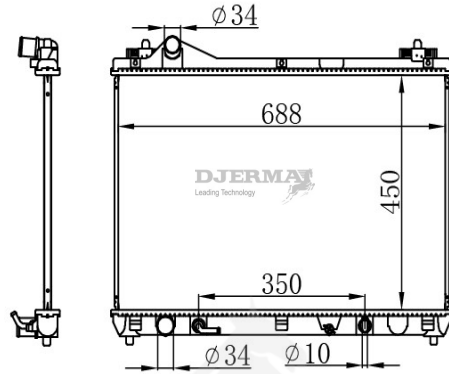

RA-13134A

RA-13135A

CORE SIZE :450*688*26   DPI : 13136
TANK SIZE : 48/48*717   NISSENS : 64199
CONN SIZE :34/34   OIL COOLER :350
OEM : 17700-65J10