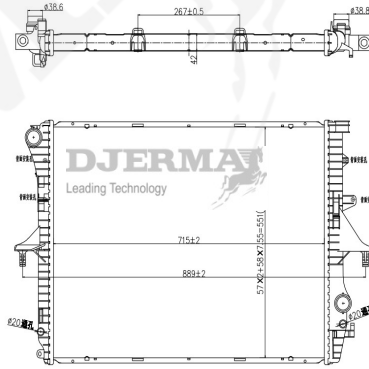

RA-06014

CORE SIZE : 710*551*40   DPI : 2756
TANK SIZE: 57.8/57.8*578   NISSENS :
CONN SIZE: 38.5/38.5   OIL COOLER : NONE
OEM :