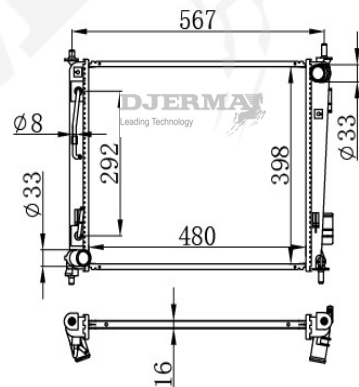

RA-03194A

CORE SIZE :480*398*16   DPI :
TANK SIZE : 46/46*424   NISSENS :
CONN SIZE : 33/33   OIL COOLER : 292
OEM :25310-2K250/25310-2