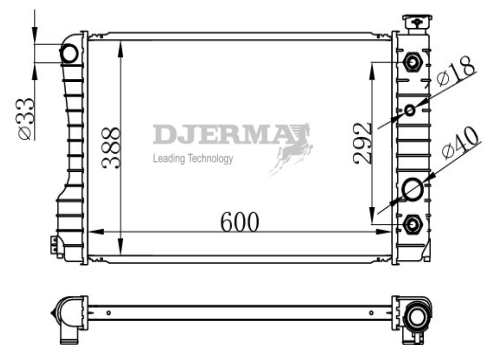

RA-00310A

CORE SIZE :600*388*26   DPI :206-PA26
TANK SIZE :58/58*417   NISSENS :
CONN SIZE :33/40   OIL COOLER :292
OEM :3057869/3058605