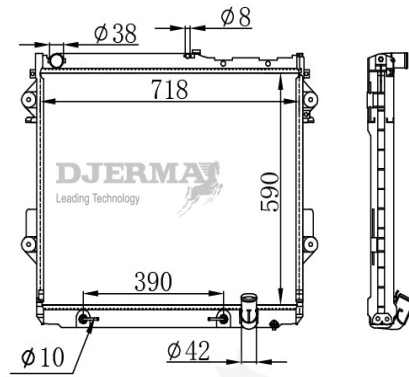

RA-12299A

CORE SIZE :590*718*48   DPI :
TANK SIZE :69/69*728   NISSENS :
CONN SIZE :38/42   OIL COOLER :390
OEM :16400-251040