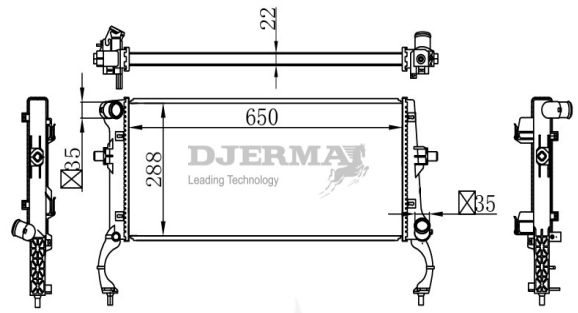

RA-03171

CORE SIZE :650*288*22   DPI :13710
TANK SIZE : 46/46*310   NISSENS :
CONN SIZE : 35/35   OIL COOLER :
OEM :25310-F3300