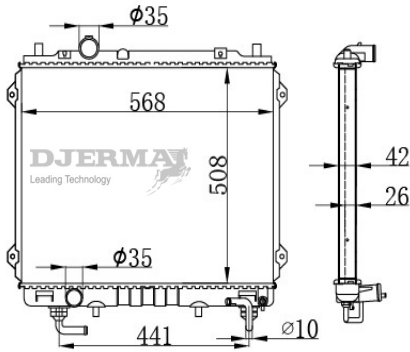

RA-03191A

CORE SIZE :508*568*26   DPI :
TANK SIZE : 62/62*570   NISSENS :67482
CONN SIZE : 35/35   OIL COOLER :
OEM :25310-H1930/25310-t