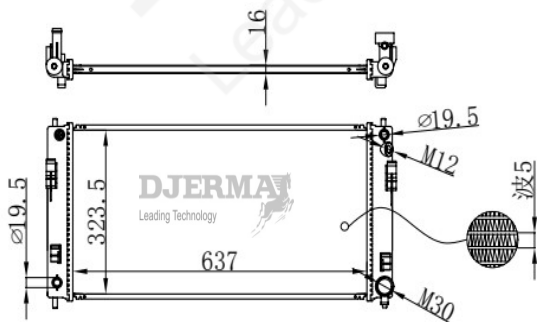

RA-07190-S

CORE SIZE : 637*323.5*16   DPI :13292
TANK SIZE :36/36*349   NISSENS :68737
CONN SIZE : 19.5/19.5   OIL COOLER :
OEM : 21410-3NA0A