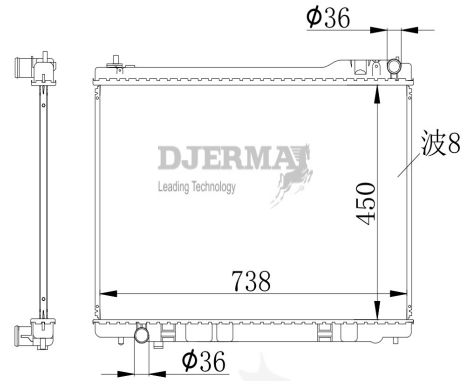

RA-07035

CORE SIZE :450*735*16   DPI :
TANK SIZE:47/47*757   NISSENS :
CONN SIZE: 36/36   OIL COOLER :
OEM :