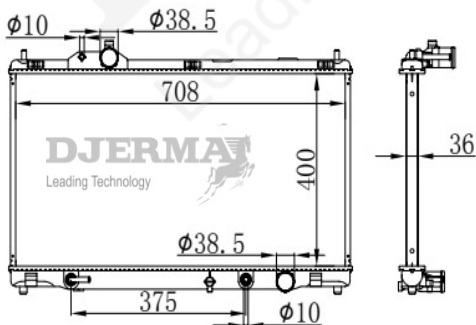

RA-12284A

CORE SIZE :400*708*36   DPI :
TANK SIZE :55/55*735   NISSENS :
CONN SIZE : 38.5/38.5   OIL COOLER :375
OEM :16400-50350