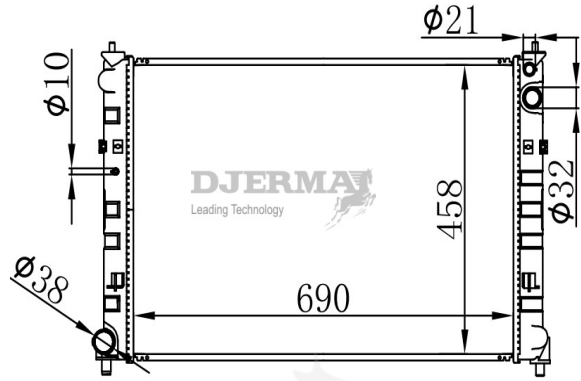

RA-02122

CORE SIZE : 690*458*16   DPI : 2330
TANK SIZE : 47/47*482   NISSENS : 62468
CONN SIZE : 32/38   OIL COOLER : NONE
OEM : GY0115200B / GY0115200D