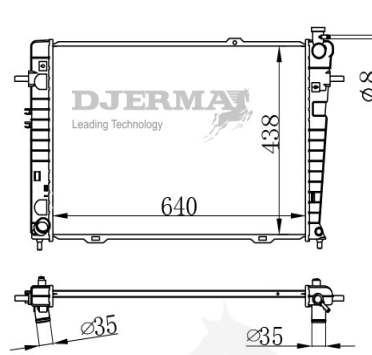

RA-03187

CORE SIZE :640*438*18   DPI :
TANK SIZE : 46.5/46.5*466   NISSENS :
CONN SIZE : 35/35   OIL COOLER :
OEM :25310-2E500/2E501